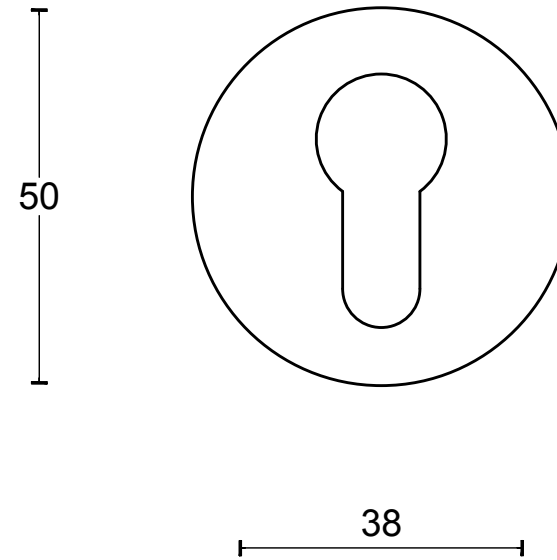

TBY50

lever handle accessory
profile cylinder escutcheon
stainless steel

FORMANI [®]		Part number:	
		Description:	
Doc no.: 2901Y001 TBY50 V02.dwg	TBY50		Format:
Drawn by: Christian Brimbois Creation date: 3-3-2013			A3
Formani Holland B.V. · Amerikalaan 55 · 6199 AE Maastricht Airport · tel: +31 (0)43 308 90 00 · www.formani.nl · info@formani.nl			