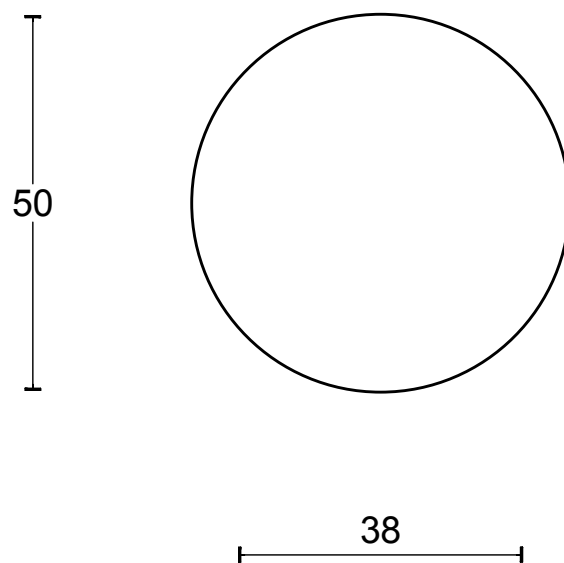

TBB50

lever handle accessory
blank escutcheon
stainless steel

FORMANI [®]		Part number:	
		Description: TBB50	
Doc no.: 2901R001 TBB50 V02.dwg	Creation date: 3-3-2013		Format: A3
Drawn by: Christian Brimbois			
Formani Holland B.V. · Amerikalaan 55 · 6199 AE Maastricht Airport · tel: +31 (0)43 308 90 00 · www.formani.nl · info@formani.nl			