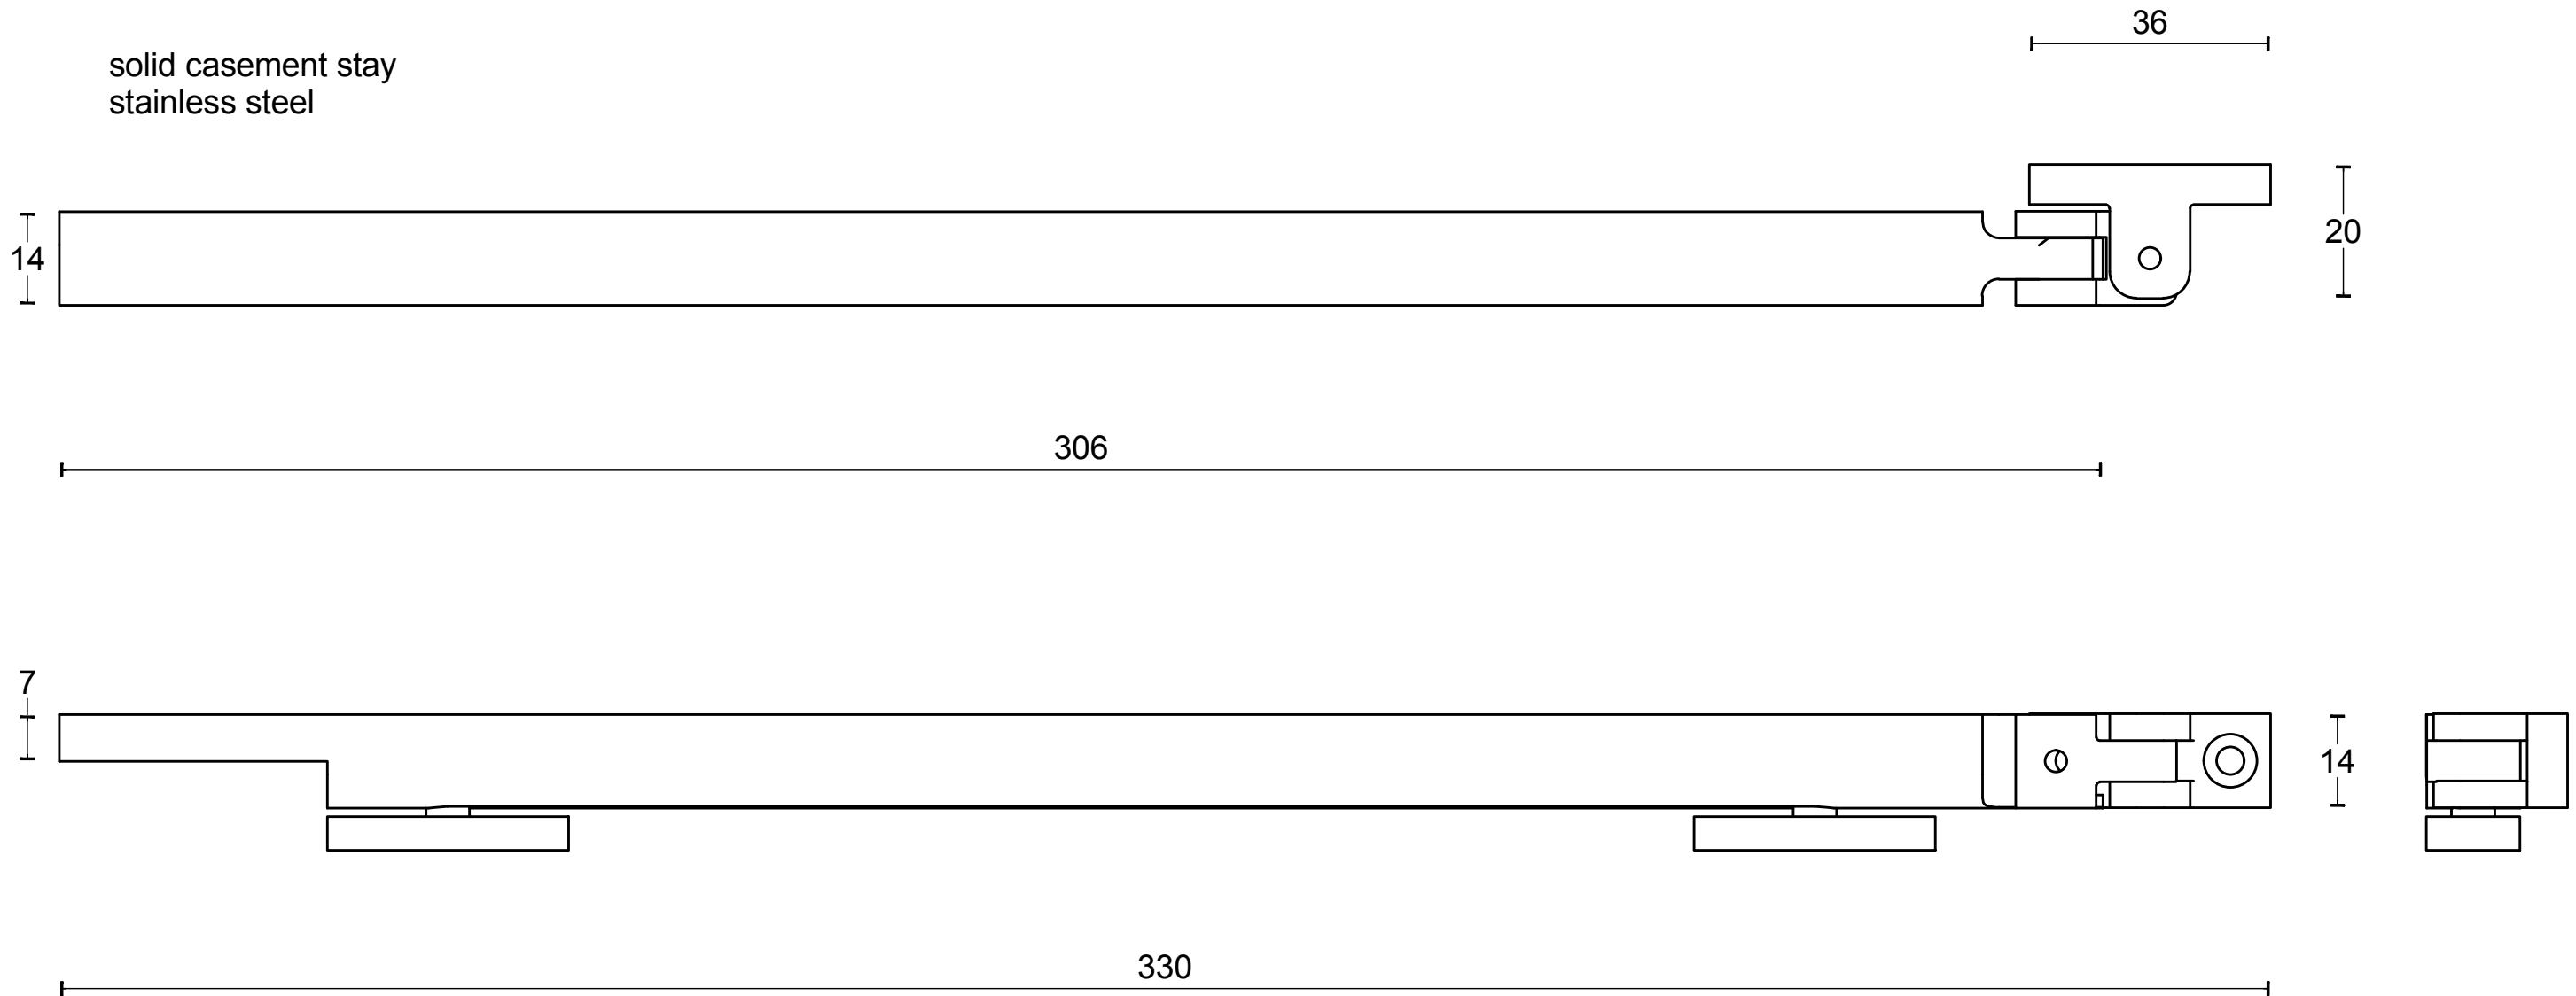

PB23RU-L

solid casement stay
stainless steel

FORMANI [®]		Part number:	
		Description:	
Doc no.: 2703Z002 PB23RU-L V02.dwg	PB23RU-L		Format:
Drawn by: Christian Brimbois Creation date: 26-3-2013			A3
Formani Holland B.V. · Amerikalaan 55 · 6199 AE Maastricht Airport · tel: +31 (0)43 308 90 00 · www.formani.nl · info@formani.nl			