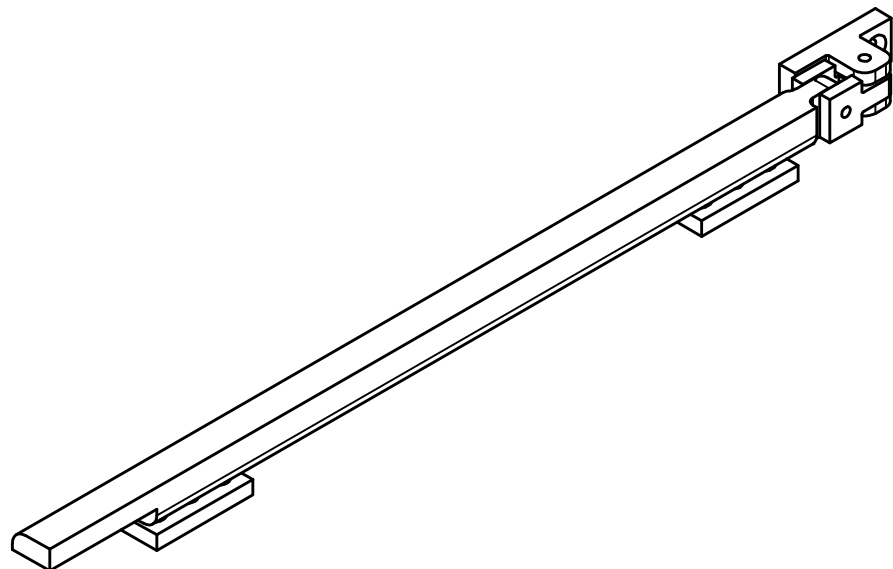

PB23RU-L

solid casement stay
stainless steel

FORMANI [®]		Part number:	
		Description:	
Doc no.: 2703Z002 PB23RU-L V02.dwg	PB23RU-L		Format:
Drawn by: Christian Brimbois Creation date: 26-3-2013			A3
Formani Holland B.V. · Amerikalaan 55 · 6199 AE Maastricht Airport · tel: +31 (0)43 308 90 00 · www.formani.nl · info@formani.nl			