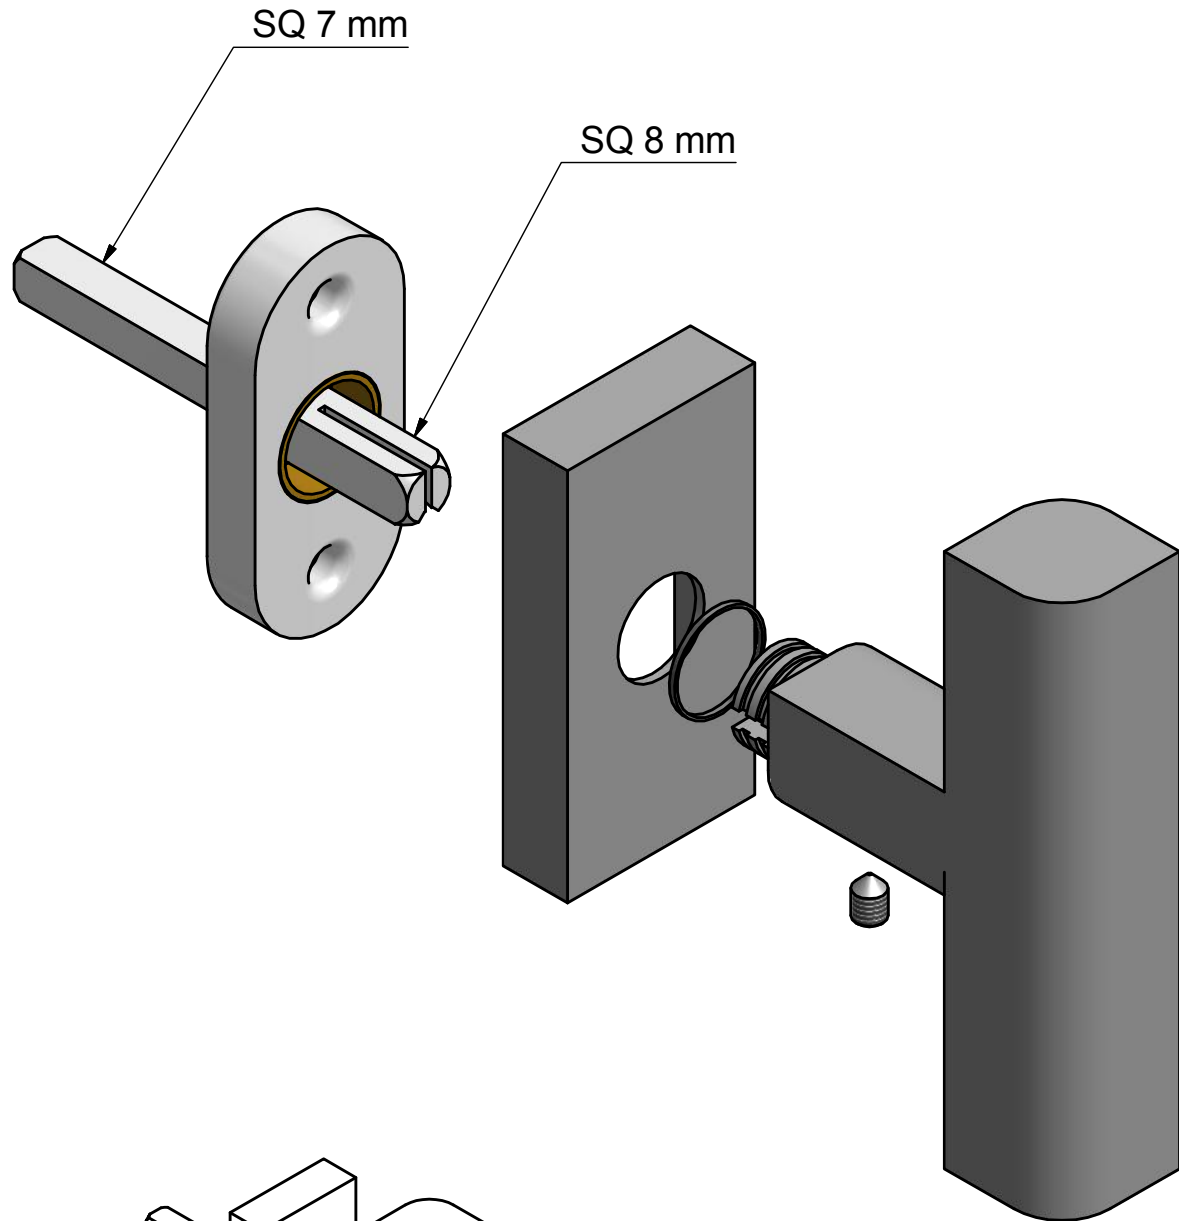

# PBT23-DK

non-locking tilt and turn  
window handle  
stainless steel

FORMANI®		Part number:	
		Description:	
Doc no.:	2703D007 PBT23 DK V02.dwg	PBT23-DK	Format:
Drawn by:	Christian Brimbois		Creation date:
Formani Holland B.V. · Amerikalaan 55 · 6199 AE Maastricht Airport · tel: +31 (0)43 308 90 00 · www.formani.nl · info@formani.nl			