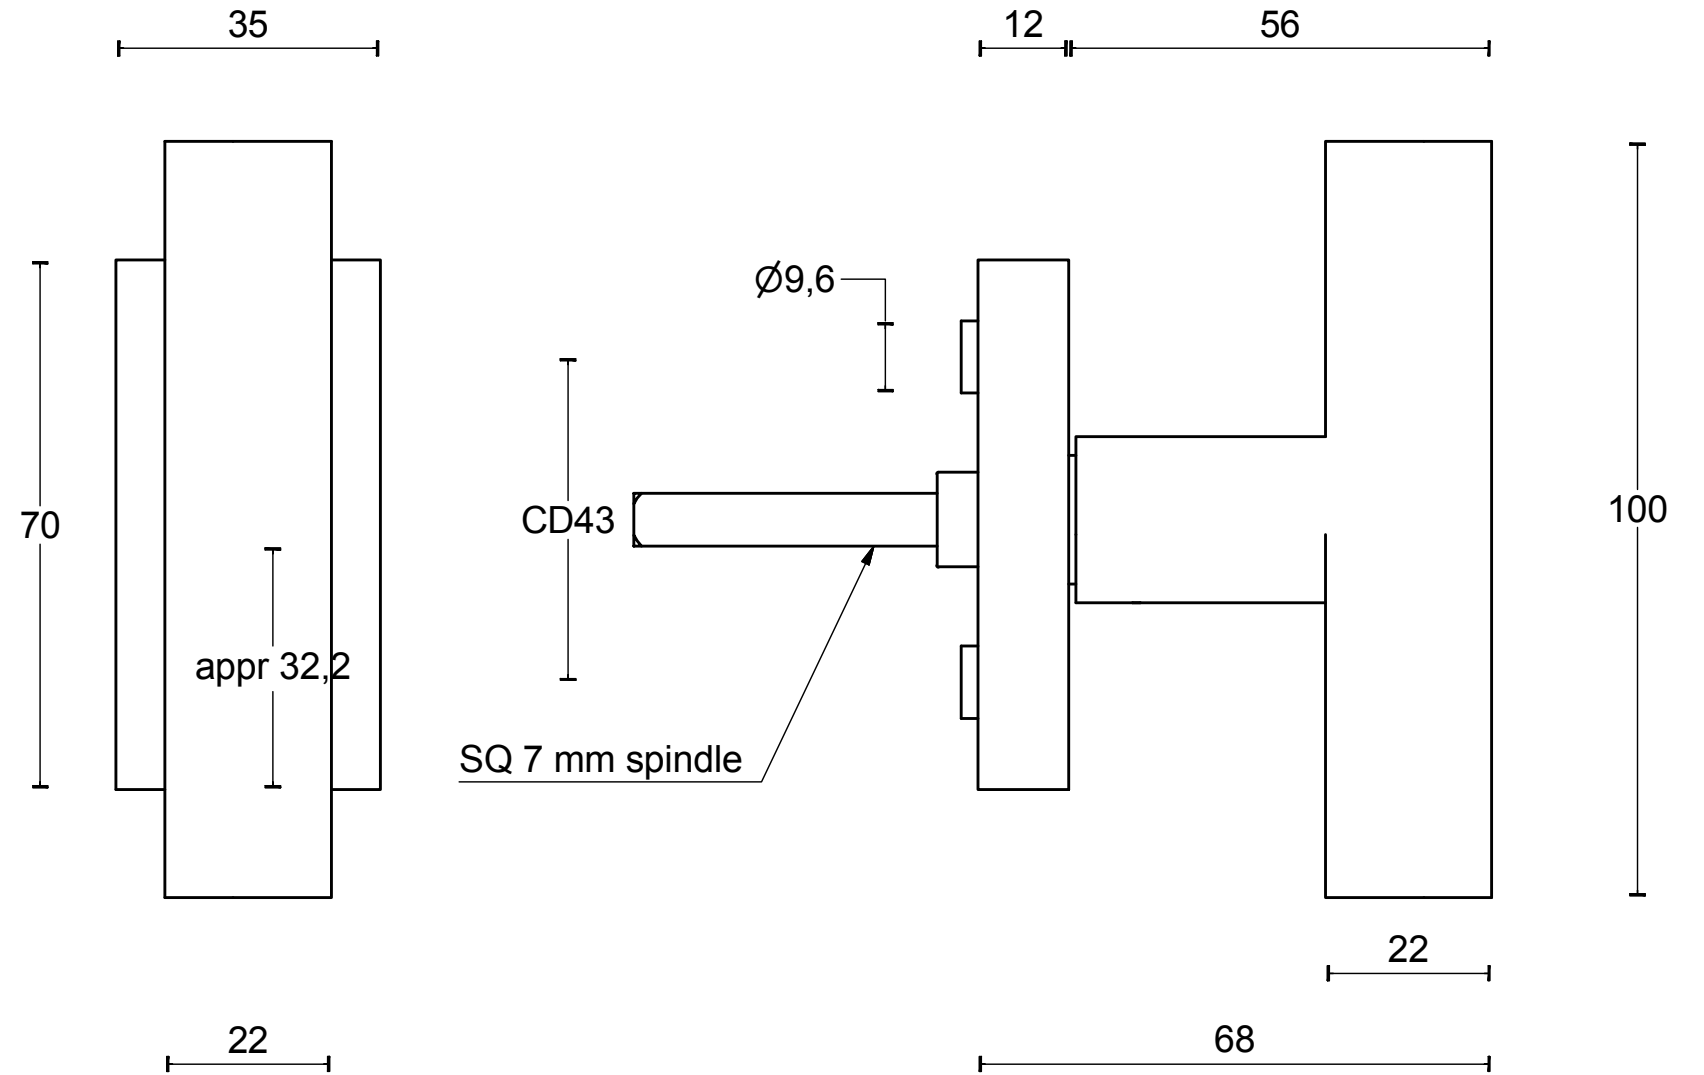

# PBT23-DK

non-locking tilt and turn  
window handle  
stainless steel

FORMANI®		Part number:	
		Description:	
Doc no.:	2703D007 PBT23 DK V02.dwg	PBT23-DK	Format:
Drawn by:	Christian Brimbois		Creation date:
Formani Holland B.V. · Amerikalaan 55 · 6199 AE Maastricht Airport · tel: +31 (0)43 308 90 00 · www.formani.nl · info@formani.nl			