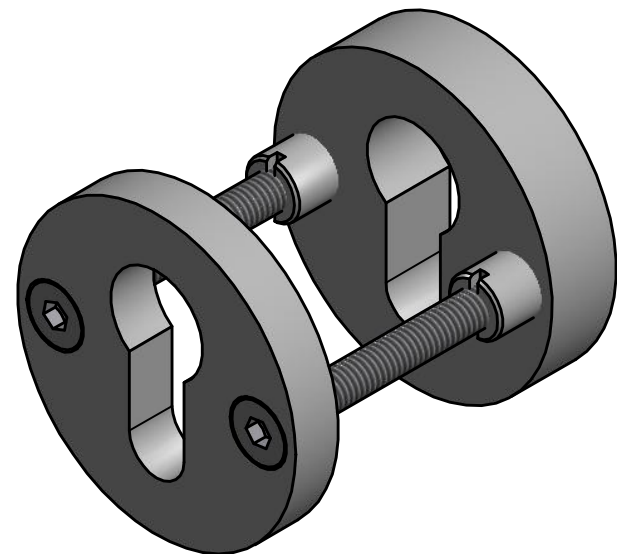

# PBVEIL

solid security escutcheon  
stainless steel

FORMANI®		Part number:	
		Description:	
Doc no.:	2702SR01 PBVEIL V02.dwg	PBVEIL	Format:
Drawn by:	Christian Brimbois		Creation date:
Formani Holland B.V. · Amerikalaan 55 · 6199 AE Maastricht Airport · tel: +31 (0)43 308 90 00 · www.formani.nl · info@formani.nl			
		A3	