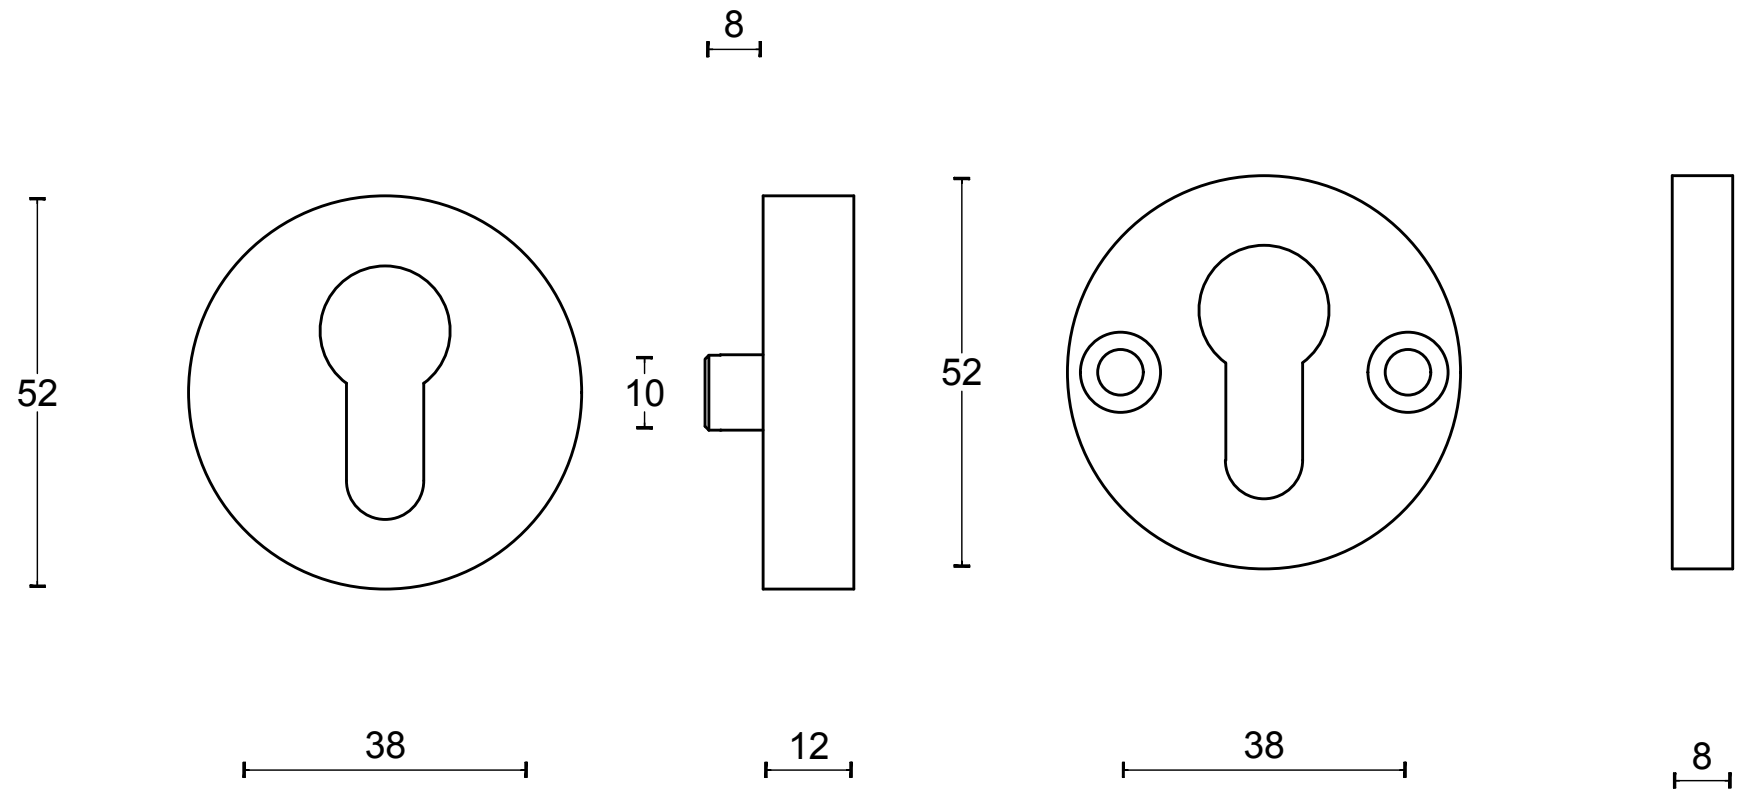

# PBVEIL

solid security escutcheon  
stainless steel

FORMANI®		Part number:	
		Description:	
Doc no.:	2702SR01 PBVEIL V02.dwg	PBVEIL	Format:
Drawn by:	Christian Brimbois		Creation date:
Formani Holland B.V. · Amerikalaan 55 · 6199 AE Maastricht Airport · tel: +31 (0)43 308 90 00 · www.formani.nl · info@formani.nl			
		A3	