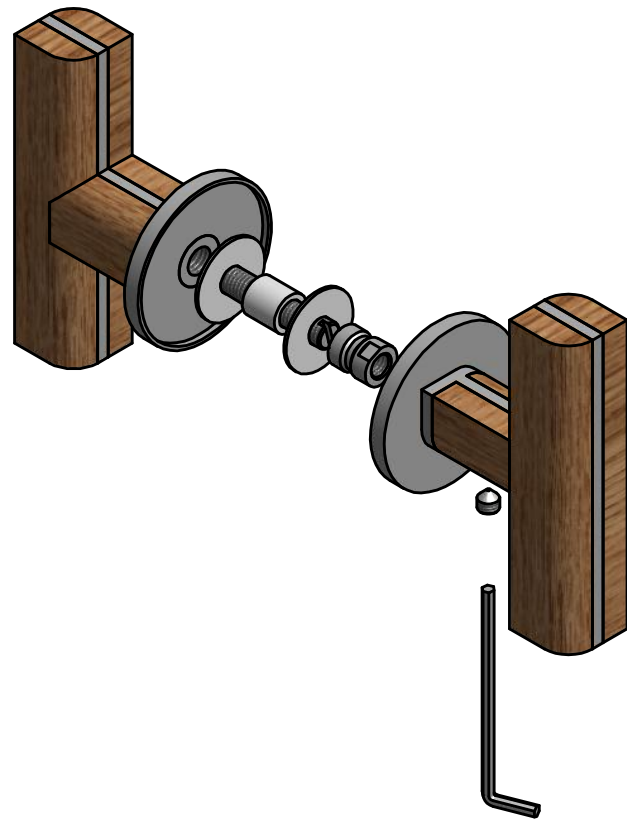

# PBT22G

set of solid knobs for glass door  
fixed on rose  
stainless steel/oak wood

FORMANI®		Part number:	
		Description:	
Doc no.:	2702K002 PBT22G V02.dwg	PBT22G	Format:
Drawn by:	Christian Brimbois		Creation date:
A3			
Formani Holland B.V. · Amerikalaan 55 · 6199 AE Maastricht Airport · tel: +31 (0)43 308 90 00 · www.formani.nl · info@formani.nl			