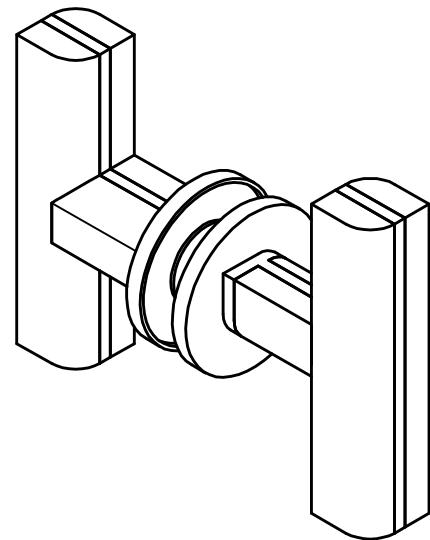

# PBT22G

set of solid knobs for glass door  
fixed on rose  
stainless steel/oak wood

FORMANI®		Part number:	
		Description:	
Doc no.:	2702K002 PBT22G V02.dwg	PBT22G	Format:
Drawn by:	Christian Brimbois		Creation date:
A3			
Formani Holland B.V. · Amerikalaan 55 · 6199 AE Maastricht Airport · tel: +31 (0)43 308 90 00 · www.formani.nl · info@formani.nl			