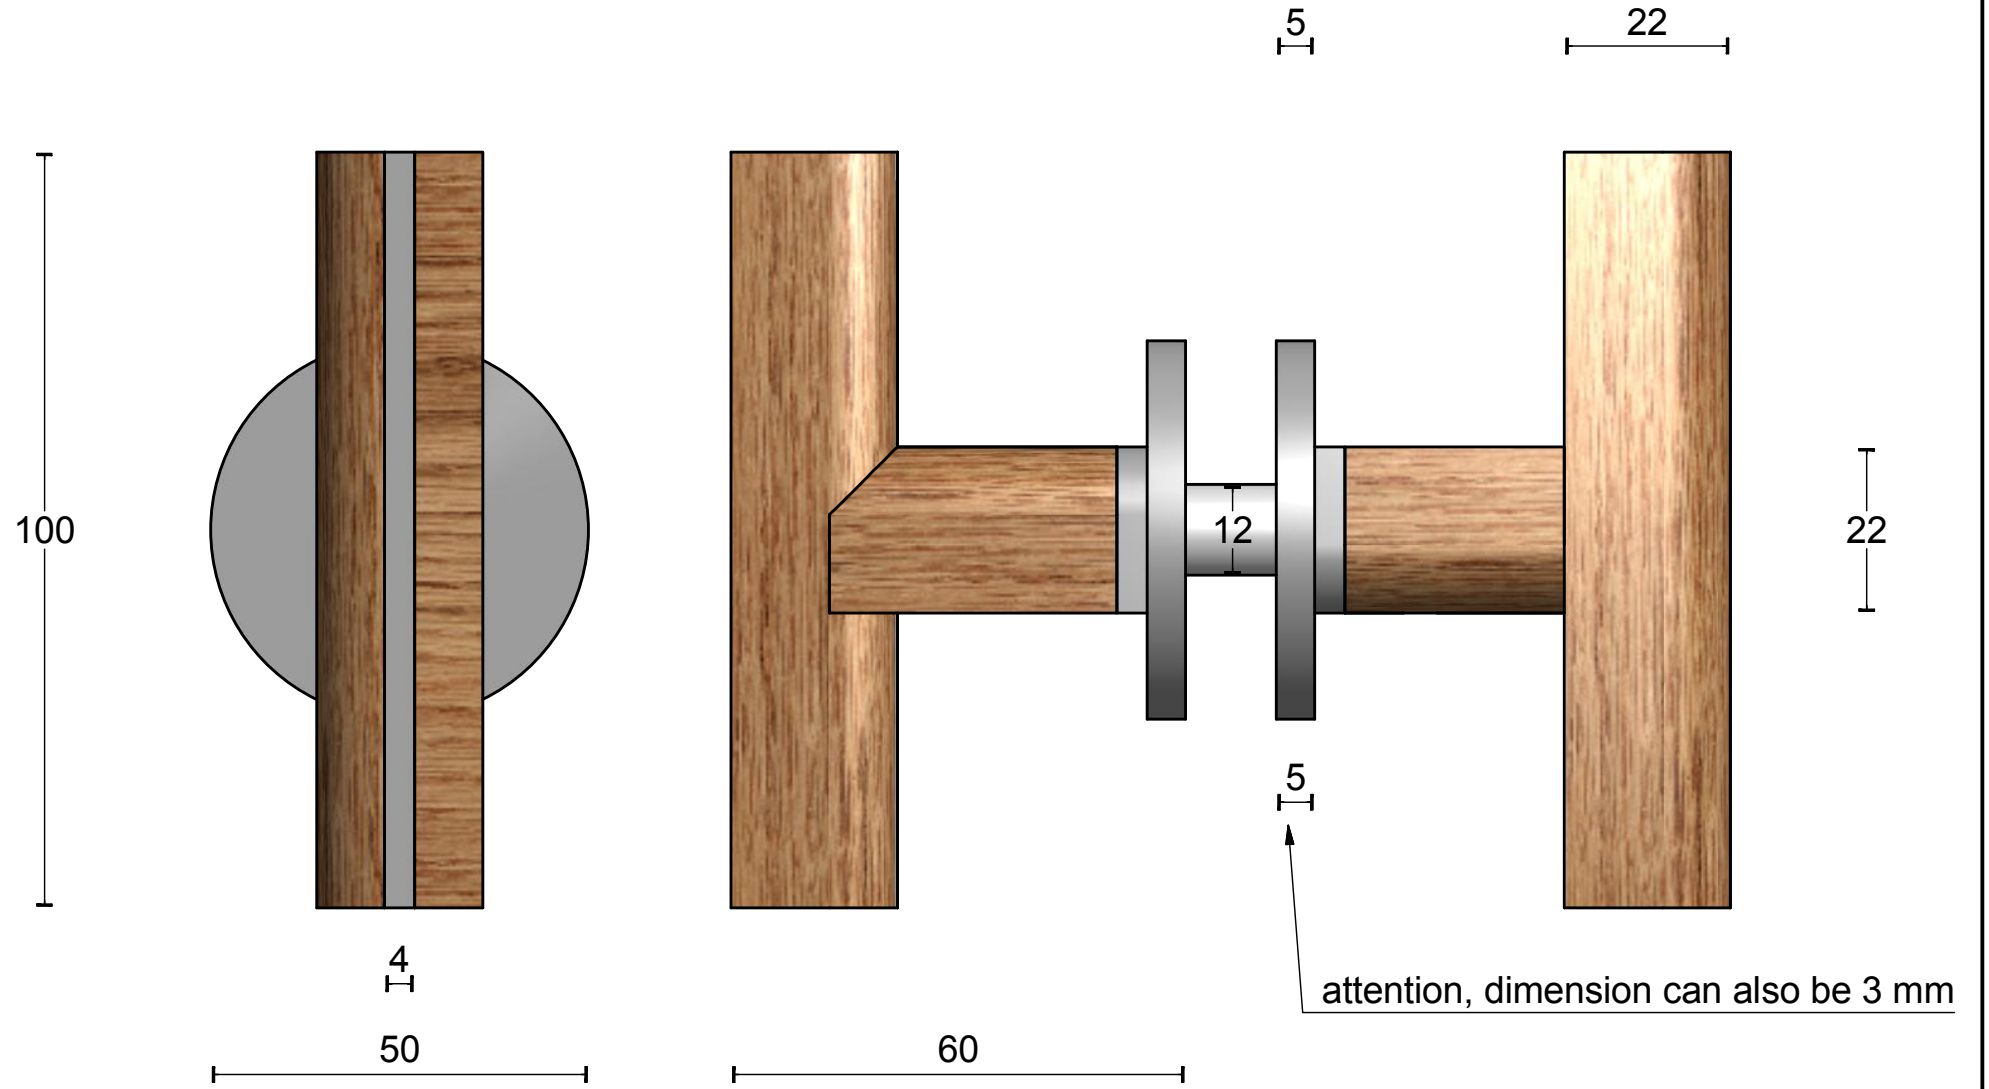

# PBT22G

set of solid knobs for glass door  
fixed on rose  
stainless steel/oak wood

FORMANI®		Part number:	
		Description:	
Doc no.:	2702K002 PBT22G V02.dwg	PBT22G	Format:
Drawn by:	Christian Brimbois		Creation date:
A3			
Formani Holland B.V. · Amerikalaan 55 · 6199 AE Maastricht Airport · tel: +31 (0)43 308 90 00 · www.formani.nl · info@formani.nl			