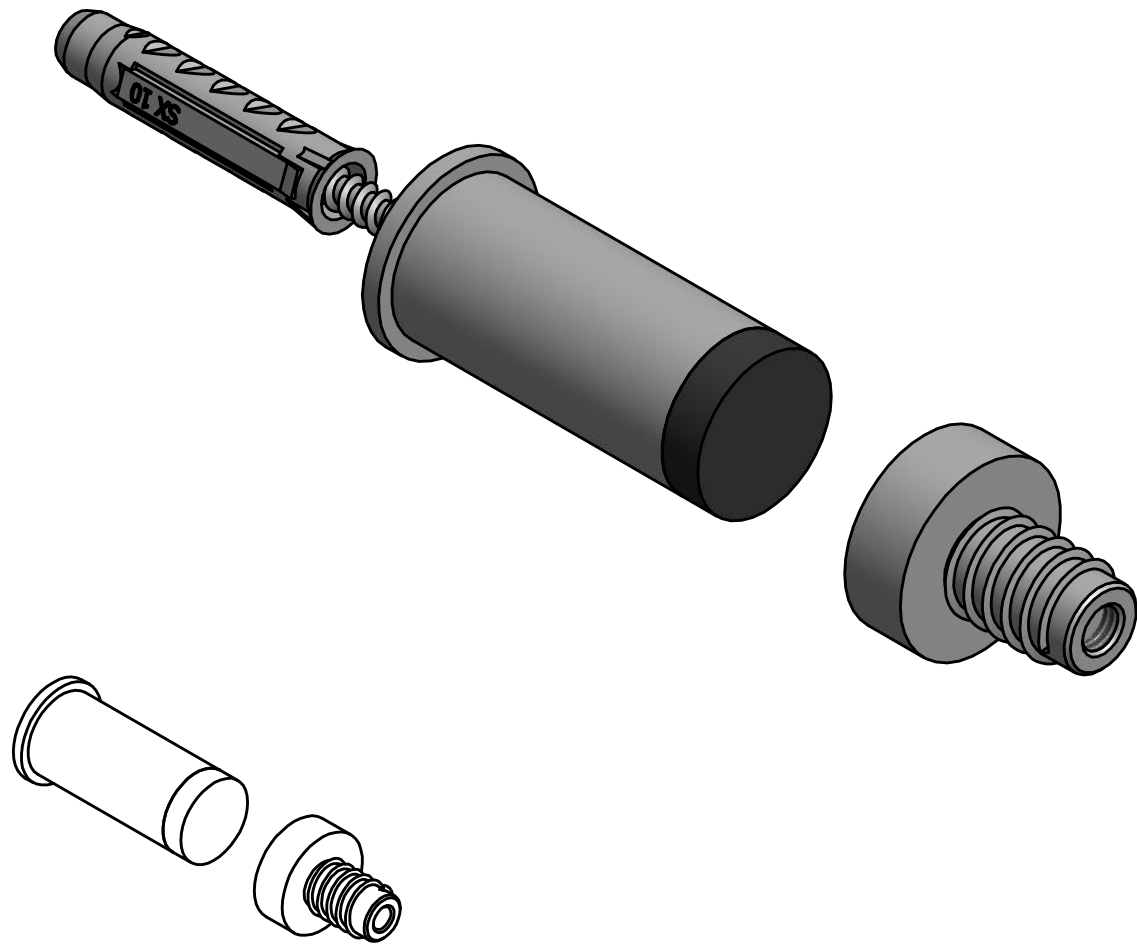

PB30W

wall mounted door stop
including magnet
stainless steel

FORMANI[®]		Part number:	
		PB30W	
Doc no.: 2701Z040 PB30W V03.dwg		Format:	
Drawn by: Christian Brimbois		A3	
Creation date: 26-3-2013			
Formani Holland B.V. · Amerikalaan 55 · 6199 AE Maastricht Airport · tel: +31 (0)43 308 90 00 · www.formani.nl · info@formani.nl			