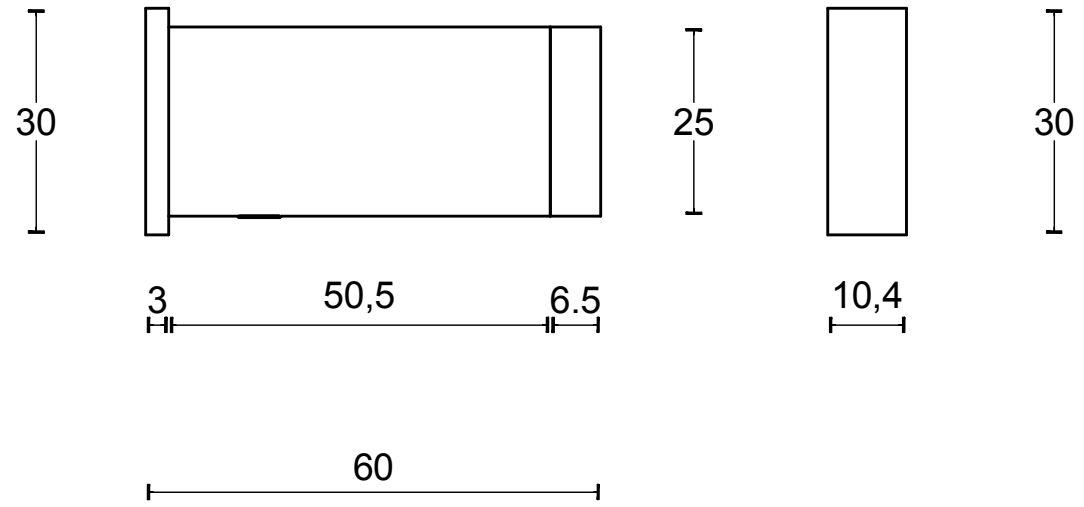

PB30W

wall mounted door stop
including magnet
stainless steel

FORMANI[®]		Part number:	
		PB30W	
Doc no.: 2701Z040 PB30W V03.dwg		Format:	
Drawn by: Christian Brimbois		A3	
Creation date: 26-3-2013			
Formani Holland B.V. · Amerikalaan 55 · 6199 AE Maastricht Airport · tel: +31 (0)43 308 90 00 · www.formani.nl · info@formani.nl			