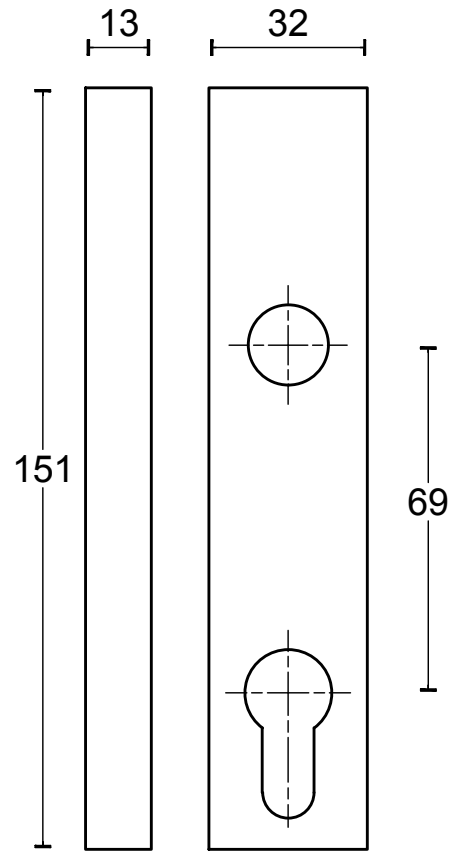

# PB231PA

pair of solid lift-up  
sliding door handles  
stainless steel

option :

FORMANI®		Part number:	
		Description: <b>PB231PA</b>	
Doc no.: 2701Z003 PB231PA V01.dwg	Creation date: 6-9-2017		Format: <b>A3</b>
FORMANI HOLLAND B.V. EUROPALAAN 12 6199 AB MAASTRICHT-AIRPORT NL T +31 (0)43 308 90 00 INFO@FORMANI.COM FORMANI.COM			