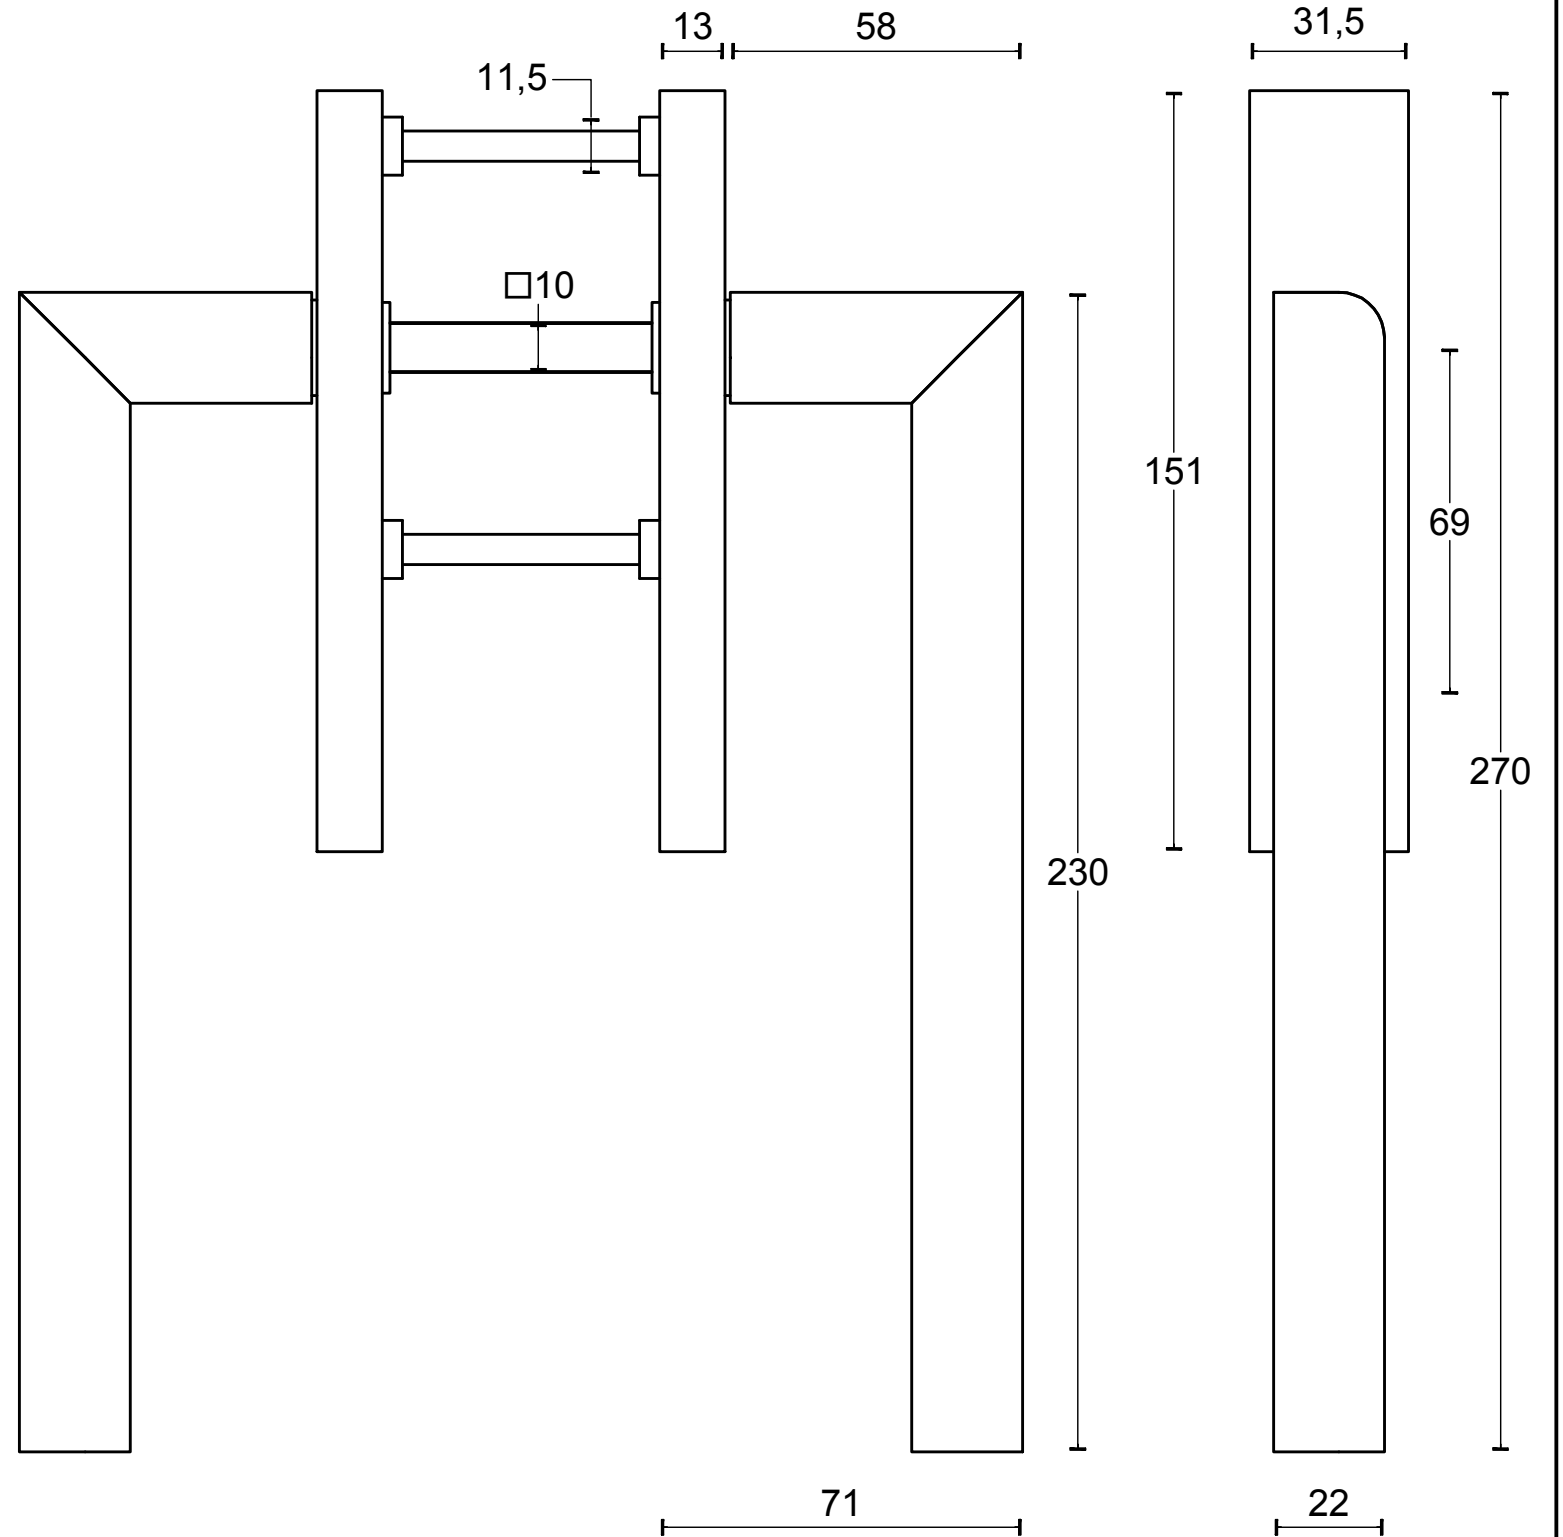

# PB231PA

pair of solid lift-up  
sliding door handles  
stainless steel

option :

FORMANI®		Part number:	
		Description: <b>PB231PA</b>	
Doc no.: 2701Z003 PB231PA V01.dwg	Creation date: 6-9-2017		Format: <b>A3</b>
FORMANI HOLLAND B.V. EUROPALAAN 12 6199 AB MAASTRICHT-AIRPORT NL T +31 (0)43 308 90 00 INFO@FORMANI.COM FORMANI.COM			