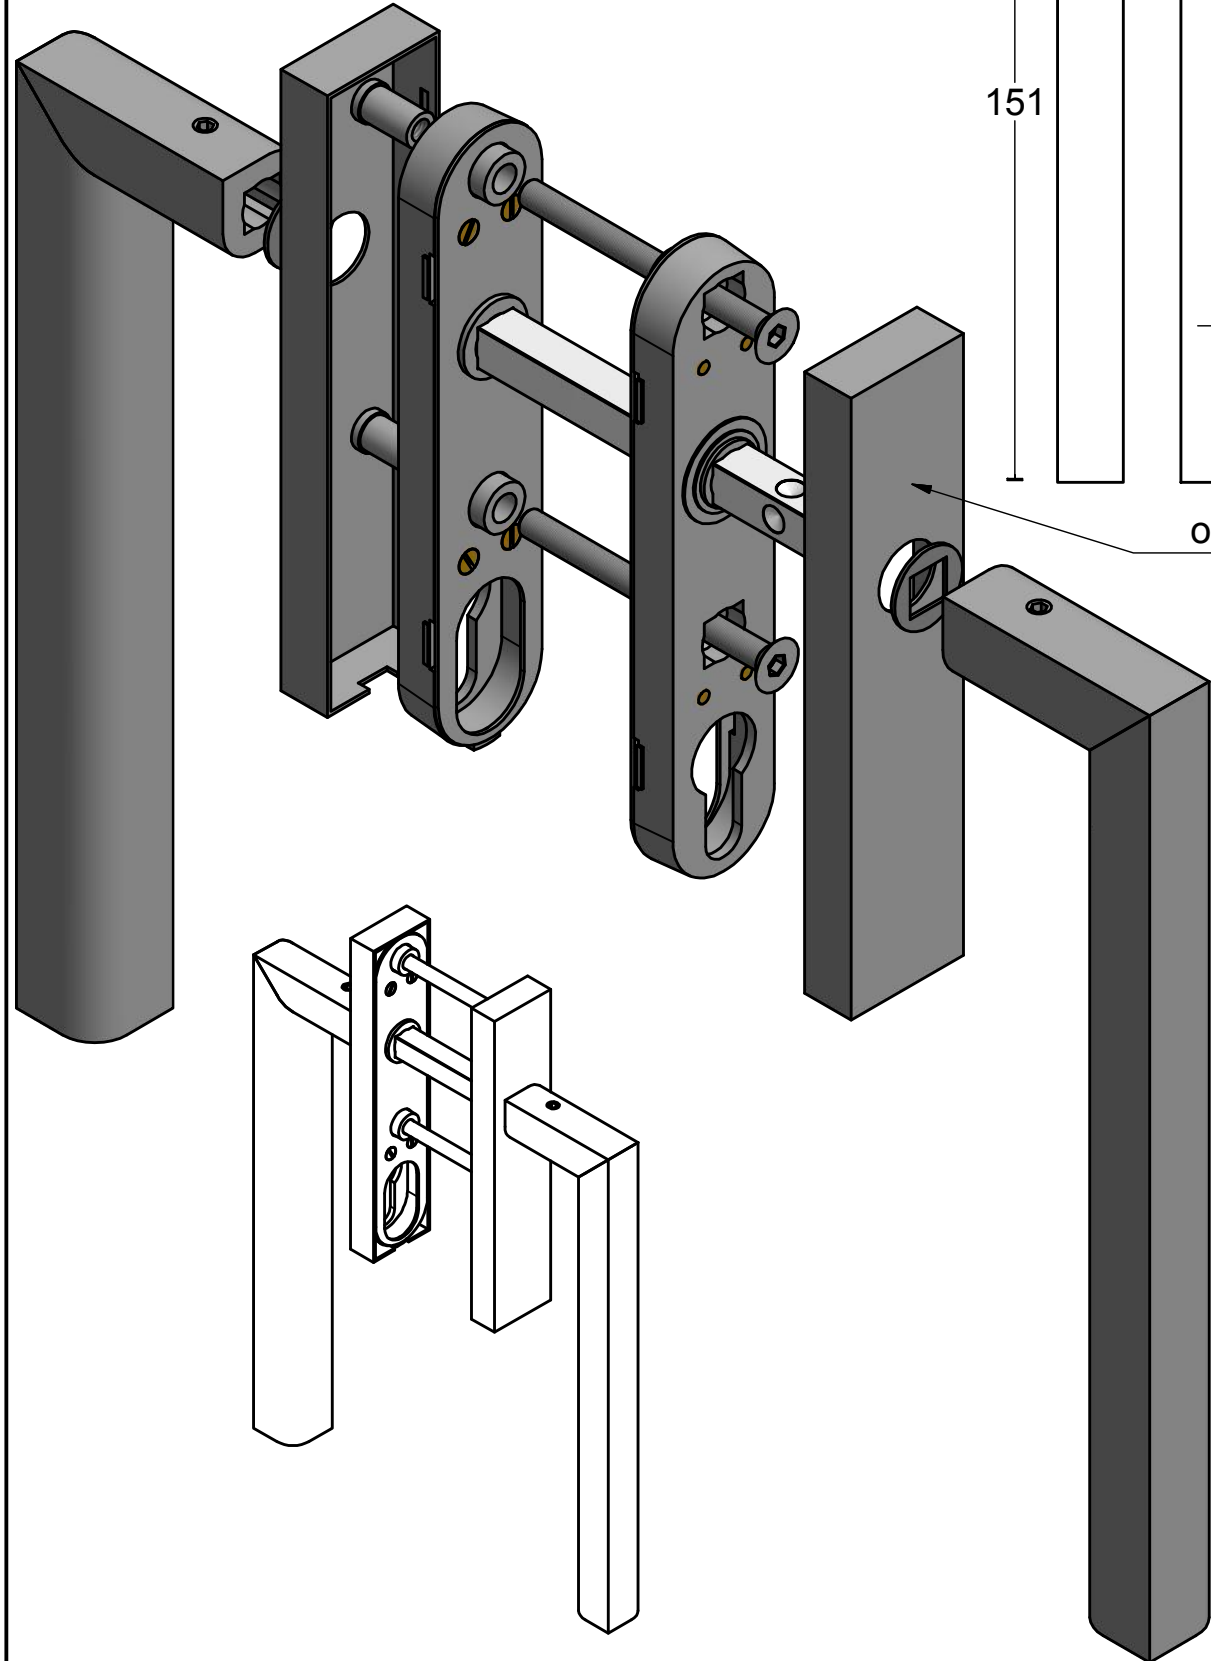

# PB231PA

pair of solid lift-up  
sliding door handles  
stainless steel

option :

FORMANI®		Part number:	
		Description: <b>PB231PA</b>	
Doc no.: 2701Z003 PB231PA V01.dwg	Creation date: 6-9-2017		Format: <b>A3</b>
FORMANI HOLLAND B.V. EUROPALAAN 12 6199 AB MAASTRICHT-AIRPORT NL T +31 (0)43 308 90 00 INFO@FORMANI.COM FORMANI.COM			