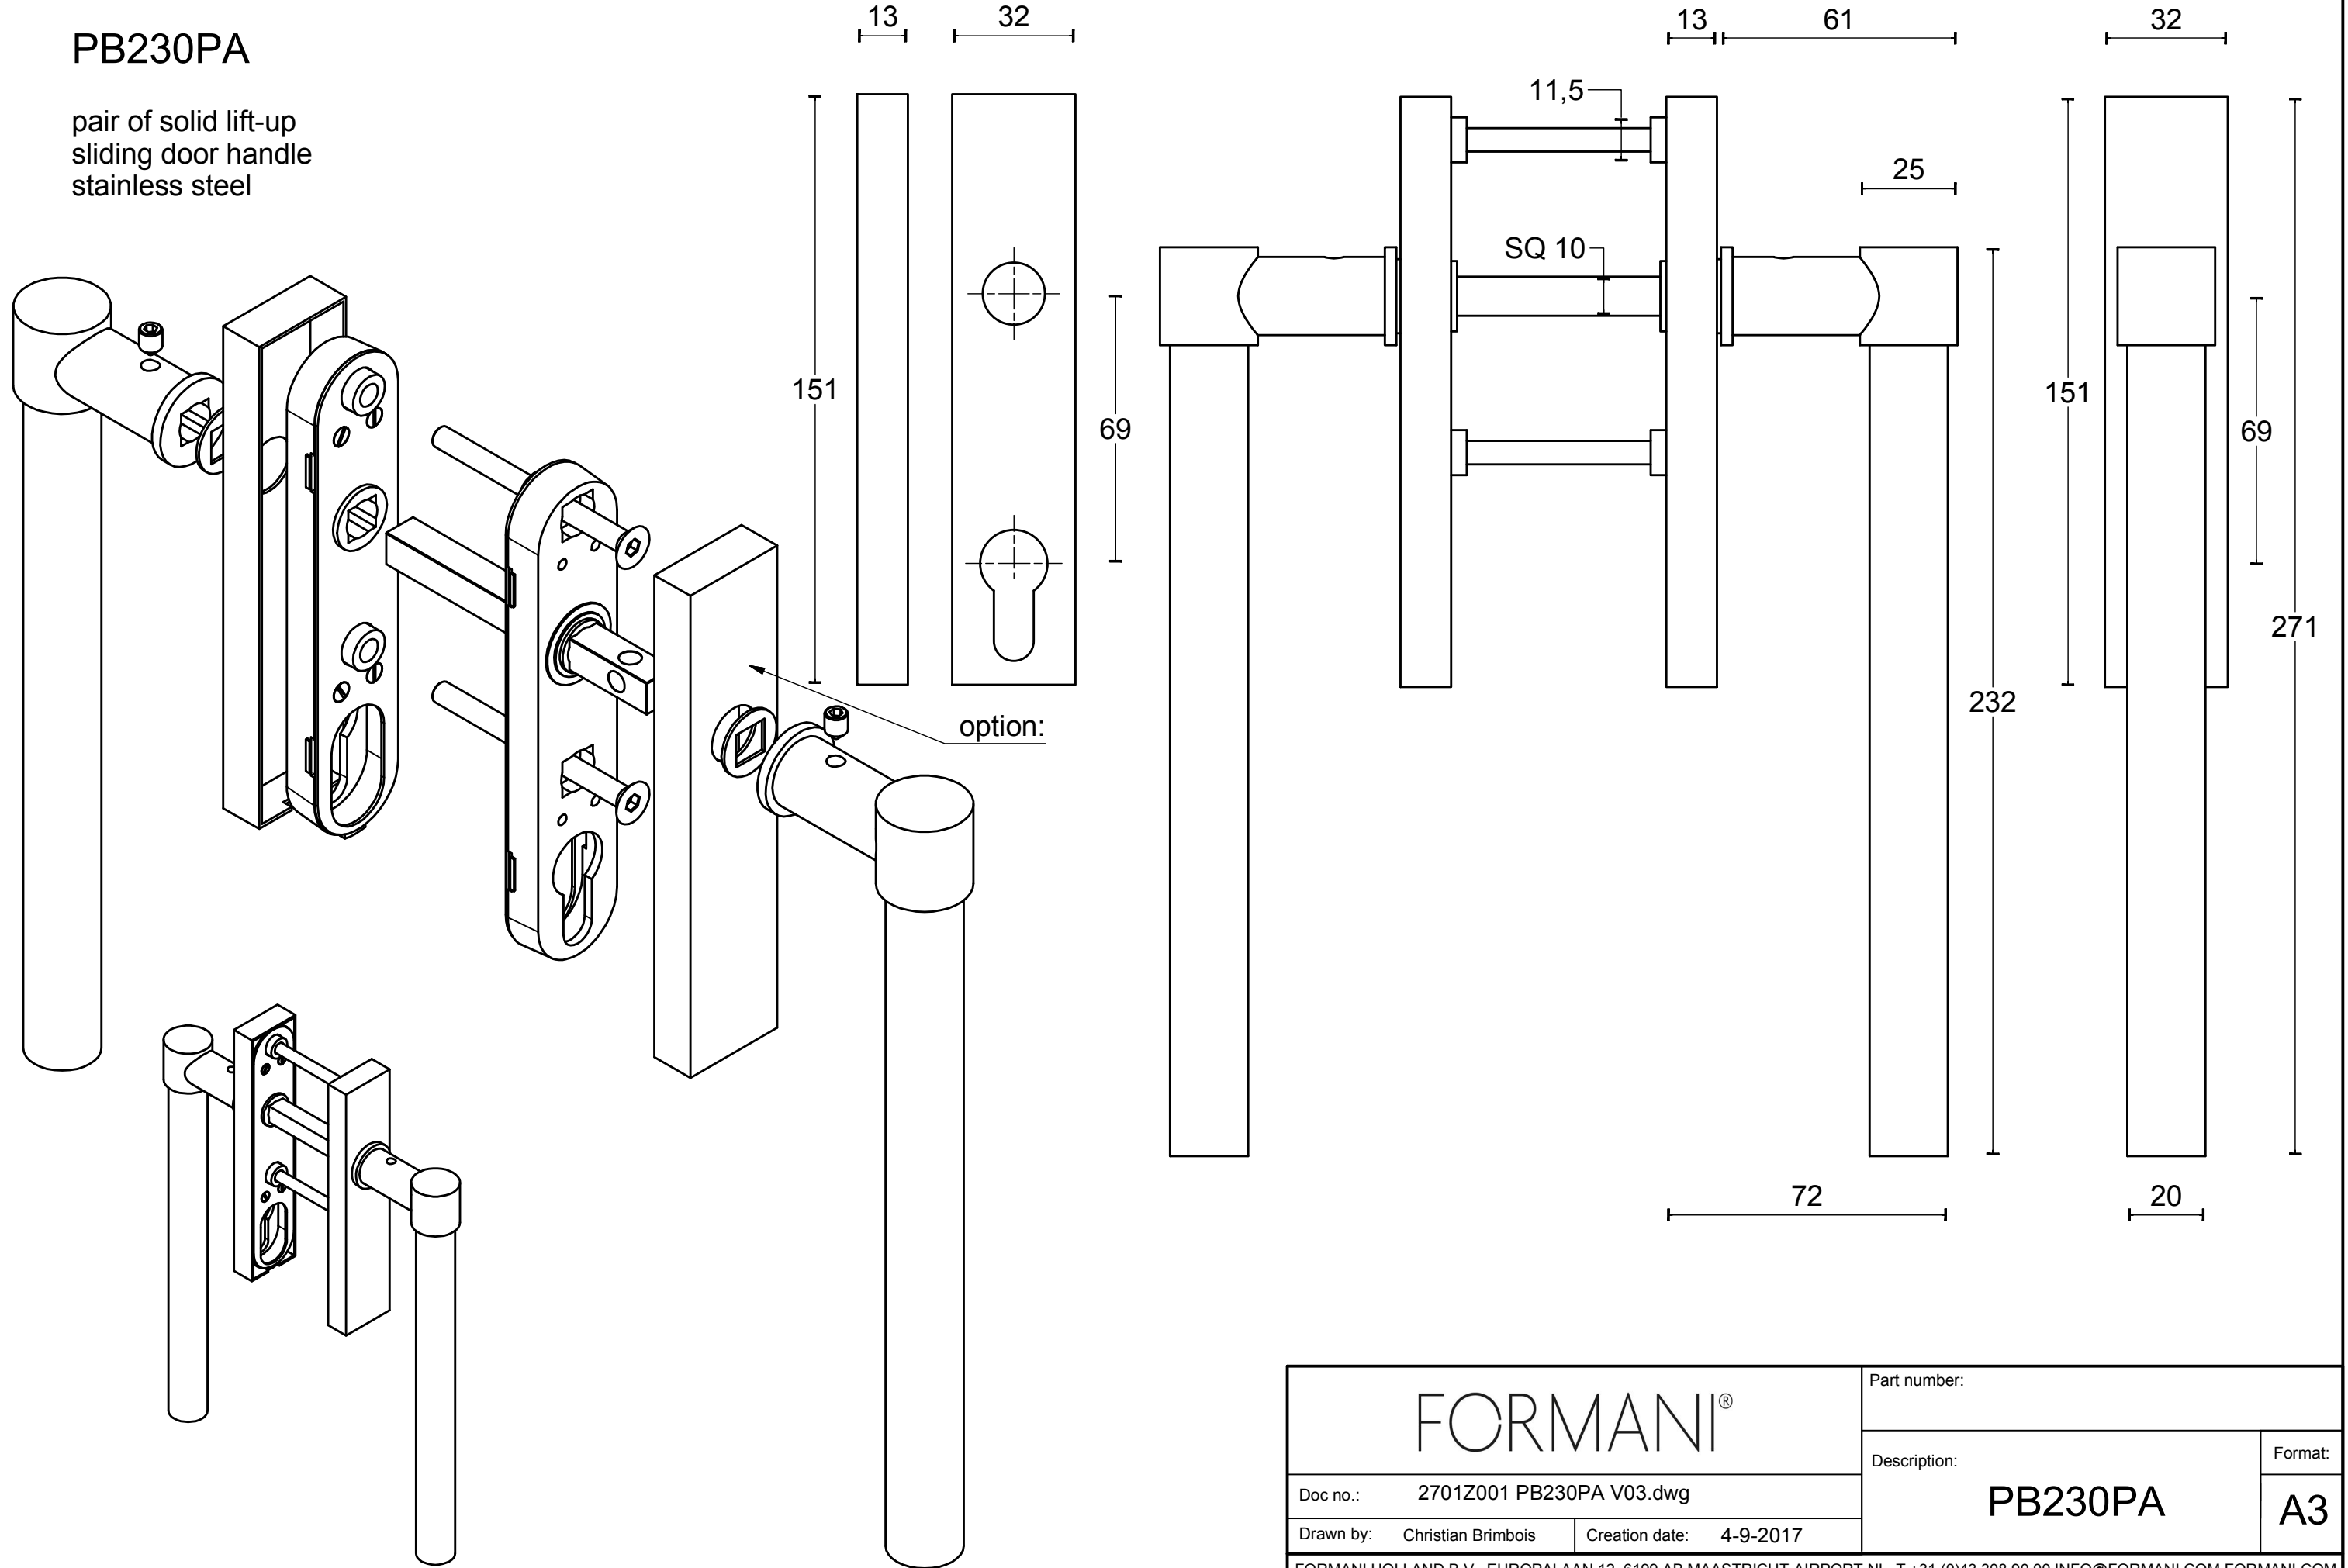

PB230PA

pair of solid lift-up
sliding door handle
stainless steel

<h1>FORMANI®</h1>		Part number:	
		<h2>PB230PA</h2>	
Doc no.: 2701Z001 PB230PA V03.dwg		<h2>PB230PA</h2>	Format:
Drawn by: Christian Brimbois	Creation date: 4-9-2017		<h2>A3</h2>