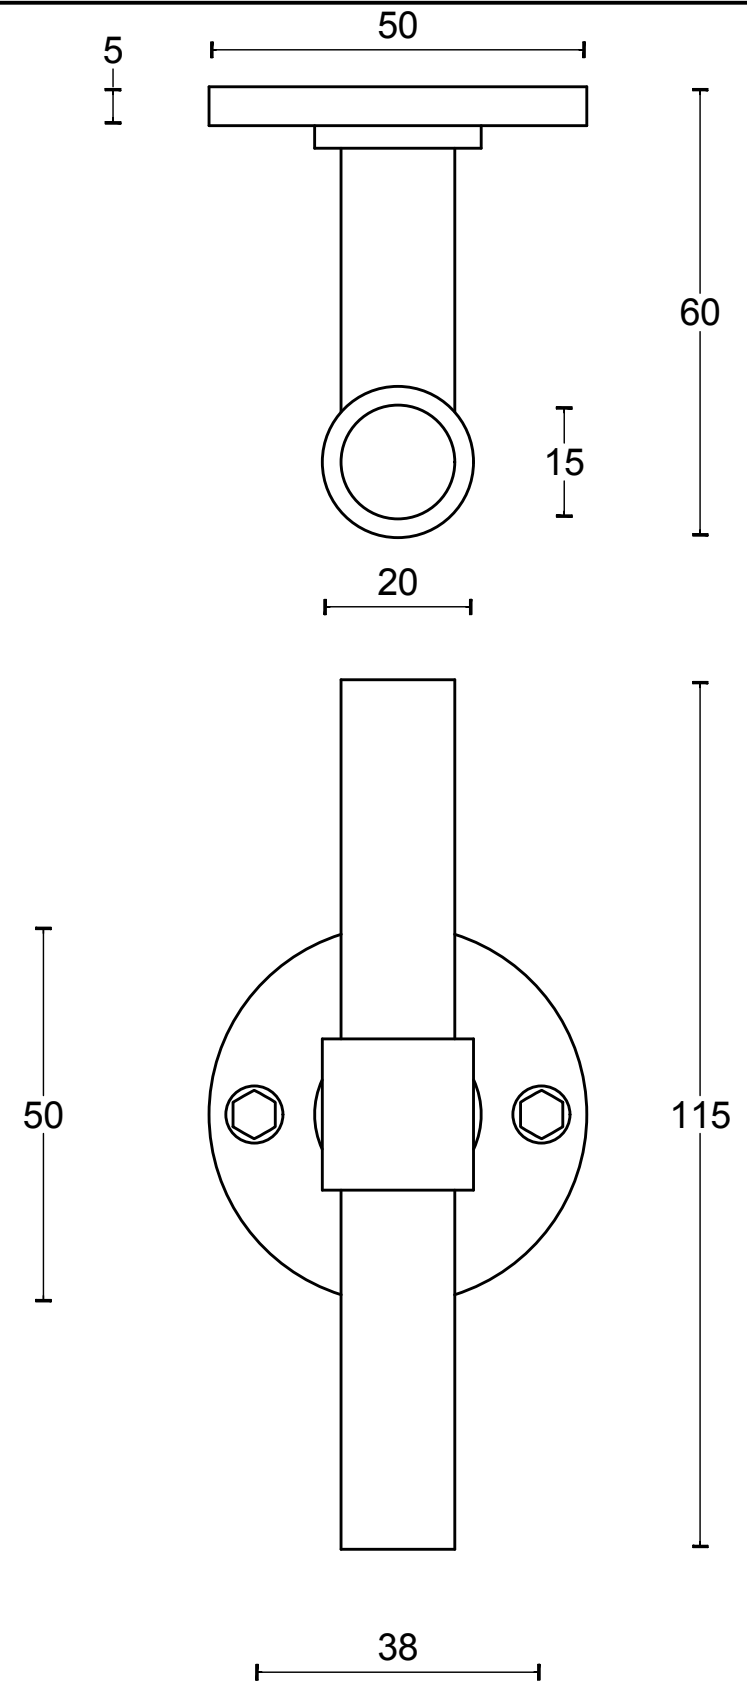

PBT15XL/50

solid sprung lever handle attached to rose
ideal lock backset 60mm
stainless steel

FORMANI [®]		Part number:	
		Description:	
Doc no.: 2701D011 PBT15XL 50 V01.dwg	PBT15XL/50		Format:
Drawn by: Christian Brimbois	Creation date: 25-3-2013	A3	
Formani Holland B.V. · Amerikalaan 55 · 6199 AE Maastricht Airport · tel: +31 (0)43 308 90 00 · www.formani.nl · info@formani.nl			