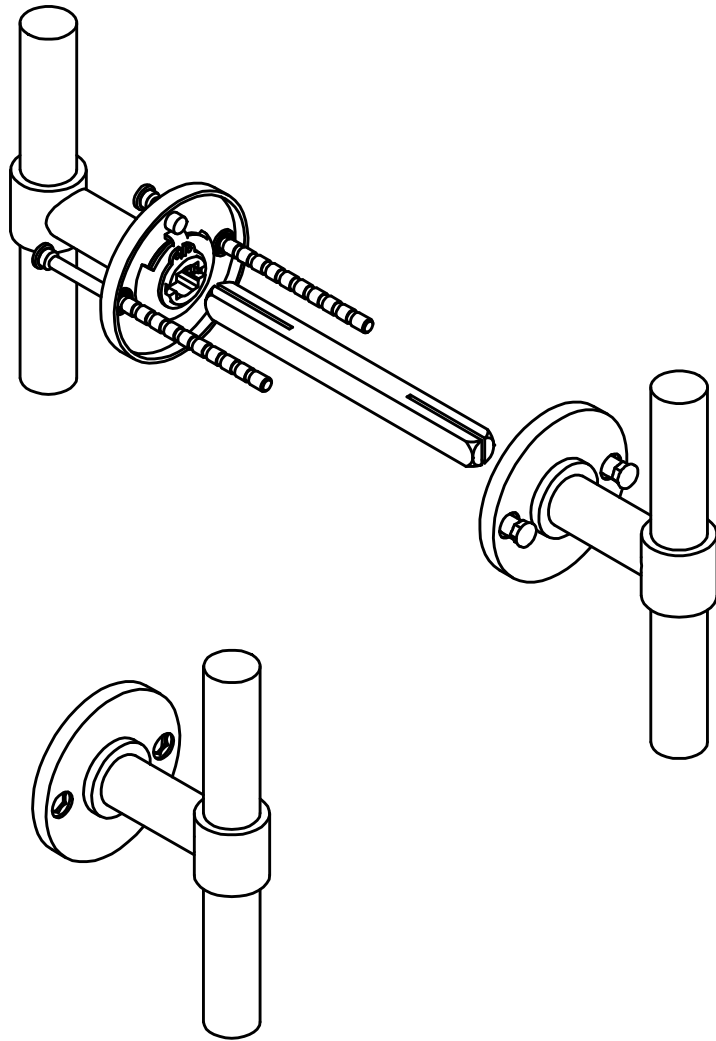

PBT15XL/50

solid sprung lever handle attached to rose
ideal lock backset 60mm
stainless steel

FORMANI [®]		Part number:	
		Description:	
Doc no.: 2701D011 PBT15XL 50 V01.dwg	PBT15XL/50		Format:
Drawn by: Christian Brimbois	Creation date: 25-3-2013	A3	
Formani Holland B.V. · Amerikalaan 55 · 6199 AE Maastricht Airport · tel: +31 (0)43 308 90 00 · www.formani.nl · info@formani.nl			