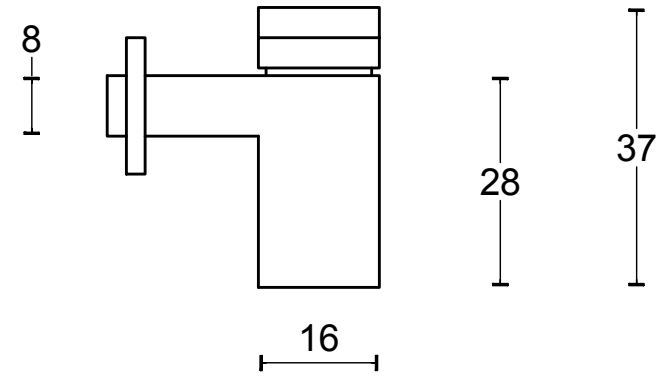

LSQ-RB

non-locking solid casement
fastener for outward opening
window
including mortice plate

37

FORMANI®		Part number:	
Doc no.: 1503R001 LSQ-RB V02.dwg		LSQ-RB	Format:
Drawn by: Christian Brimbois	Creation date: 31-8-2017		A3
FORMANI HOLLAND B.V. EUROPALAAN 12 6199 AB MAASTRICHT-AIRPORT NL T +31 (0)43 308 90 00 INFO@FORMANI.COM FORMANI.COM			