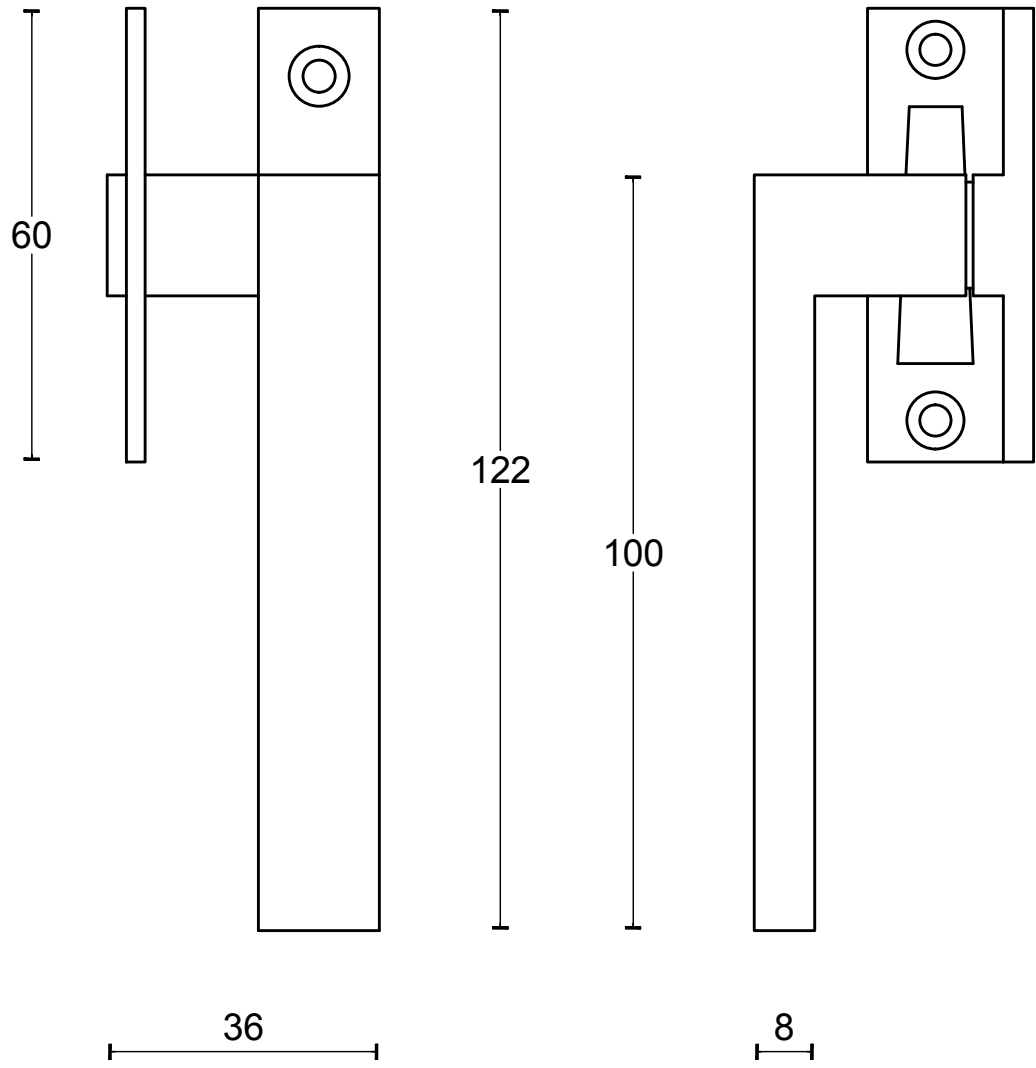

LSQ-RB

non-locking solid casement
fastener for outward opening
window
including mortice plate

37

FORMANI®		Part number:	
Doc no.: 1503R001 LSQ-RB V02.dwg		LSQ-RB	Format:
Drawn by: Christian Brimbois	Creation date: 31-8-2017		A3
FORMANI HOLLAND B.V. EUROPALAAN 12 6199 AB MAASTRICHT-AIRPORT NL T +31 (0)43 308 90 00 INFO@FORMANI.COM FORMANI.COM			