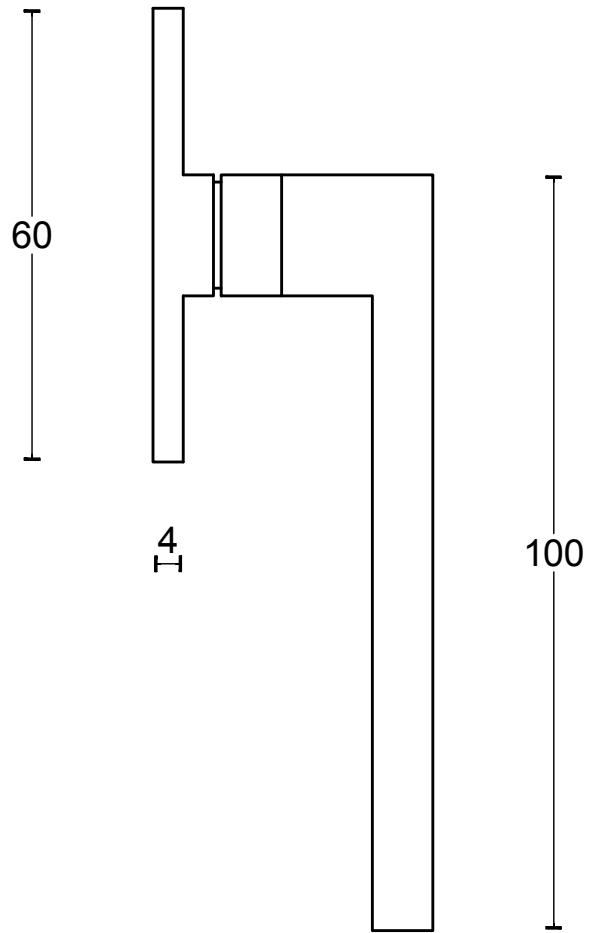

LSQ-RB

non-locking solid casement
fastener for outward opening
window
including mortice plate

37

FORMANI®		Part number:	
Doc no.: 1503R001 LSQ-RB V02.dwg		LSQ-RB	Format:
Drawn by: Christian Brimbois	Creation date: 31-8-2017		A3
FORMANI HOLLAND B.V. EUROPALAAN 12 6199 AB MAASTRICHT-AIRPORT NL T +31 (0)43 308 90 00 INFO@FORMANI.COM FORMANI.COM			