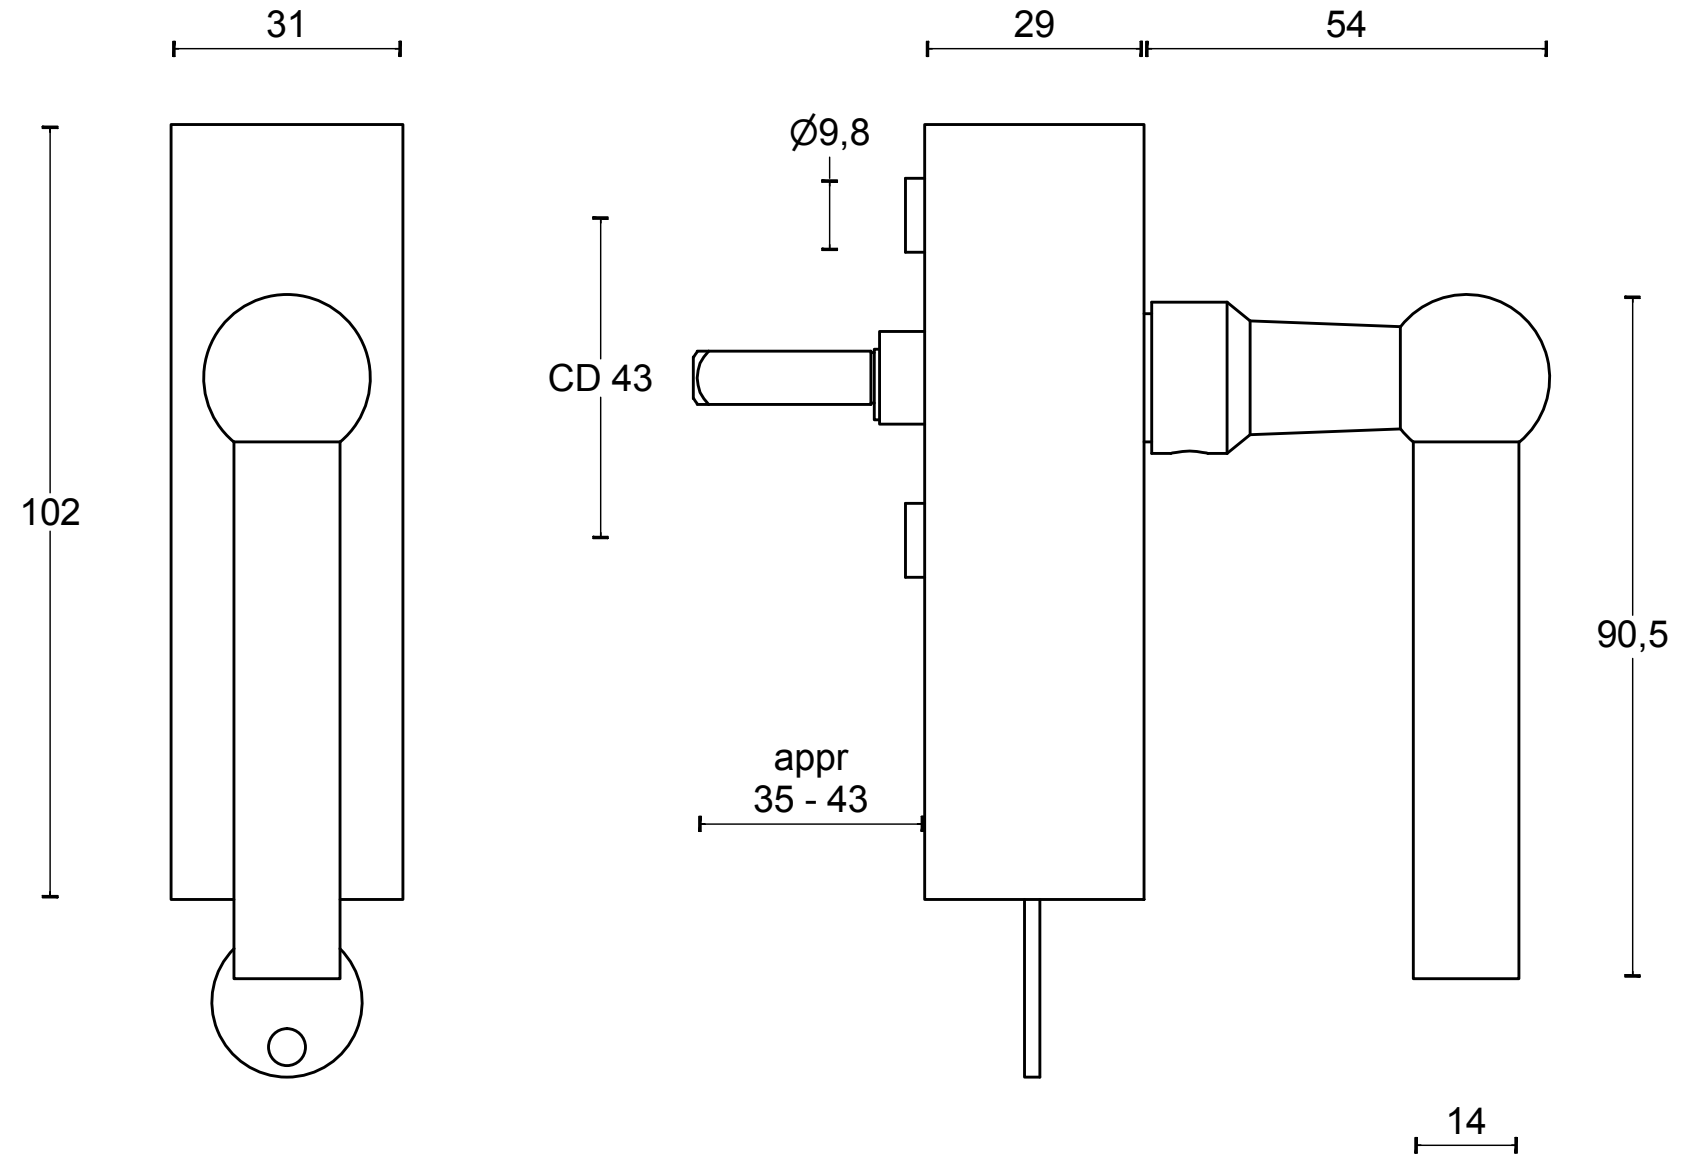

FVL85-DKLOCK

locking tilt and turn
window handle
stainless steel

FORMANI®		Part number:	
		Description:	
Doc no.:	1503D069 FVL85-DKLOCK V01.dwg	FVL85-DKLOCK	
Drawn by:	Christian Brimbois		
FORMANI HOLLAND B.V. EUROPALAAN 12 6199 AB MAASTRICHT-AIRPORT NL T +31 (0)43 308 90 00 INFO@FORMANI.COM FORMANI.COM		A3	