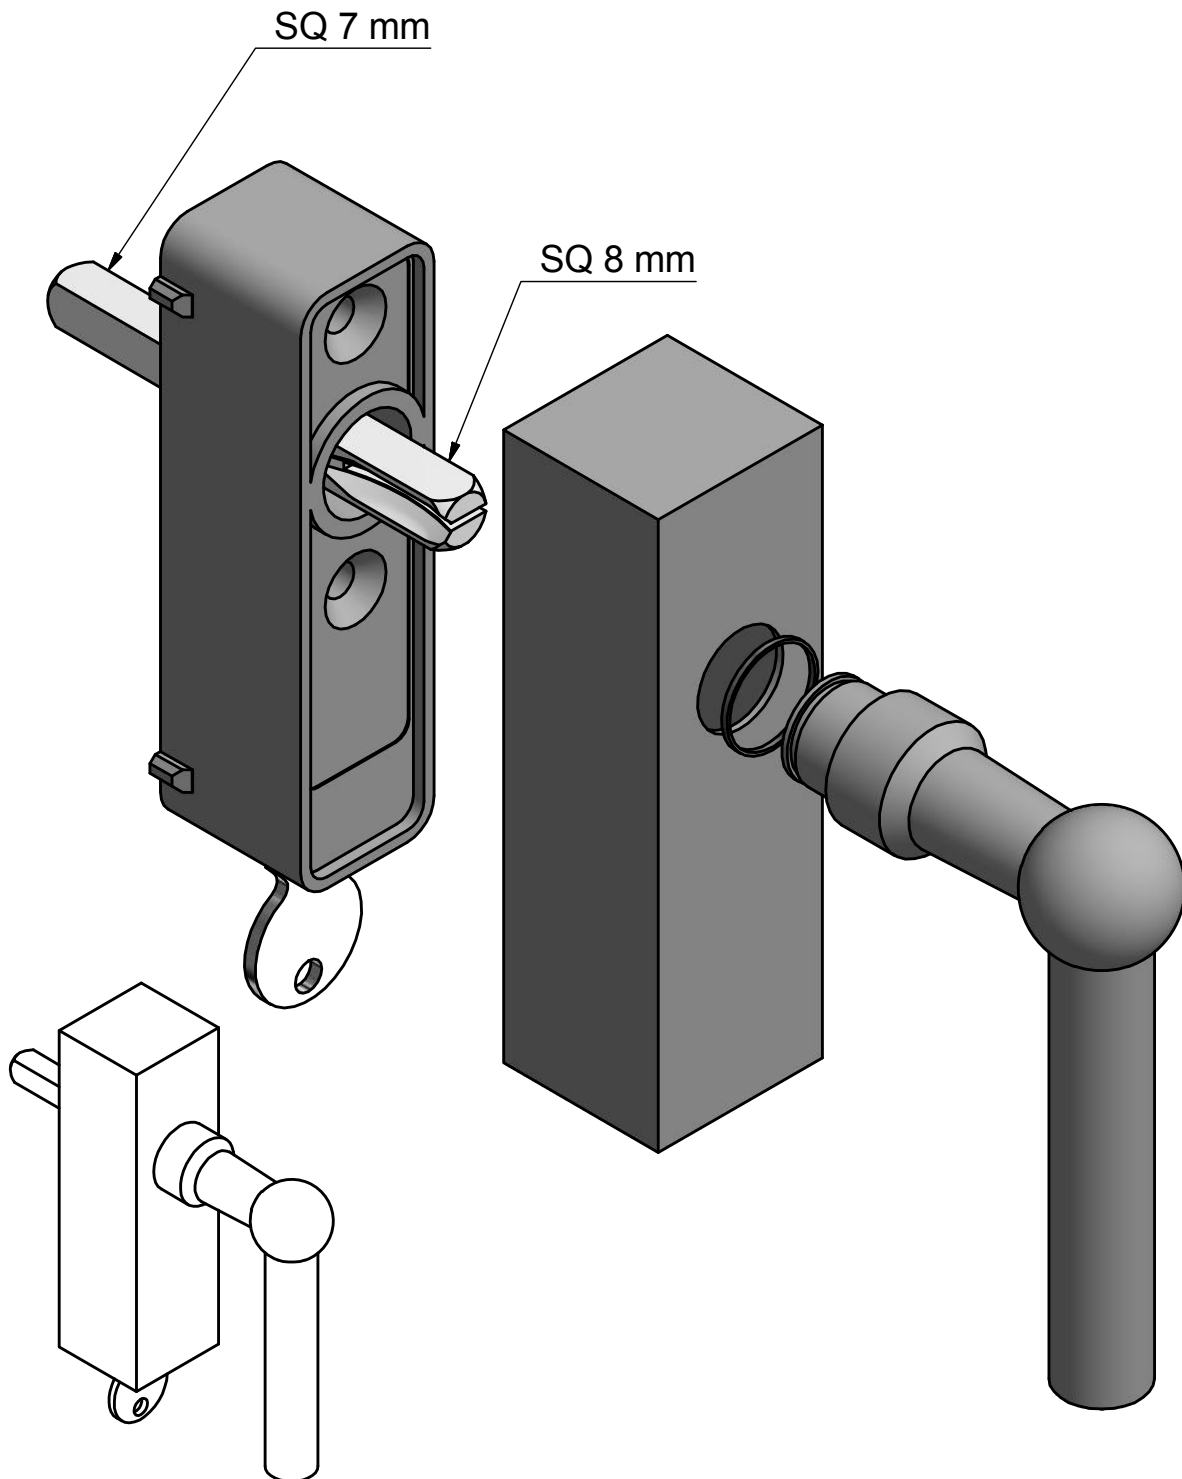

FVL85-DKLOCK

locking tilt and turn
window handle
stainless steel

FORMANI®		Part number:	
		Description:	
Doc no.:	1503D069 FVL85-DKLOCK V01.dwg	FVL85-DKLOCK	
Drawn by:	Christian Brimbois		
FORMANI HOLLAND B.V. EUROPALAAN 12 6199 AB MAASTRICHT-AIRPORT NL T +31 (0)43 308 90 00 INFO@FORMANI.COM FORMANI.COM		A3	