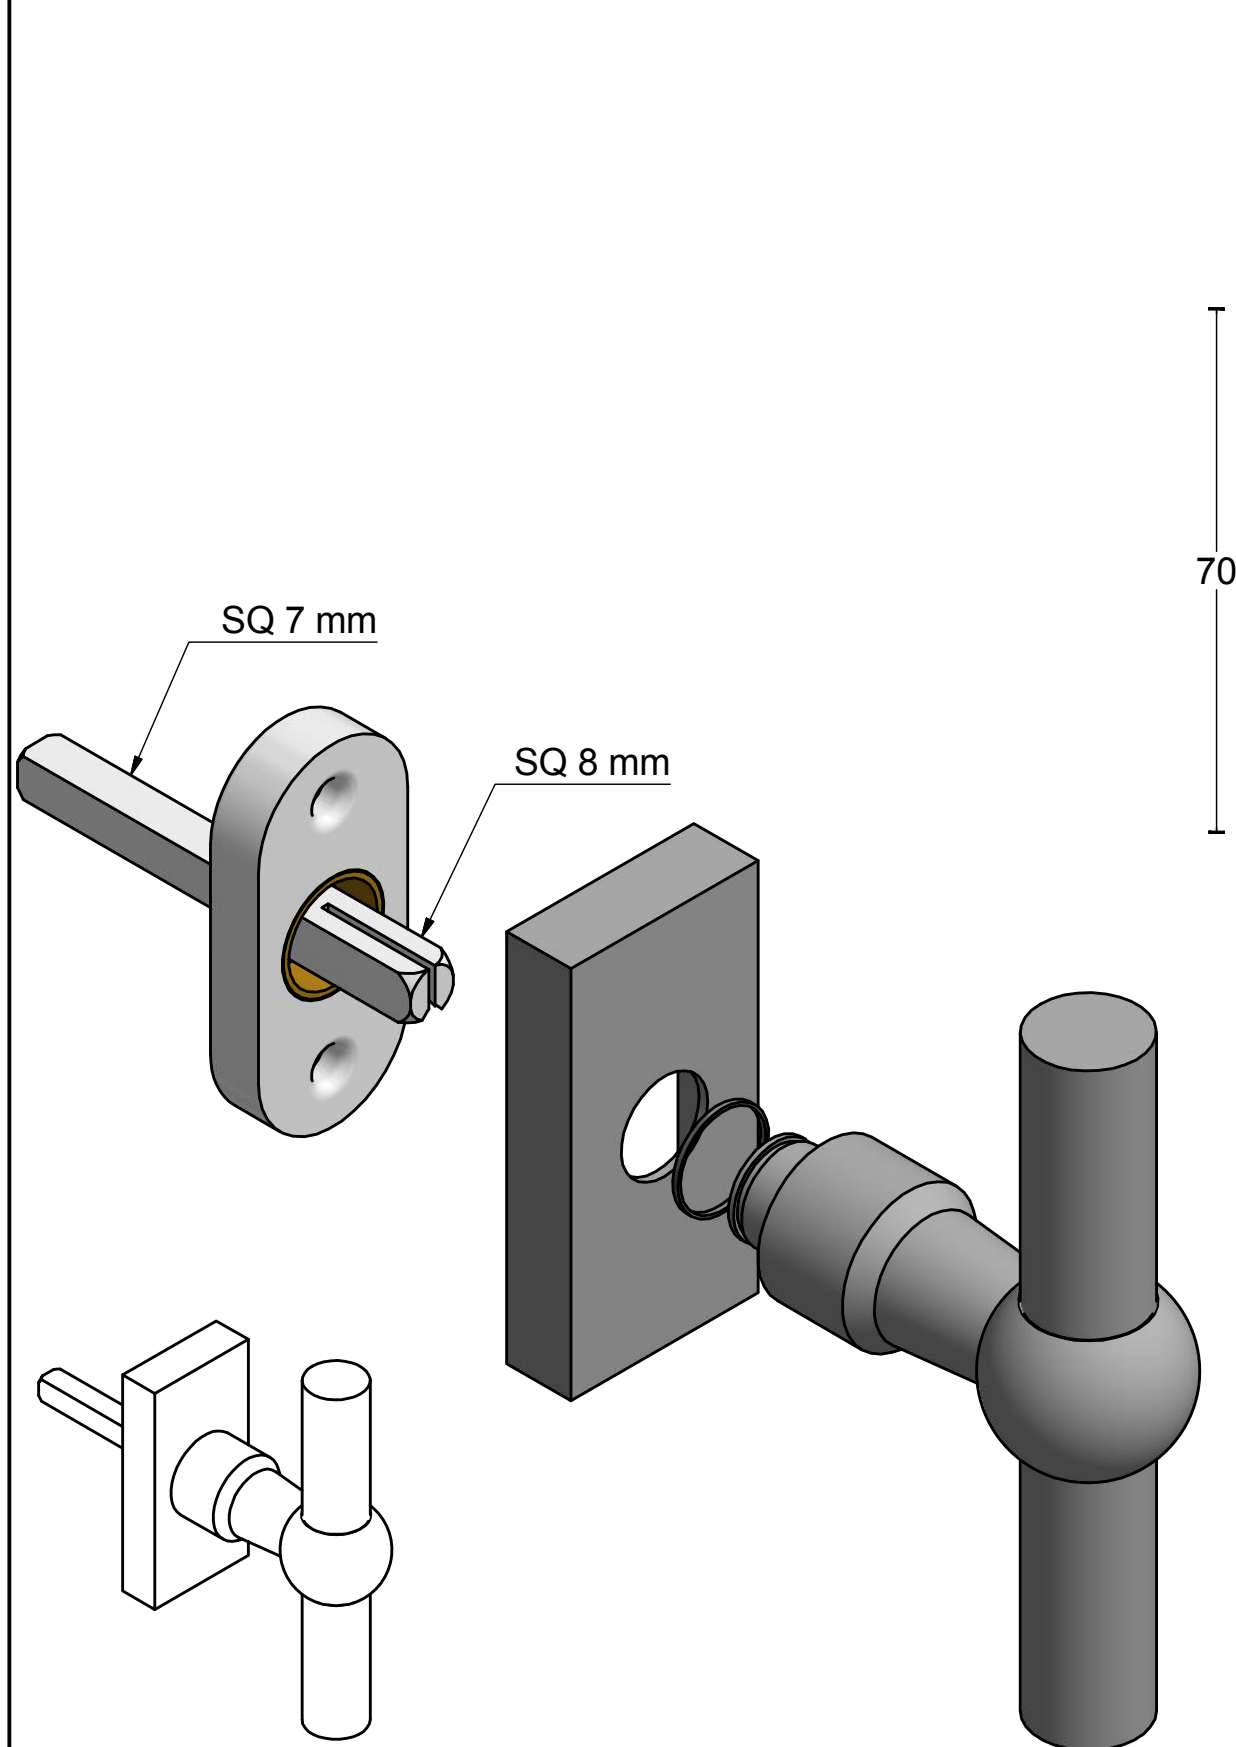

FVT125-DK

non-locking tilt and turn
window handle
stainless steel

FORMANI®		Part number:	
		Description:	
Doc no.: 1503D059 FVT125-DK V01.dwg	FVT125-DK		Format:
Drawn by: Christian Brimbois			Creation date: 23-8-2017
FORMANI HOLLAND B.V. EUROPALAAN 12 6199 AB MAASTRICHT-AIRPORT NL T +31 (0)43 308 90 00 INFO@FORMANI.COM FORMANI.COM			