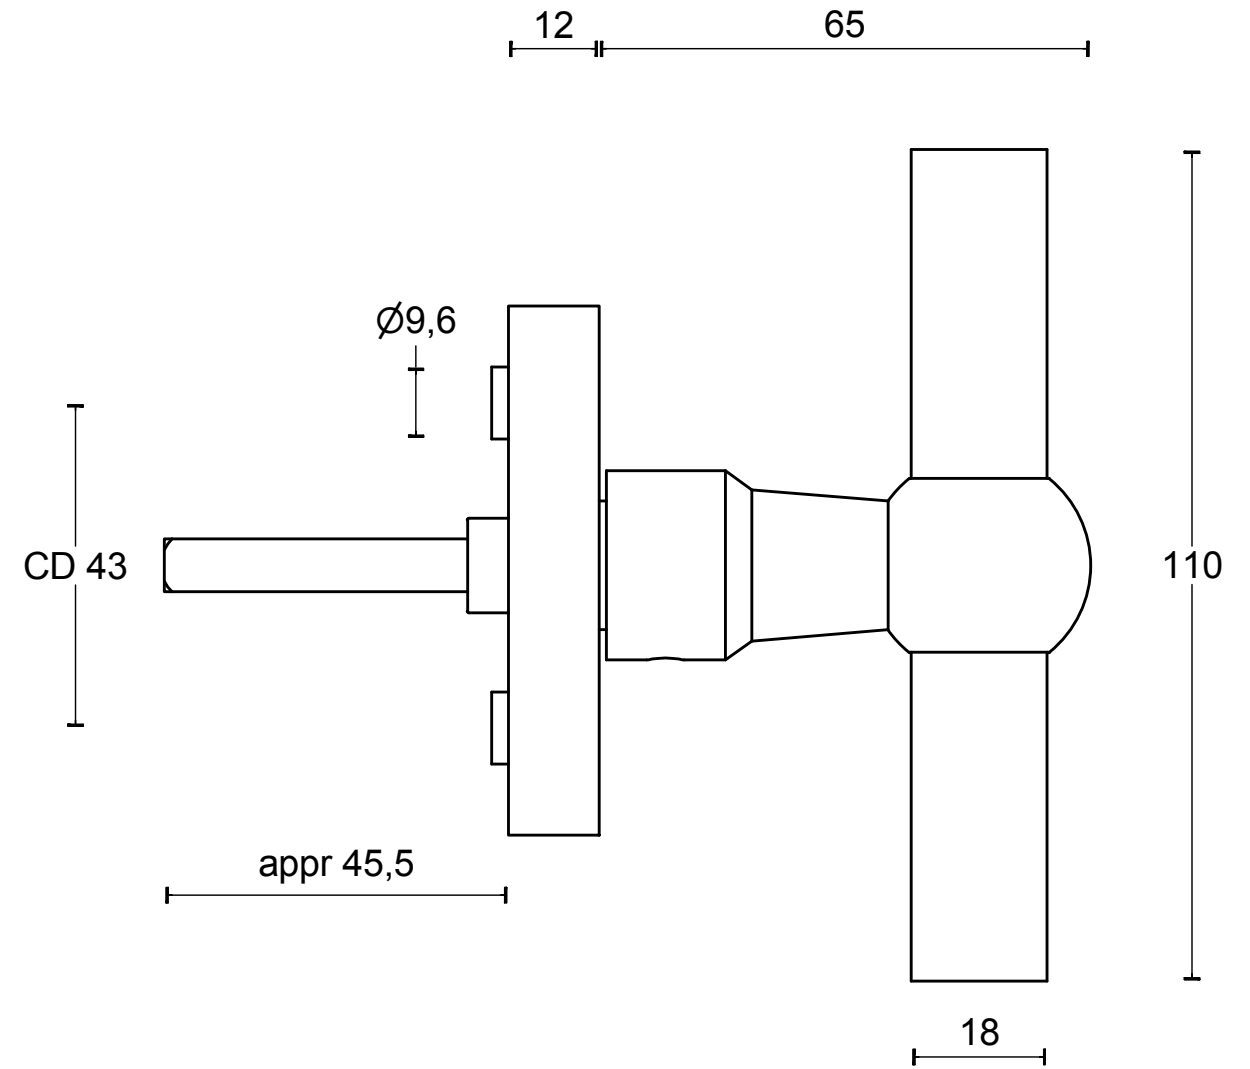

FVT125-DK

non-locking tilt and turn
window handle
stainless steel

FORMANI®		Part number:	
		Description:	
Doc no.: 1503D059 FVT125-DK V01.dwg	FVT125-DK		Format:
Drawn by: Christian Brimbois			Creation date: 23-8-2017
FORMANI HOLLAND B.V. EUROPALAAN 12 6199 AB MAASTRICHT-AIRPORT NL T +31 (0)43 308 90 00 INFO@FORMANI.COM FORMANI.COM			