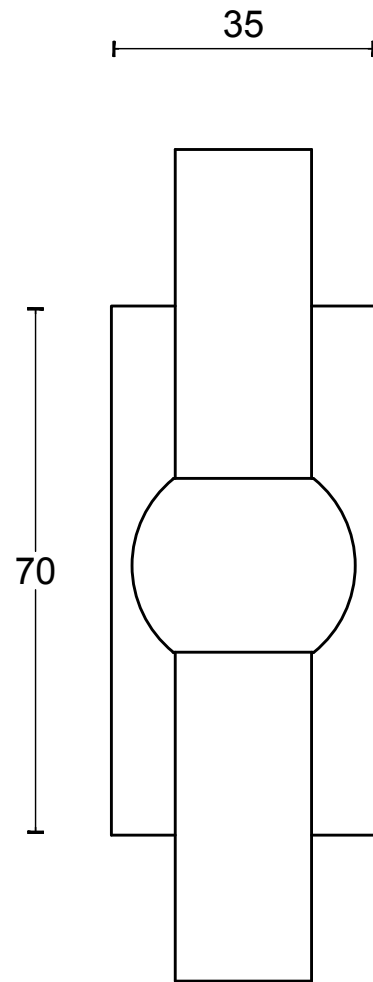

FVT125-DK

non-locking tilt and turn
window handle
stainless steel

FORMANI®		Part number:	
		Description:	
Doc no.: 1503D059 FVT125-DK V01.dwg	FVT125-DK		Format:
Drawn by: Christian Brimbois			Creation date: 23-8-2017
FORMANI HOLLAND B.V. EUROPALAAN 12 6199 AB MAASTRICHT-AIRPORT NL T +31 (0)43 308 90 00 INFO@FORMANI.COM FORMANI.COM			