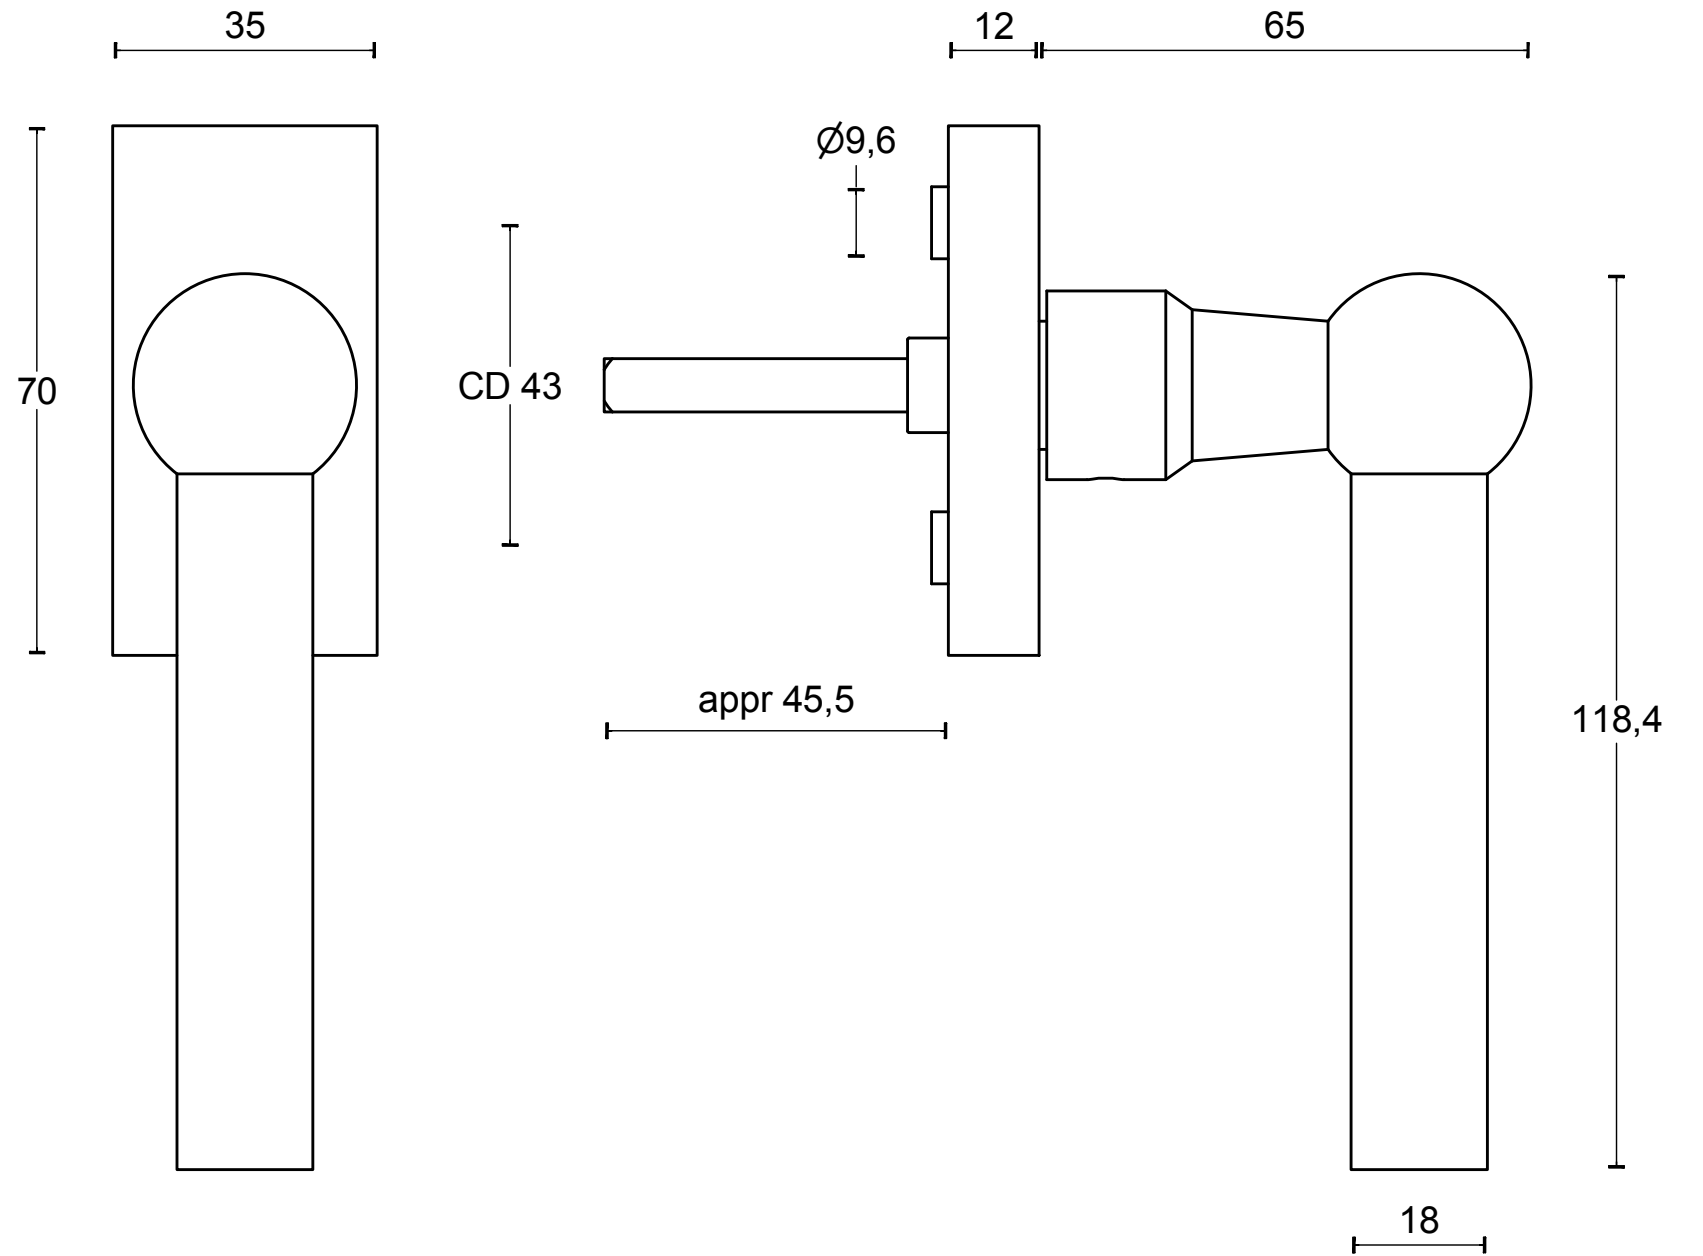

# FVL125-DK

non-locking tilt and turn  
window handle  
stainless steel

<b>FORMANI®</b>		Part number:	
		<b>FVL125-DK</b>	
Doc no.: 1503D058 FVL125-DK V01.dwg		<b>A3</b>	Format:
Drawn by: Christian Brimbois	Creation date: 30-8-2017		
FORMANI HOLLAND B.V. EUROPALAAN 12 6199 AB MAASTRICHT-AIRPORT NL T +31 (0)43 308 90 00 INFO@FORMANI.COM FORMANI.COM			