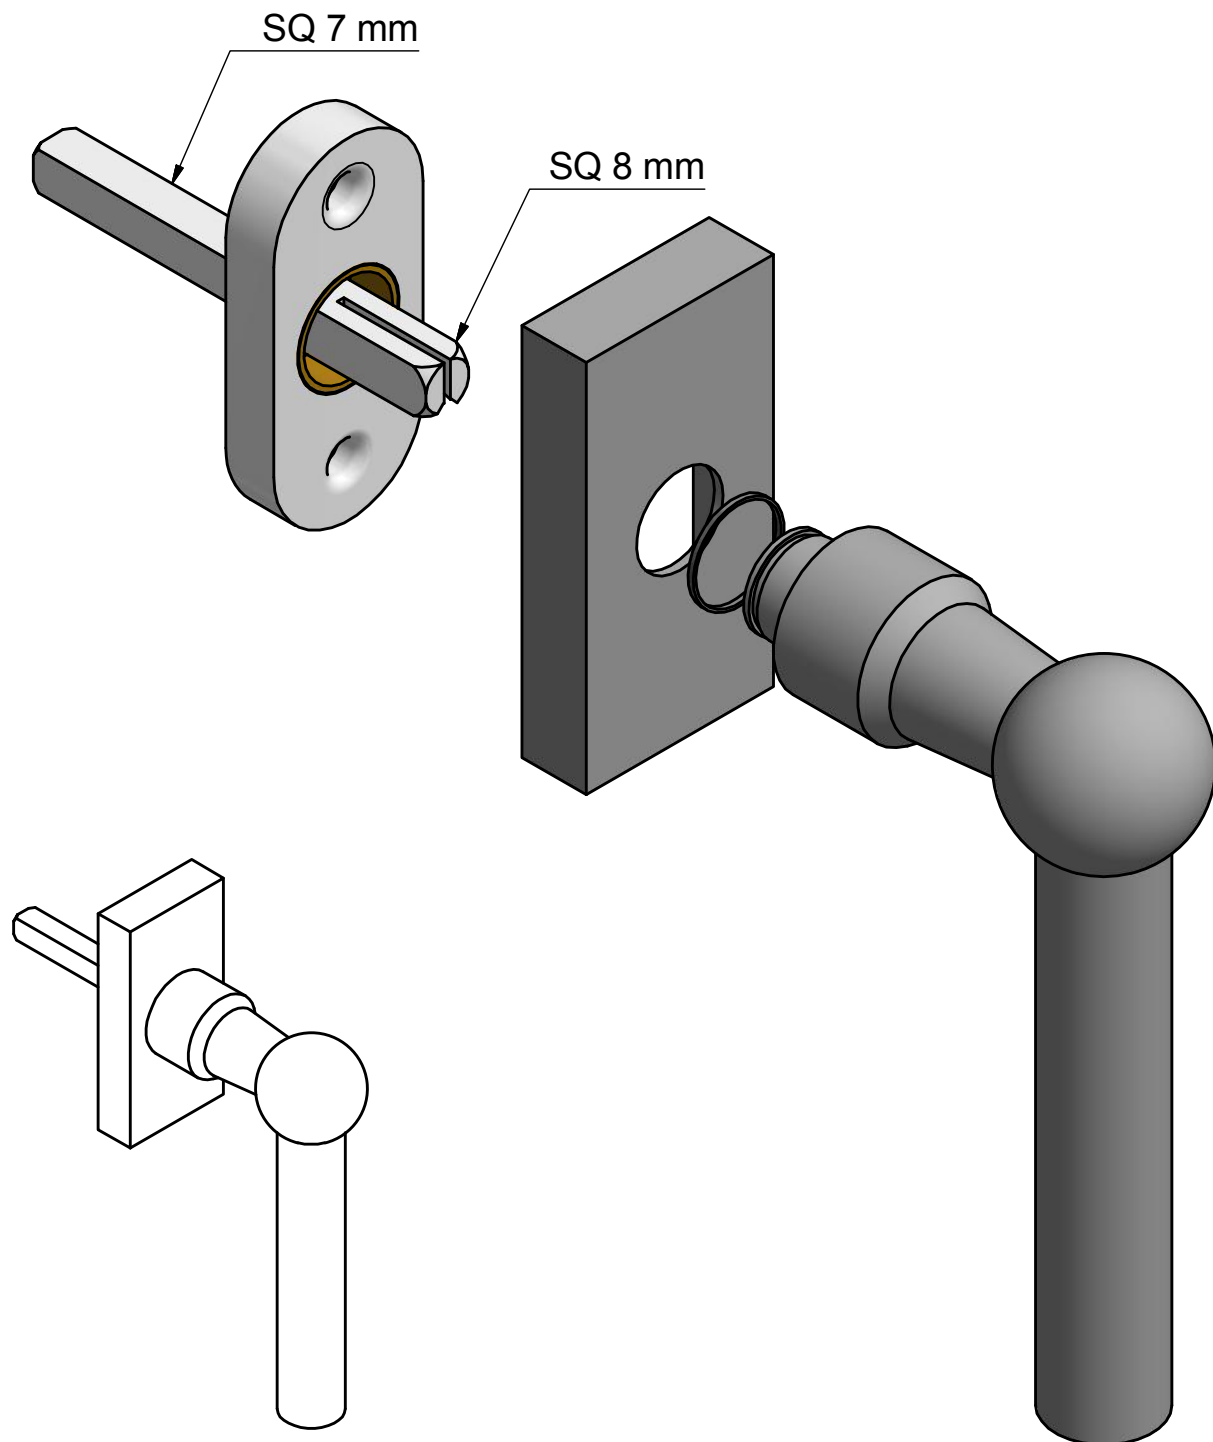

# FVL125-DK

non-locking tilt and turn  
window handle  
stainless steel

<b>FORMANI®</b>		Part number:	
		<b>FVL125-DK</b>	
Doc no.: 1503D058 FVL125-DK V01.dwg		<b>A3</b>	Format:
Drawn by: Christian Brimbois	Creation date: 30-8-2017		
FORMANI HOLLAND B.V. EUROPALAAN 12 6199 AB MAASTRICHT-AIRPORT NL T +31 (0)43 308 90 00 INFO@FORMANI.COM FORMANI.COM			