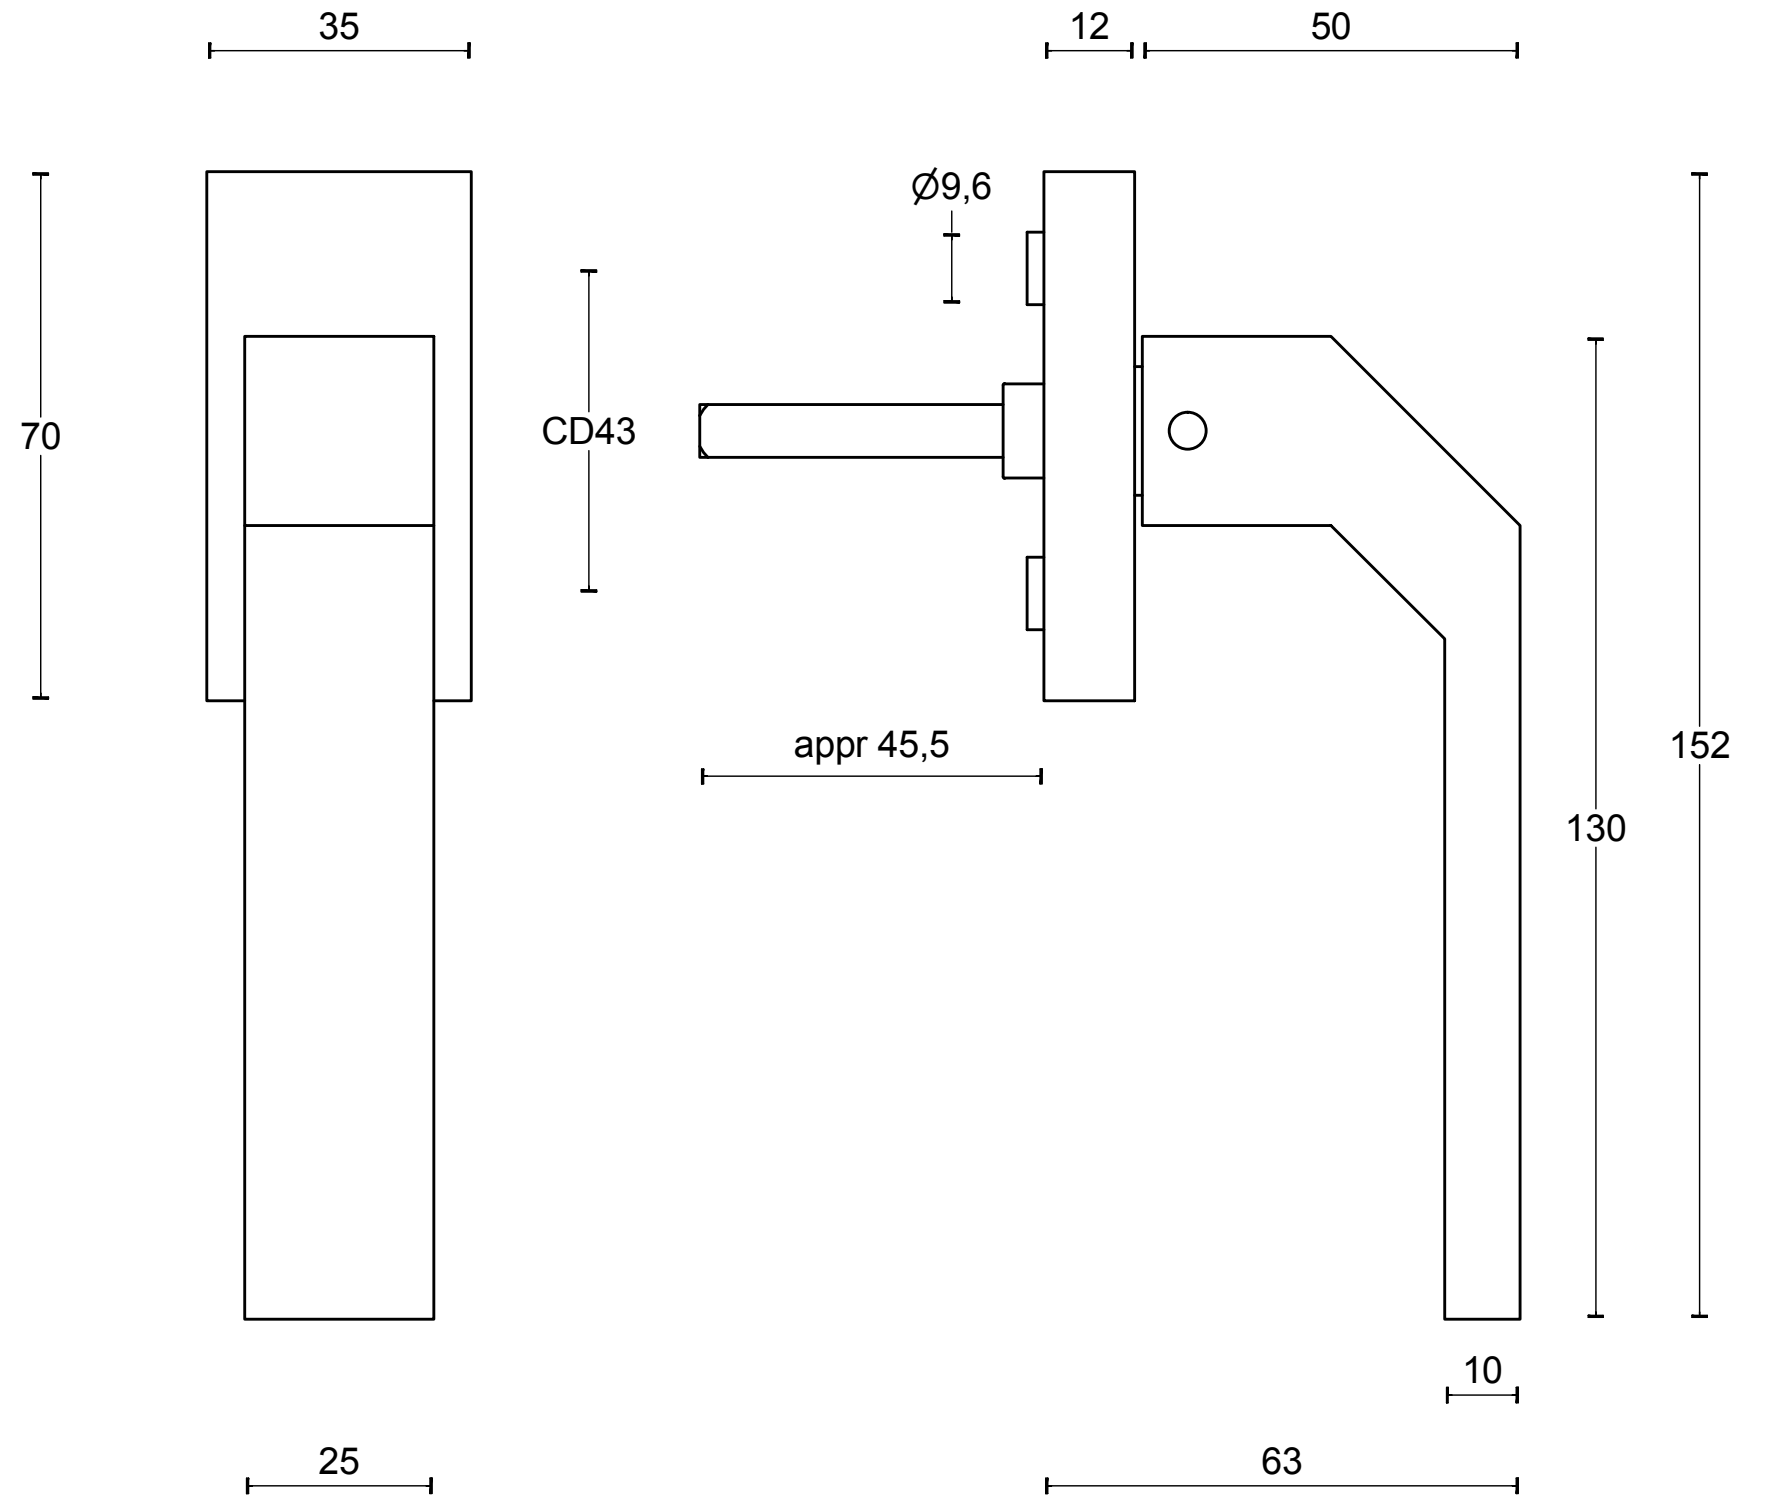

LSQIVF-DK

non-locking tilt and turn
window handle
stainless steel

FORMANI®		Part number:	
		Description: LSQIVF-DK	
Doc no.:	1503D053 LSQIVF-DK V01.dwg	Format:	A3
Drawn by:	Christian Brimbois	Creation date:	1-9-2017
FORMANI HOLLAND B.V. EUROPALAAN 12 6199 AB MAASTRICHT-AIRPORT NL T +31 (0)43 308 90 00 INFO@FORMANI.COM FORMANI.COM			