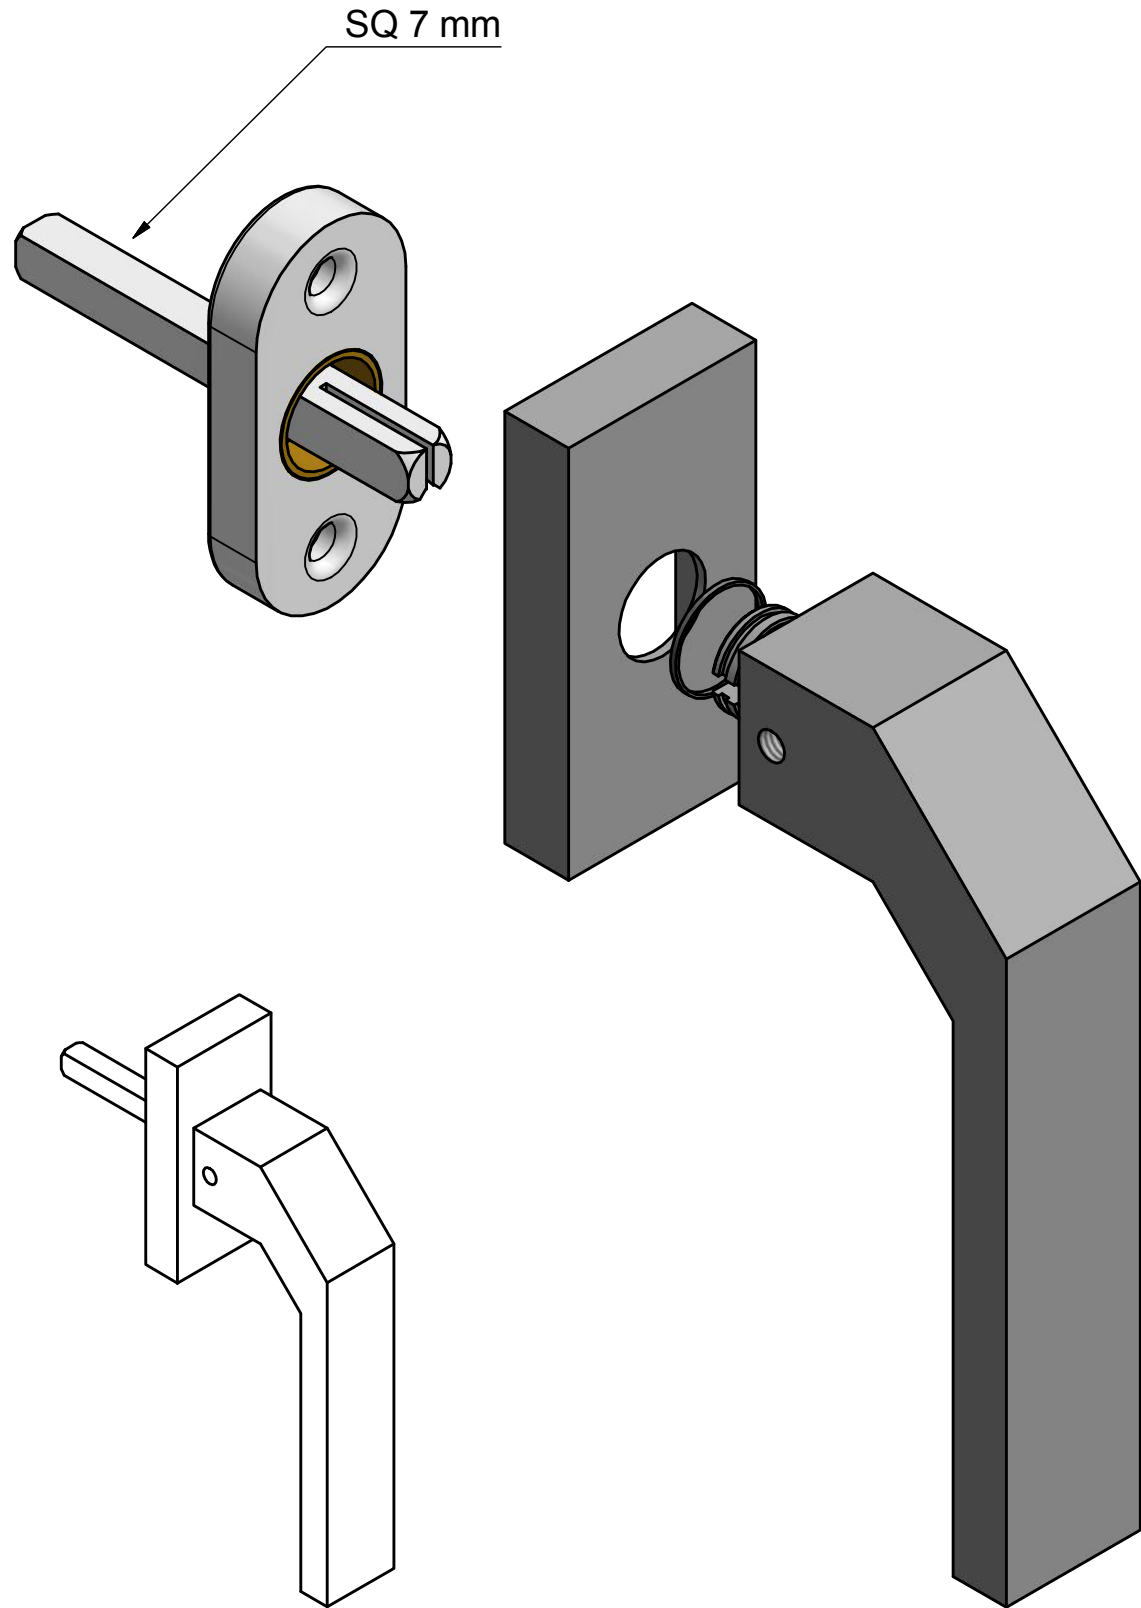

LSQIVF-DK

non-locking tilt and turn
window handle
stainless steel

FORMANI®		Part number:	
		Description: LSQIVF-DK	
Doc no.:	1503D053 LSQIVF-DK V01.dwg	Format:	A3
Drawn by:	Christian Brimbois	Creation date:	1-9-2017
FORMANI HOLLAND B.V. EUROPALAAN 12 6199 AB MAASTRICHT-AIRPORT NL T +31 (0)43 308 90 00 INFO@FORMANI.COM FORMANI.COM			