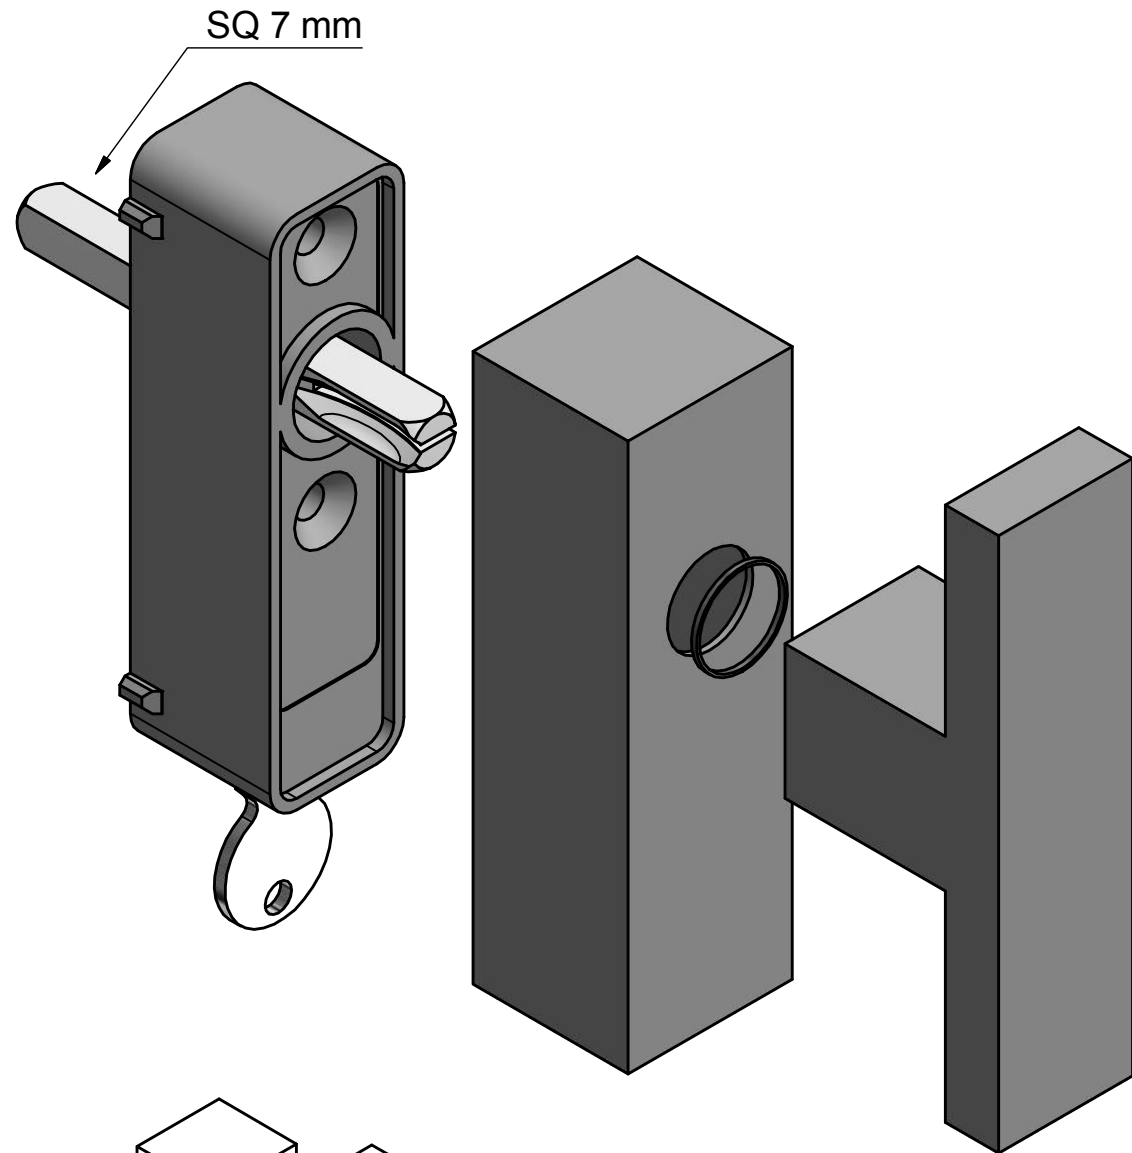

LSQIVT-DKLOCK

locking tilt and turn
window handle
stainless steel

FORMANI®		Part number:	
Doc no.: 1503D043 LSQIVT-DKLOCK V01.dwg		LSQIVT-DKLOCK	Format:
Drawn by: Christian Brimbois	Creation date: 1-9-2017		A3
FORMANI HOLLAND B.V. EUROPALAAN 12 6199 AB MAASTRICHT-AIRPORT NL T +31 (0)43 308 90 00 INFO@FORMANI.COM FORMANI.COM			