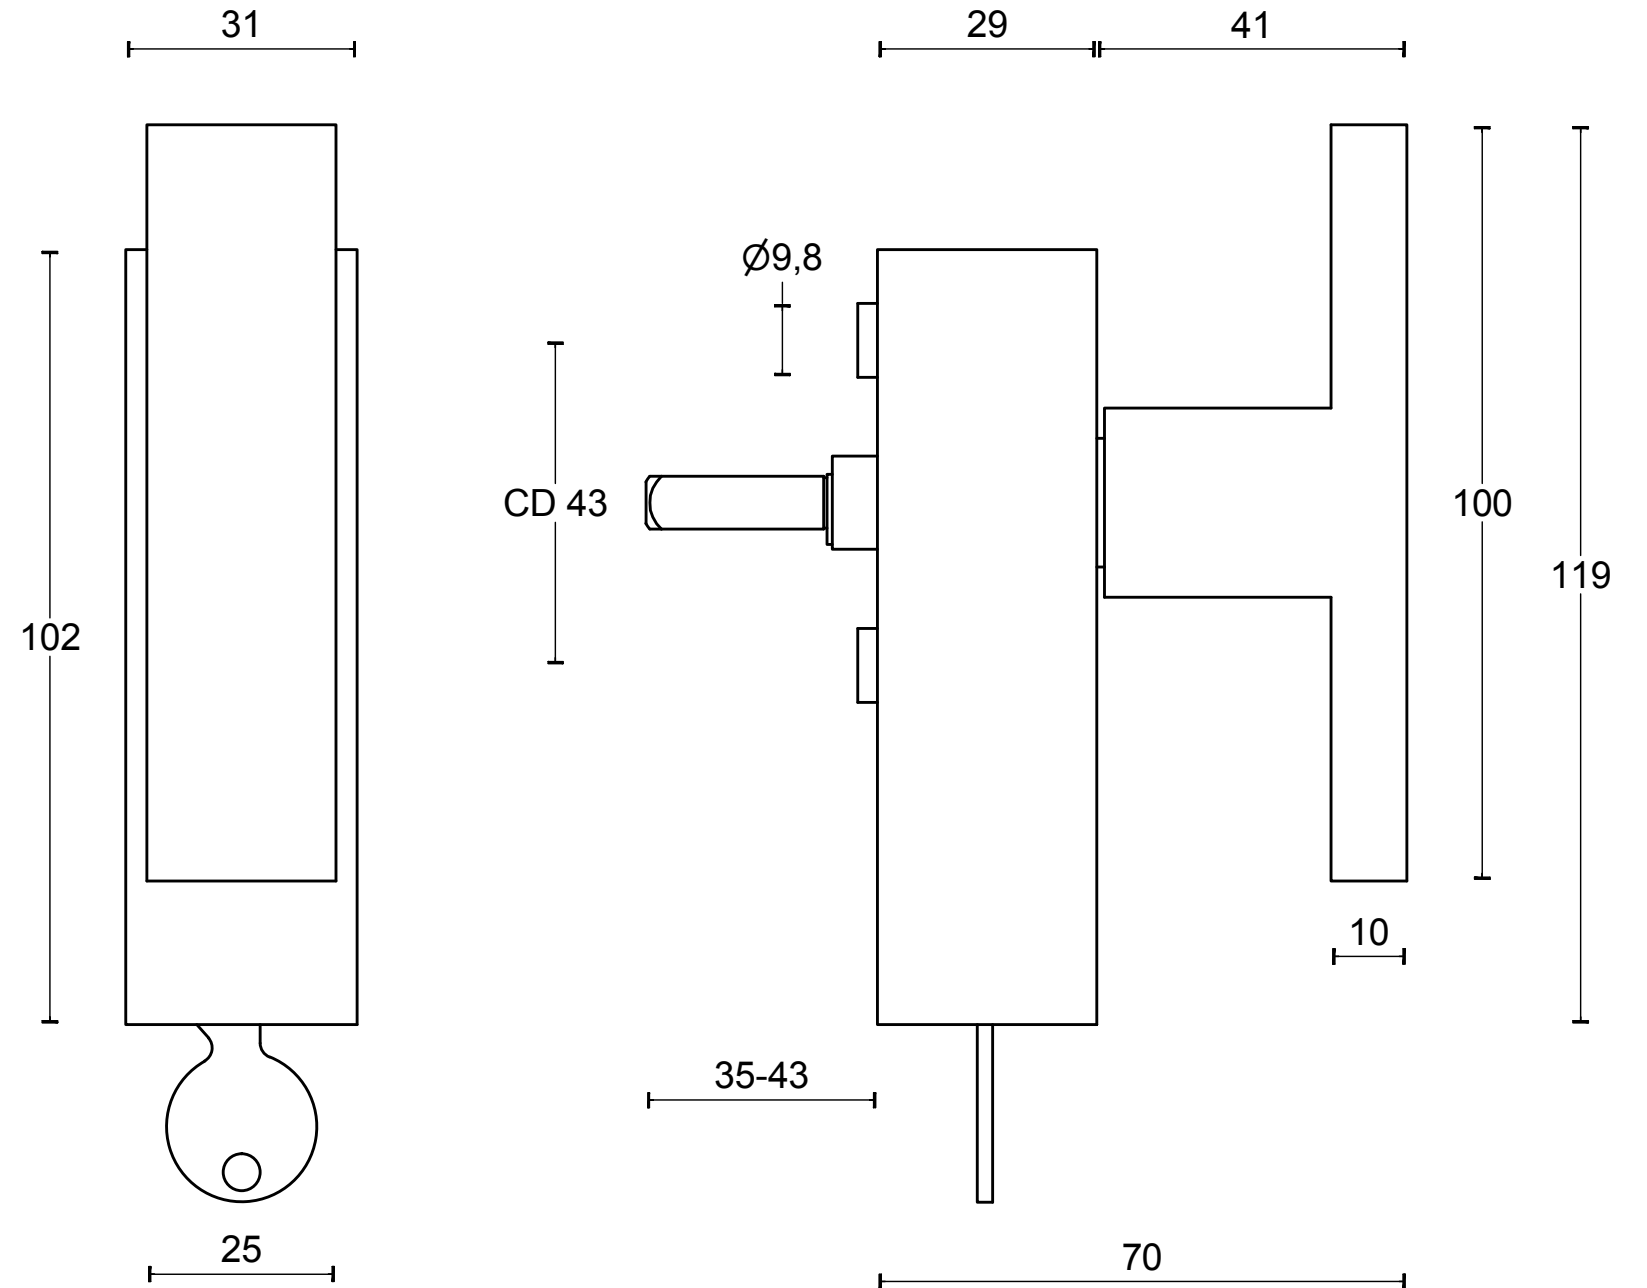

LSQIVT-DKLOCK

locking tilt and turn
window handle
stainless steel

FORMANI®		Part number:	
Doc no.: 1503D043 LSQIVT-DKLOCK V01.dwg		LSQIVT-DKLOCK	Format:
Drawn by: Christian Brimbois	Creation date: 1-9-2017		A3
FORMANI HOLLAND B.V. EUROPALAAN 12 6199 AB MAASTRICHT-AIRPORT NL T +31 (0)43 308 90 00 INFO@FORMANI.COM FORMANI.COM			