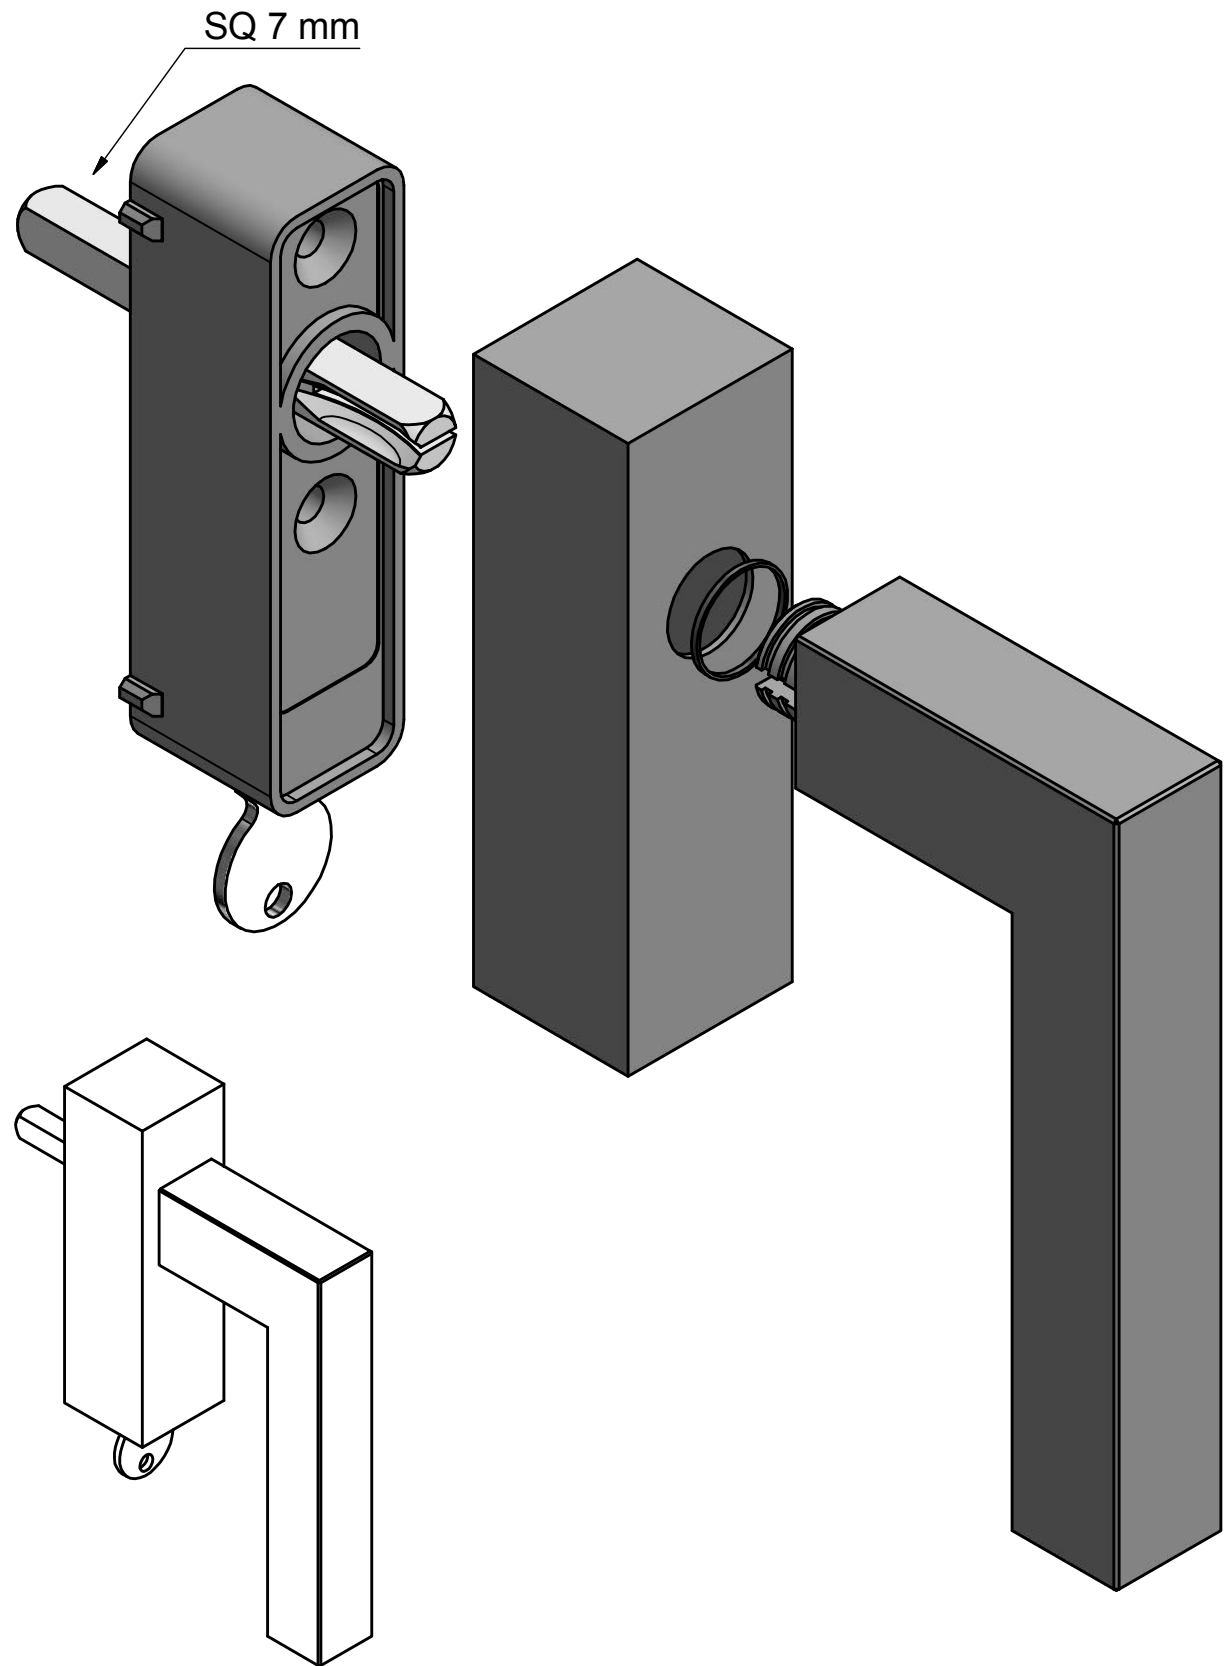

LSQIII-DKLOCK

locking tilt and turn
window handle
stainless steel

<h2>FORMANI®</h2>		Part number:	
		Description:	
Doc no.:	1503D042 LSQIII-DKLOCK V01.dwg	<h1>LSQIII-DKLOCK</h1>	<h2>A3</h2>
Drawn by:	Christian Brimbois		
<small>FORMANI HOLLAND B.V. EUROPALAAN 12 6199 AB MAASTRICHT-AIRPORT NL T +31 (0)43 308 90 00 INFO@FORMANI.COM FORMANI.COM</small>			