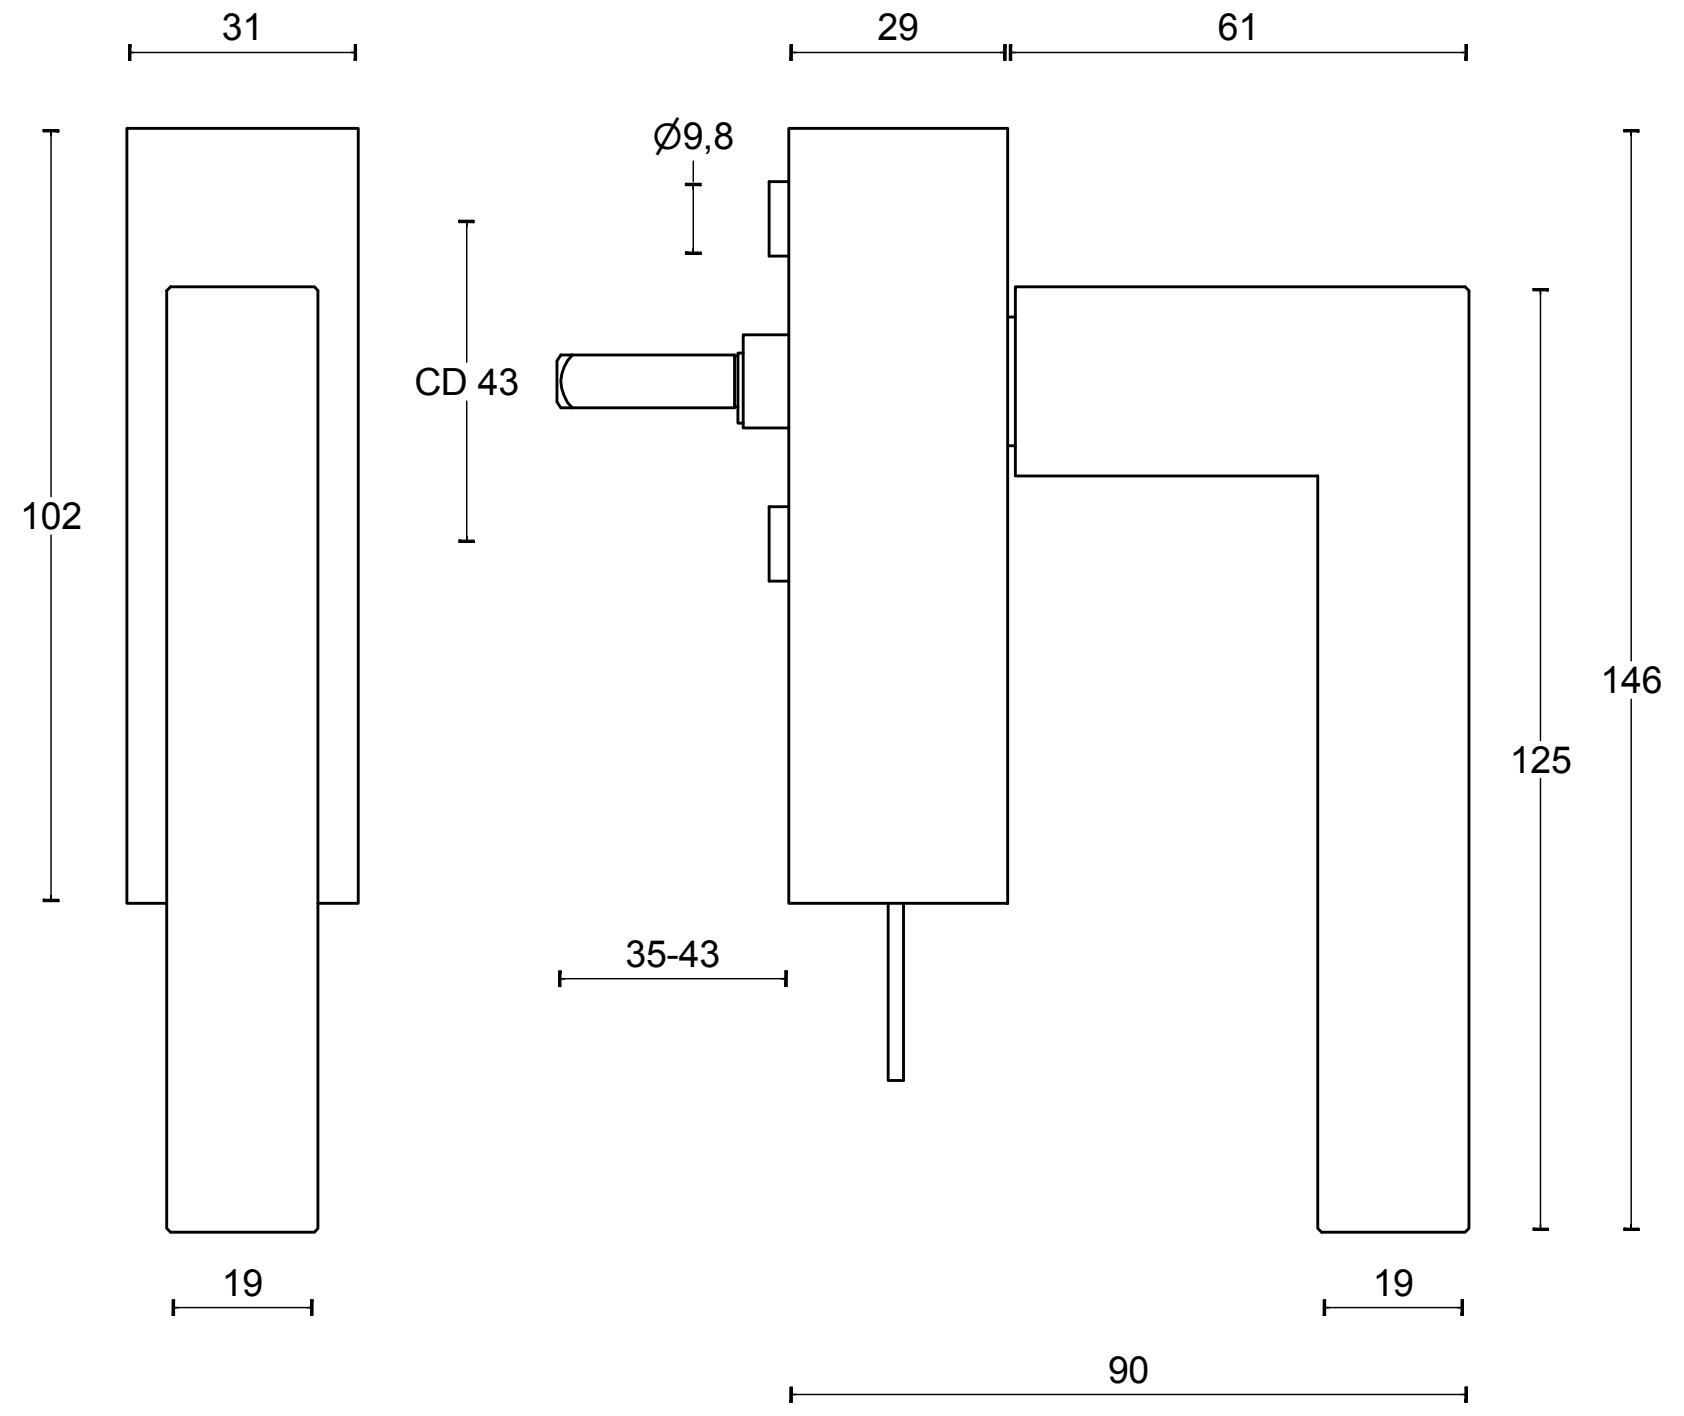

LSQIII-DKLOCK

locking tilt and turn
window handle
stainless steel

<h2>FORMANI®</h2>		Part number:	
		Description:	
Doc no.:	1503D042 LSQIII-DKLOCK V01.dwg	<h1>LSQIII-DKLOCK</h1>	<h2>A3</h2>
Drawn by:	Christian Brimbois		
<small>FORMANI HOLLAND B.V. EUROPALAAN 12 6199 AB MAASTRICHT-AIRPORT NL T +31 (0)43 308 90 00 INFO@FORMANI.COM FORMANI.COM</small>			