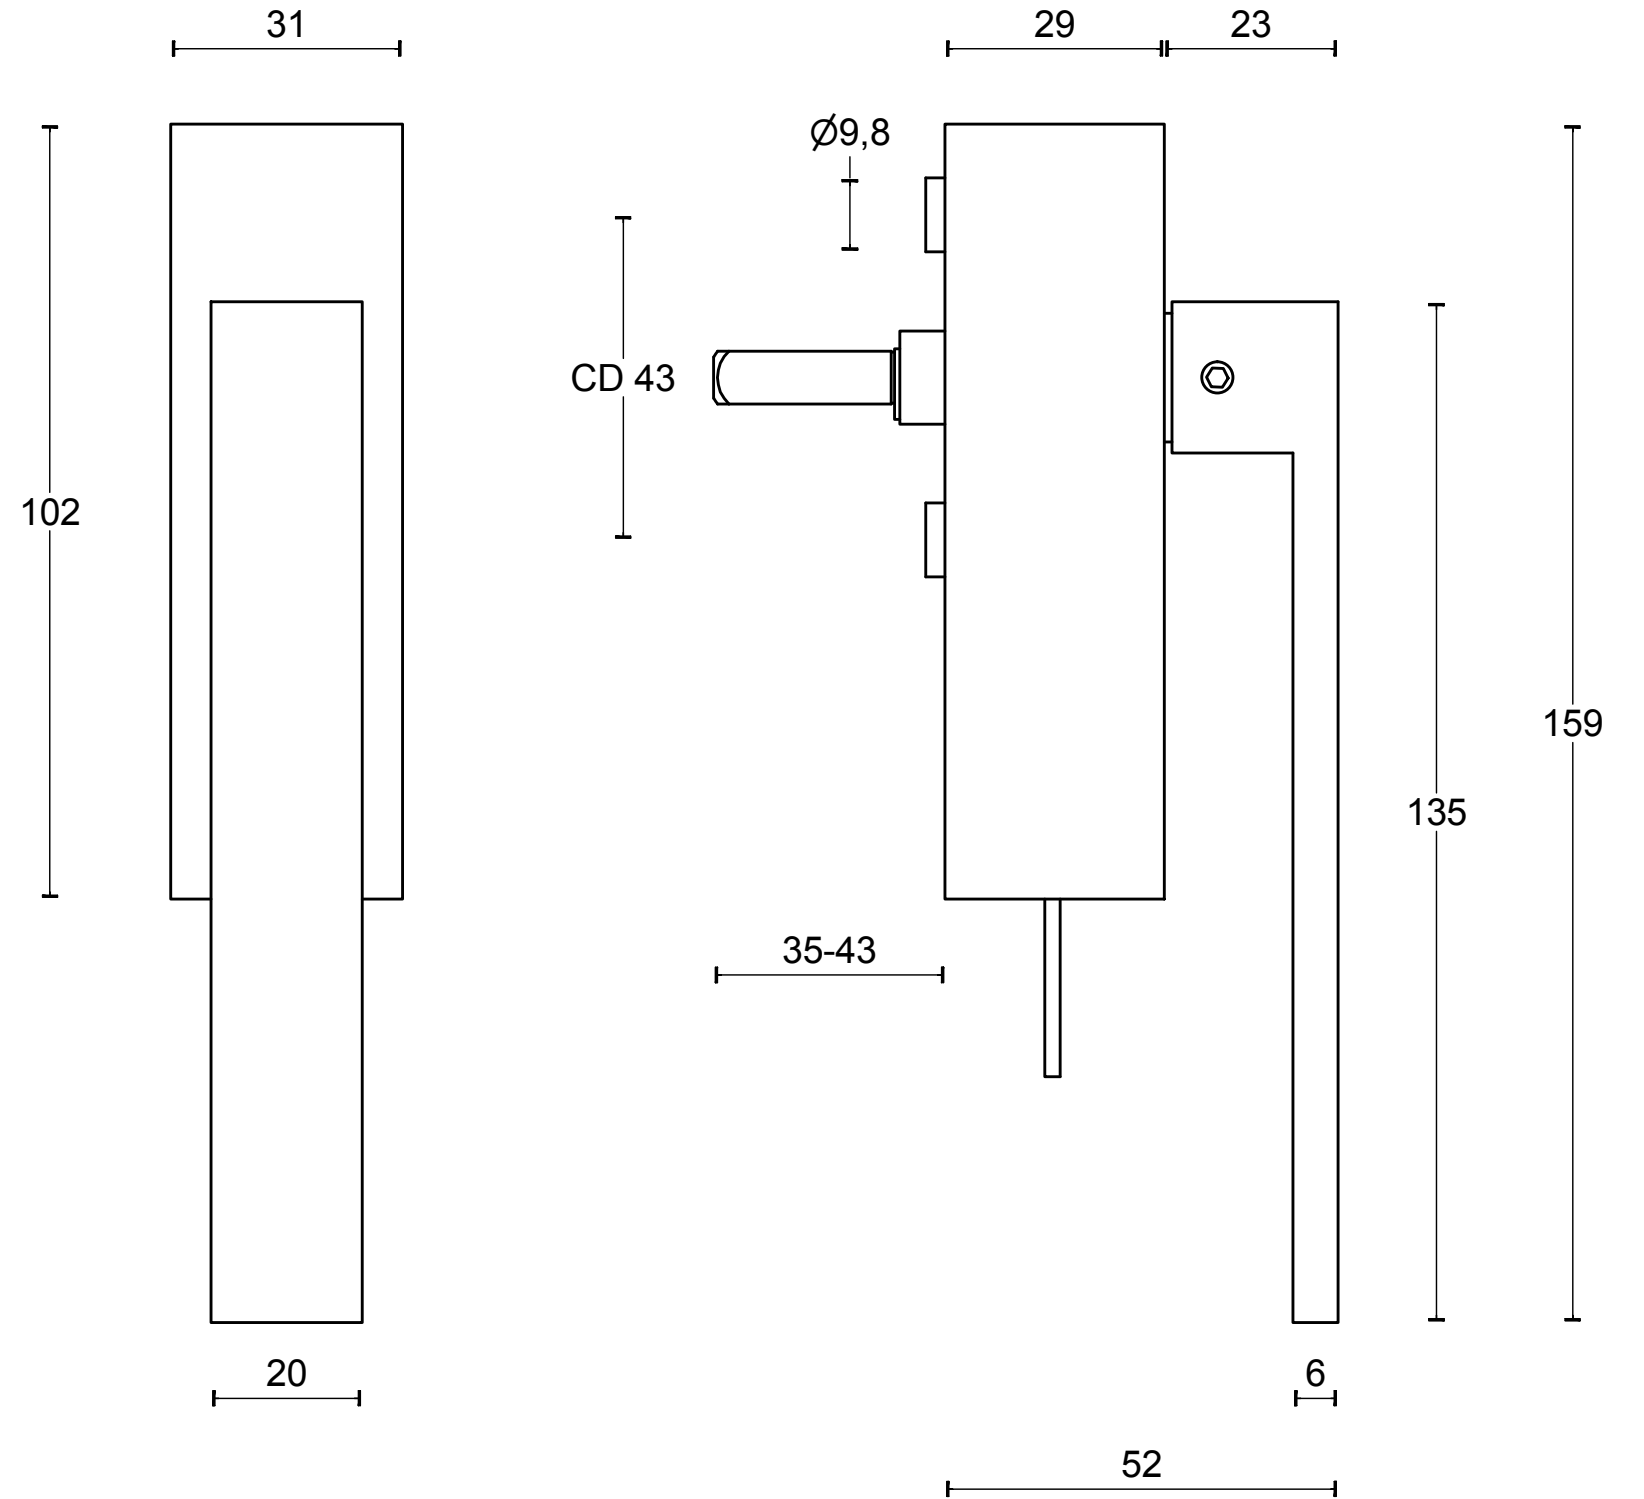

LSQIICB-DKLOCK

locking tilt and turn
window handle
with short neck
stainless steel

<h1>FORMANI®</h1>		Part number:	
		Description:	
Doc no.:	1503D041 LSQIICB-DKLOCK V01.dwg	<h2>LSQIICB-DKLOCK</h2>	A3
Drawn by:	Christian Brimbois		
FORMANI HOLLAND B.V. EUROPALAAN 12 6199 AB MAASTRICHT-AIRPORT NL T +31 (0)43 308 90 00 INFO@FORMANI.COM FORMANI.COM			