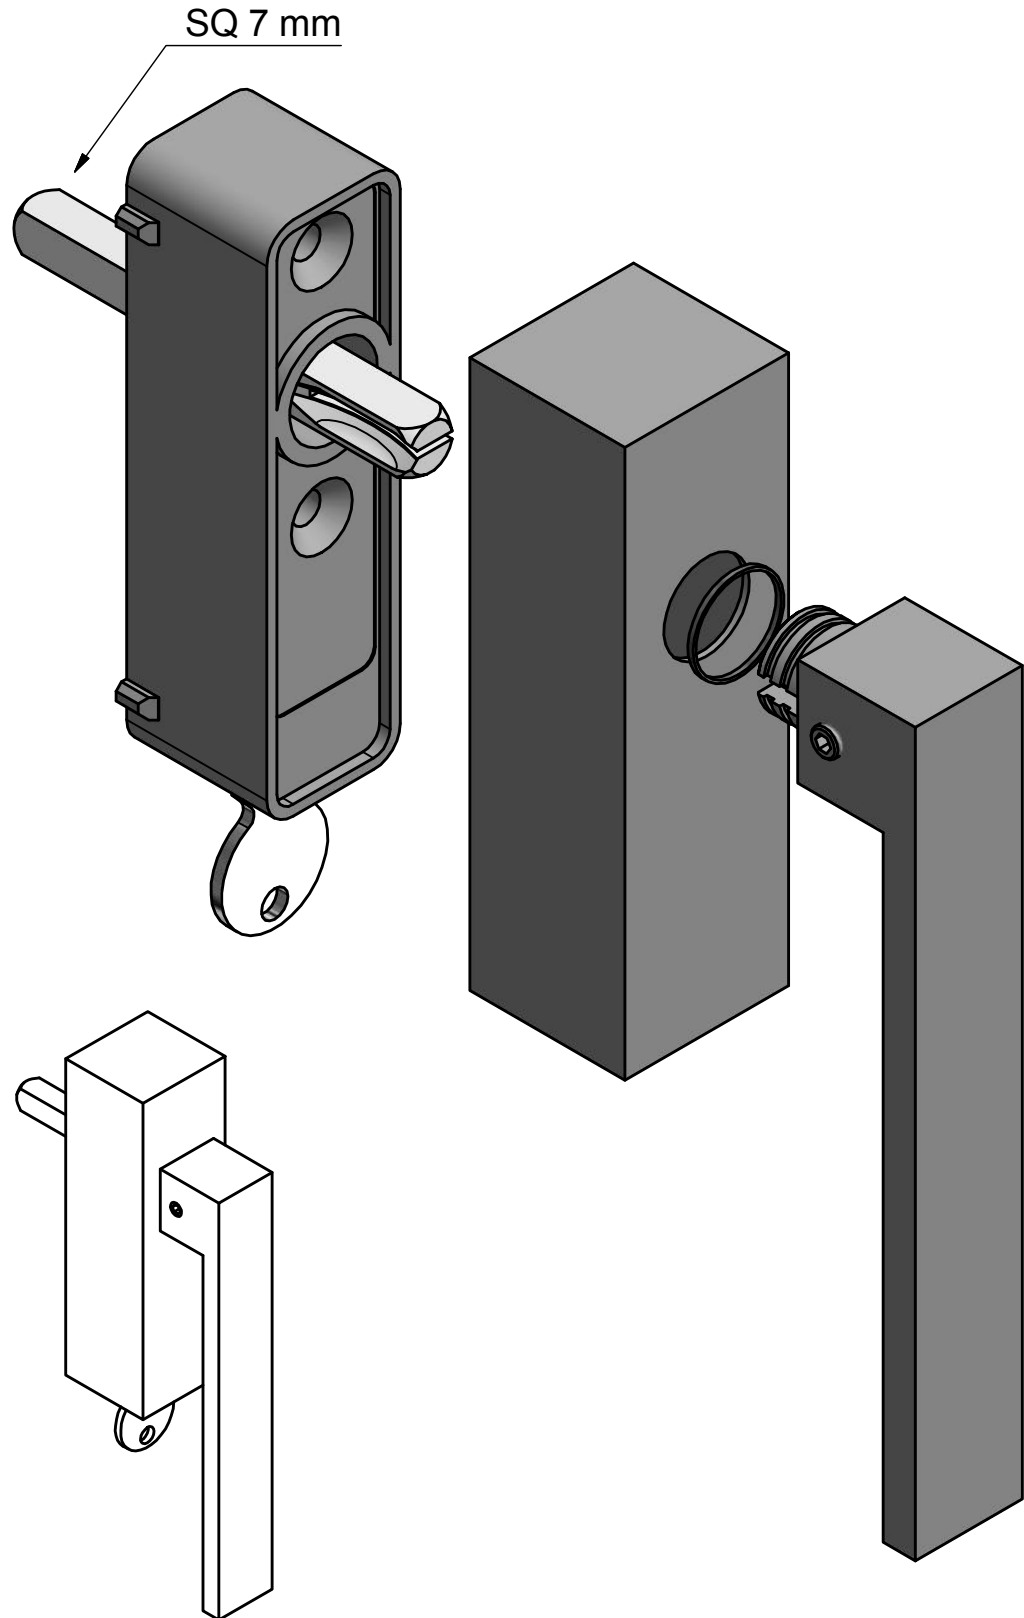

LSQIICB-DKLOCK

locking tilt and turn
window handle
with short neck
stainless steel

<h1>FORMANI®</h1>		Part number:	
		Description:	
Doc no.:	1503D041 LSQIICB-DKLOCK V01.dwg	<h2>LSQIICB-DKLOCK</h2>	A3
Drawn by:	Christian Brimbois		
FORMANI HOLLAND B.V. EUROPALAAN 12 6199 AB MAASTRICHT-AIRPORT NL T +31 (0)43 308 90 00 INFO@FORMANI.COM FORMANI.COM			