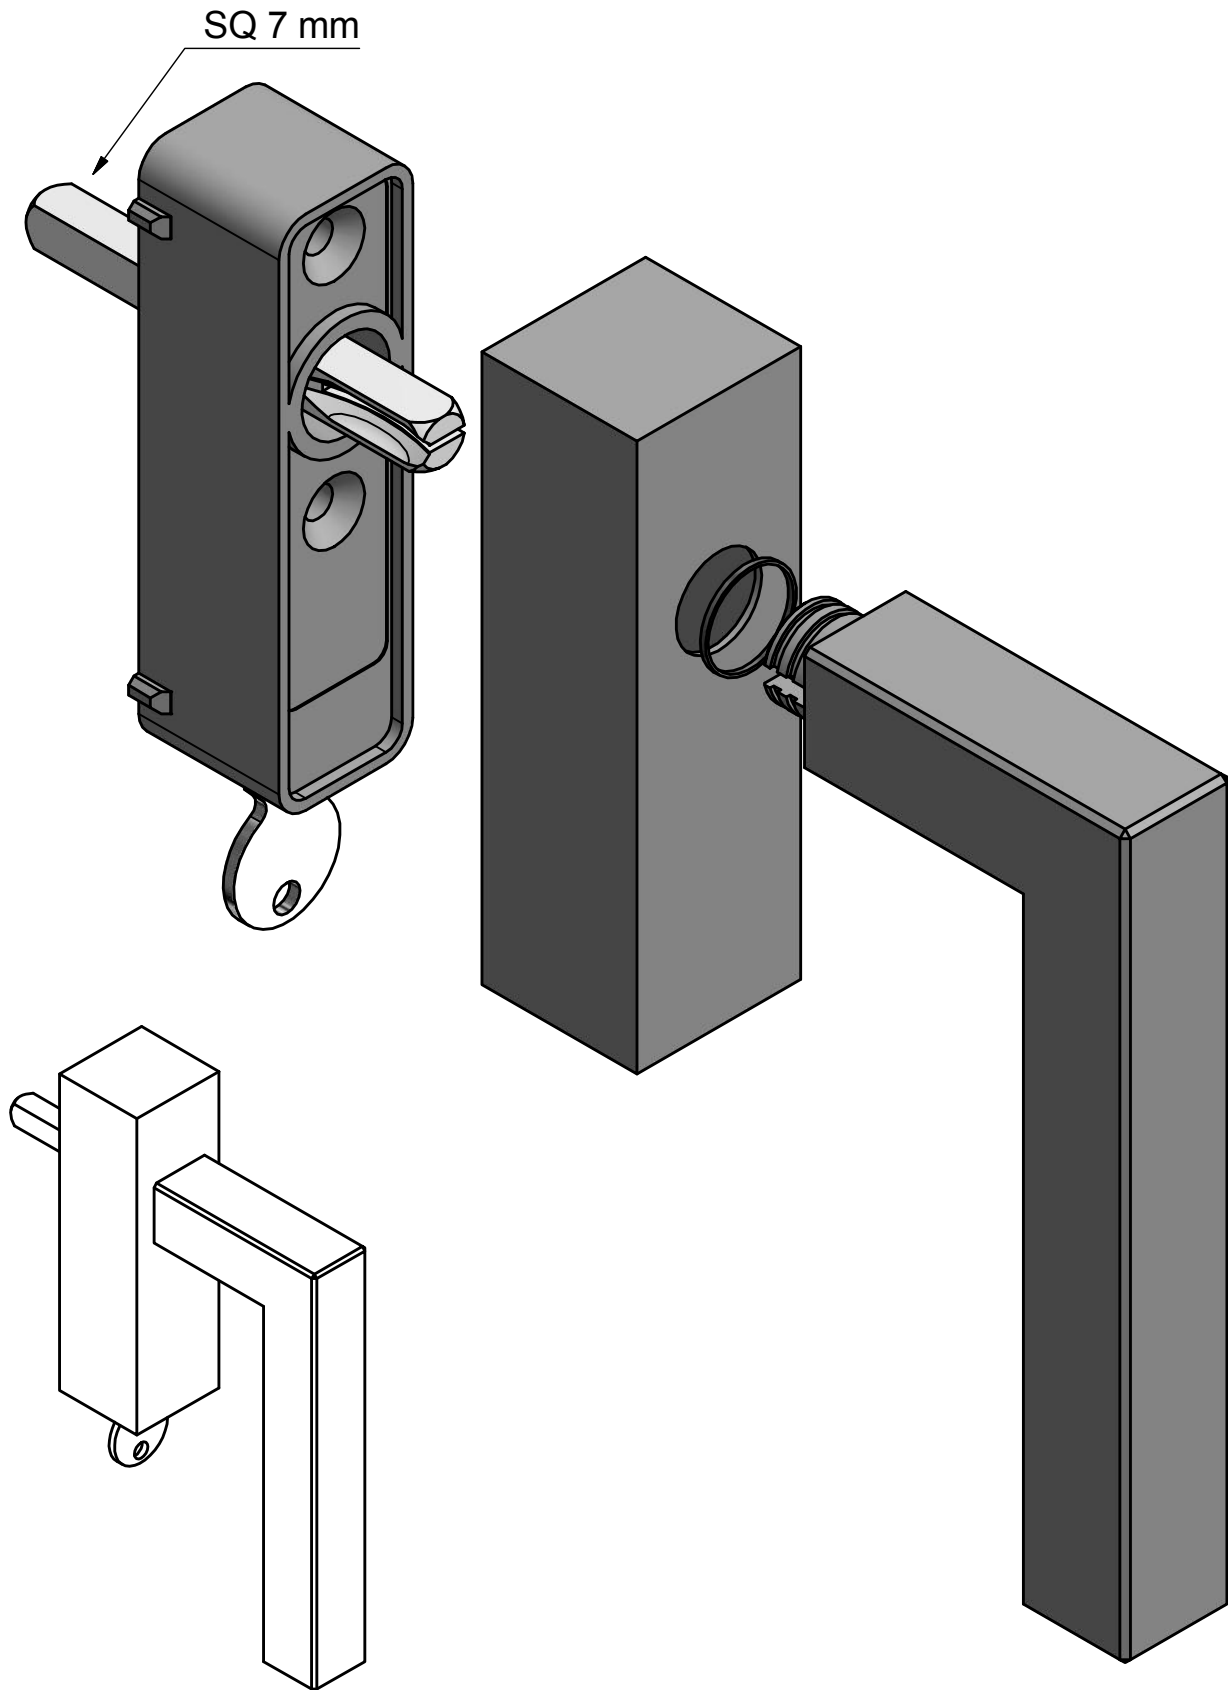

LSQI-DKLOCK

locking tilt and turn
window handle
stainless steel

| | | | |
|---|------------------------------|--------------|----------------|
| FORMANI® | | Part number: | |
| | | Description: | |
| Doc no.: | 1503D040 LSQI-DKLOCK V01.dwg | LSQI-DKLOCK | Format: |
| Drawn by: | Christian Brimbois | | Creation date: |
| FORMANI HOLLAND B.V. EUROPALAAN 12 6199 AB MAASTRICHT-AIRPORT NL T +31 (0)43 308 90 00 INFO@FORMANI.COM FORMANI.COM | | A3 | |