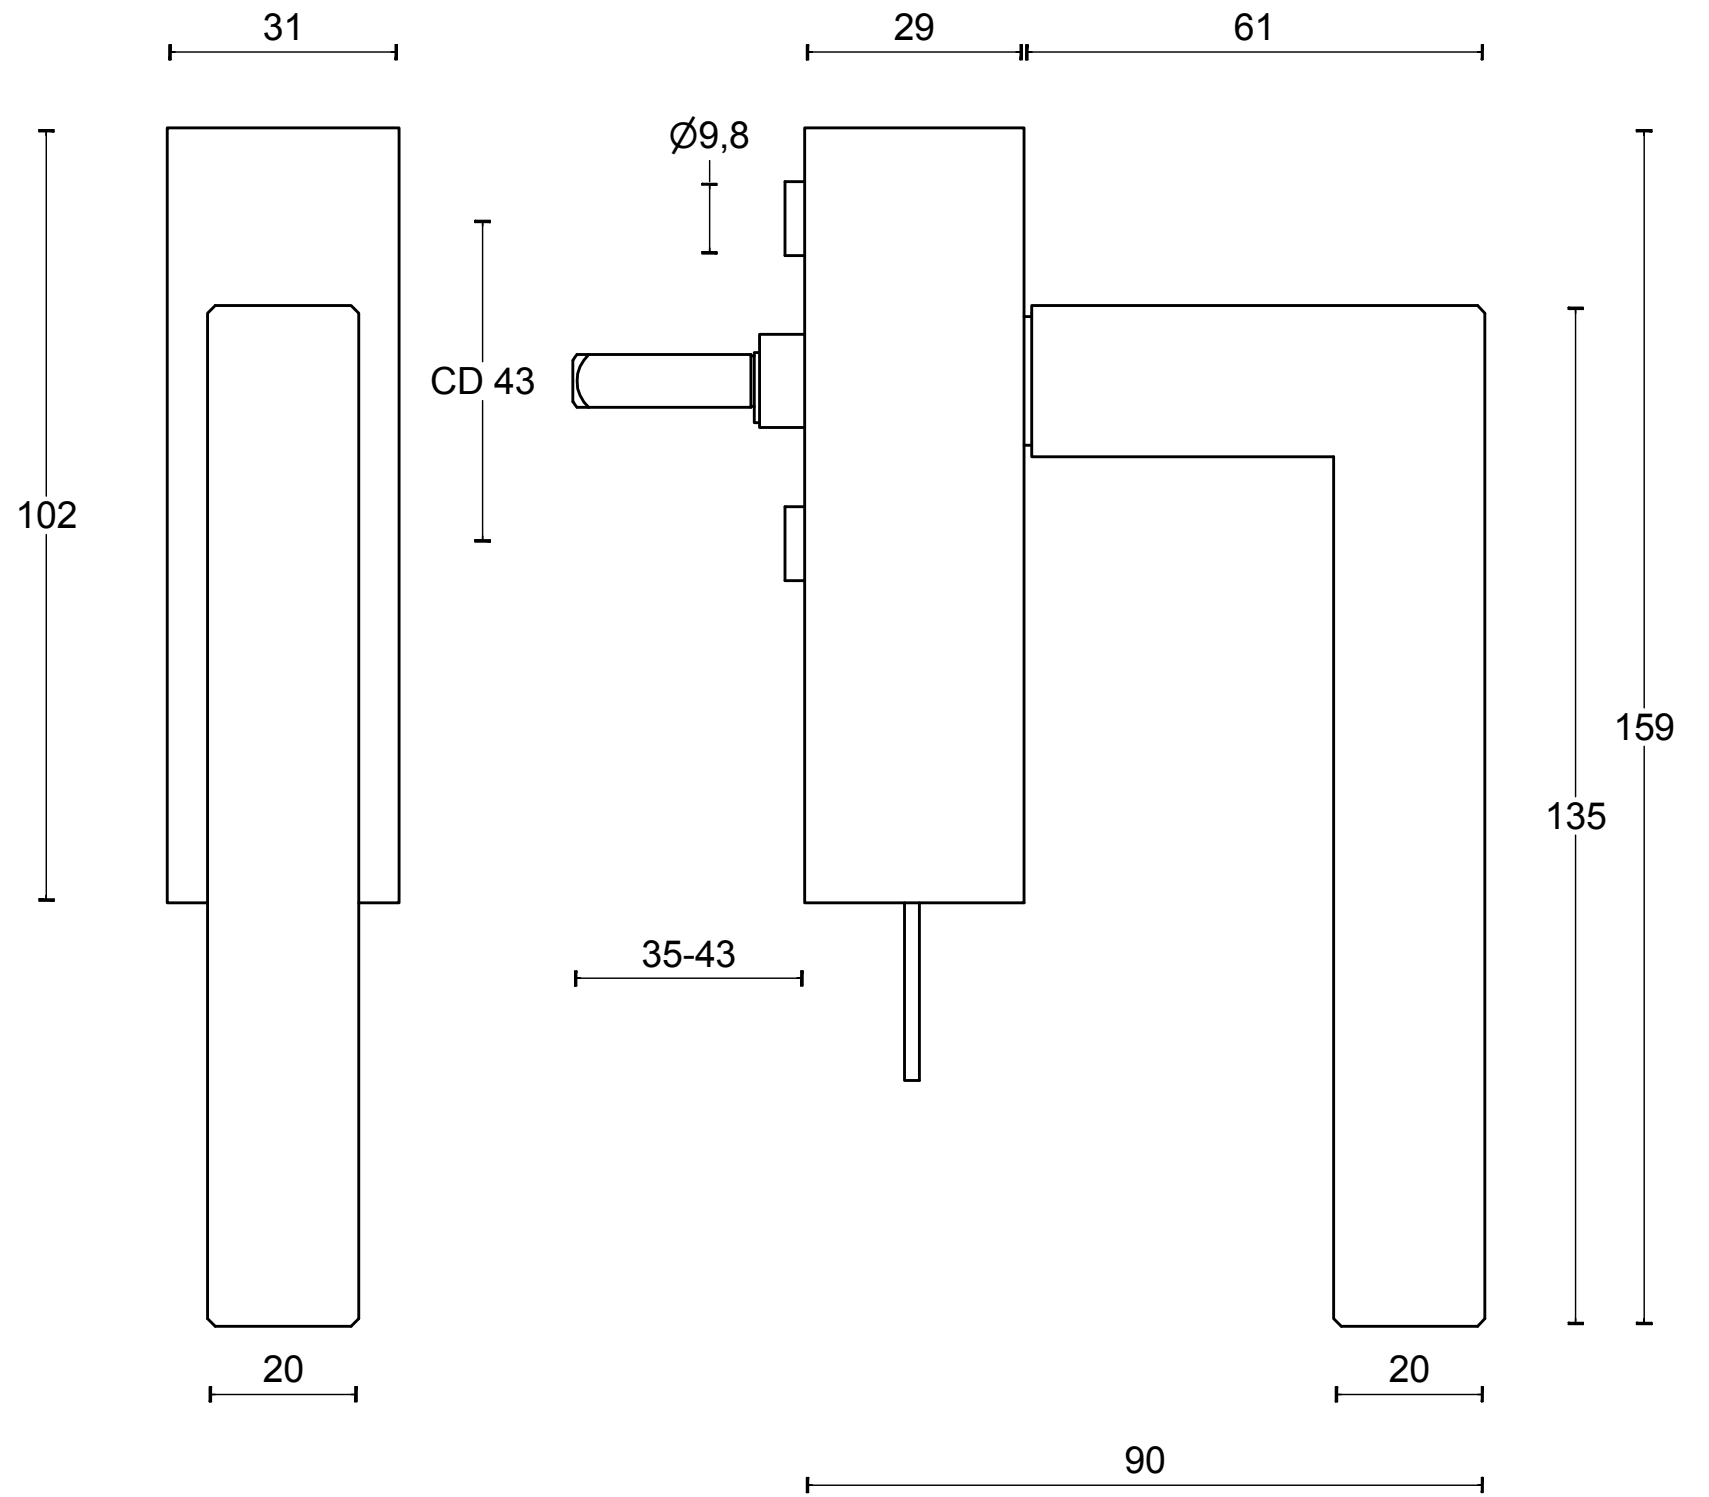

LSQI-DKLOCK

locking tilt and turn
window handle
stainless steel

| | | | |
|---|------------------------------|--------------|----------------|
| FORMANI® | | Part number: | |
| | | Description: | |
| Doc no.: | 1503D040 LSQI-DKLOCK V01.dwg | LSQI-DKLOCK | Format: |
| Drawn by: | Christian Brimbois | | Creation date: |
| FORMANI HOLLAND B.V. EUROPALAAN 12 6199 AB MAASTRICHT-AIRPORT NL T +31 (0)43 308 90 00 INFO@FORMANI.COM FORMANI.COM | | A3 | |