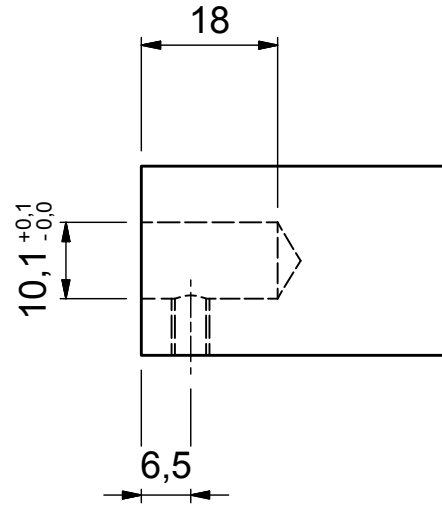

LSQKY

knob to operate cylinder
stainless steel

note:
pay attention on
the hole size to
match cylinder

FORMANI®		Part number:	
		Description: LSQKY	
Doc no.: 1502SK25 LSQKY V04.dwg	Drawn by: Christian Brimbois	Creation date: 3-2-2014	Format: A3
FORMANI HOLLAND B.V. EUROPALAAN 12 6199 AB MAASTRICHT-AIRPORT NL T +31 (0)43 308 90 00 INFO@FORMANI.COM FORMANI.COM			