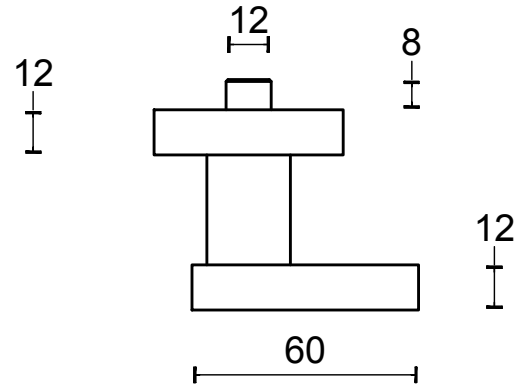

LSQ60-50

solid security plates
with fixed knob to suit
lever handle
stainless steel

<h1>FORMANI®</h1>		Part number:	
		Description:	
Doc no.:	1502S031-33 LSQ60-50 V01.dwg	<h2>LSQ60-50</h2>	Format:
Drawn by:	Christian Brimbois		Creation date:
FORMANI HOLLAND B.V. EUROPALAAN 12 6199 AB MAASTRICHT-AIRPORT NL T +31 (0)43 308 90 00 INFO@FORMANI.COM FORMANI.COM		<h1>A3</h1>	