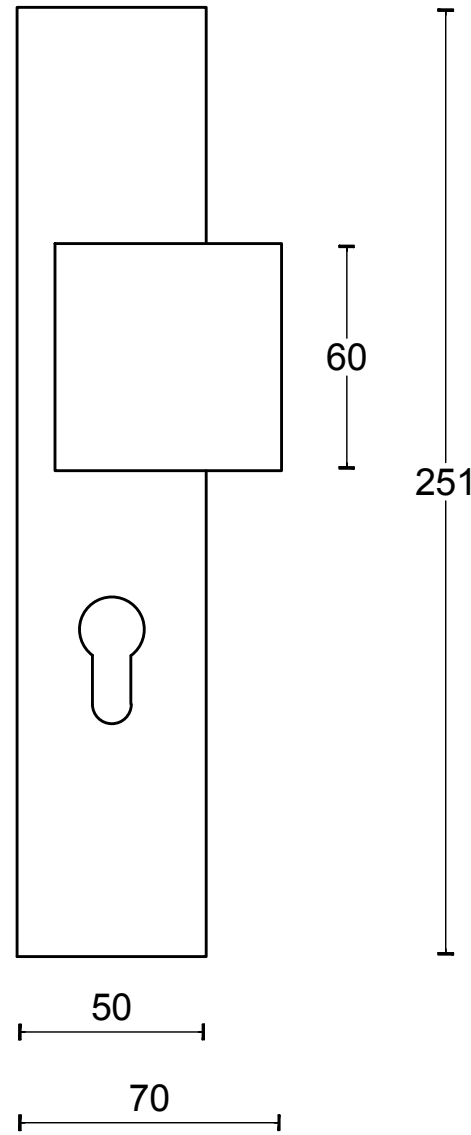

LSQ60-50

solid security plates
with fixed knob to suit
lever handle
stainless steel

<h1>FORMANI®</h1>		Part number:	
		Description:	
Doc no.:	1502S031-33 LSQ60-50 V01.dwg	<h2>LSQ60-50</h2>	Format:
Drawn by:	Christian Brimbois		Creation date:
FORMANI HOLLAND B.V. EUROPALAAN 12 6199 AB MAASTRICHT-AIRPORT NL T +31 (0)43 308 90 00 INFO@FORMANI.COM FORMANI.COM		<h1>A3</h1>	