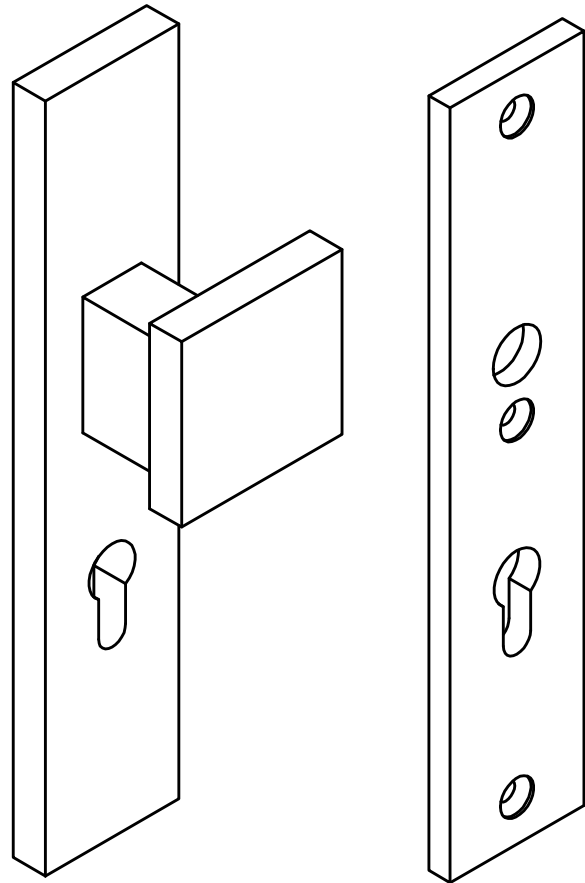

LSQ60-50

solid security plates
with fixed knob to suit
lever handle
stainless steel

<h1>FORMANI®</h1>		Part number:	
		Description:	
Doc no.:	1502S031-33 LSQ60-50 V01.dwg	<h2>LSQ60-50</h2>	Format:
Drawn by:	Christian Brimbois		Creation date:
FORMANI HOLLAND B.V. EUROPALAAN 12 6199 AB MAASTRICHT-AIRPORT NL T +31 (0)43 308 90 00 INFO@FORMANI.COM FORMANI.COM		<h1>A3</h1>	