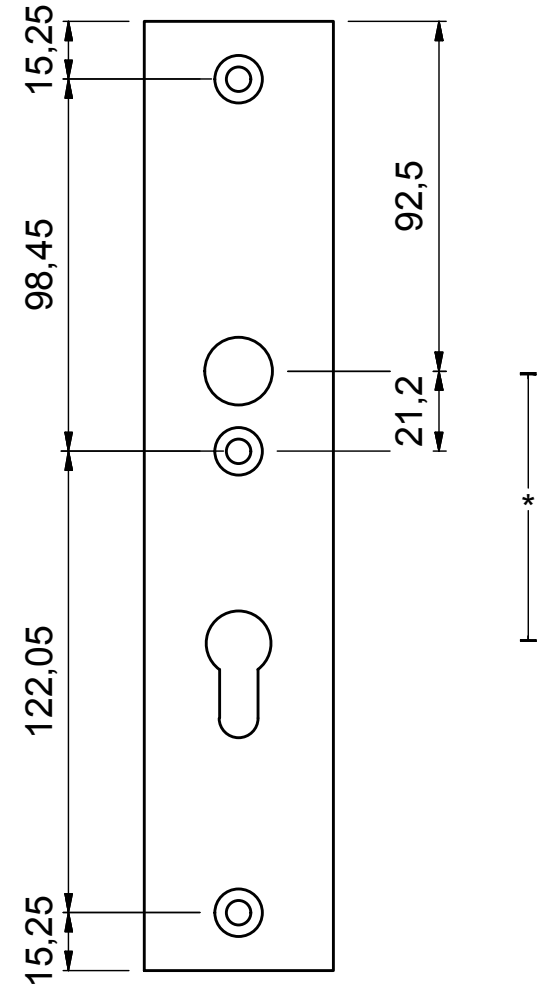

LSQ60-50

solid security plates
with fixed knob to suit
lever handle
stainless steel

<h1>FORMANI®</h1>		Part number:	
		Description:	
Doc no.:	1502S031-33 LSQ60-50 V01.dwg	<h2>LSQ60-50</h2>	Format:
Drawn by:	Christian Brimbois		Creation date:
FORMANI HOLLAND B.V. EUROPALAAN 12 6199 AB MAASTRICHT-AIRPORT NL T +31 (0)43 308 90 00 INFO@FORMANI.COM FORMANI.COM		<h1>A3</h1>	