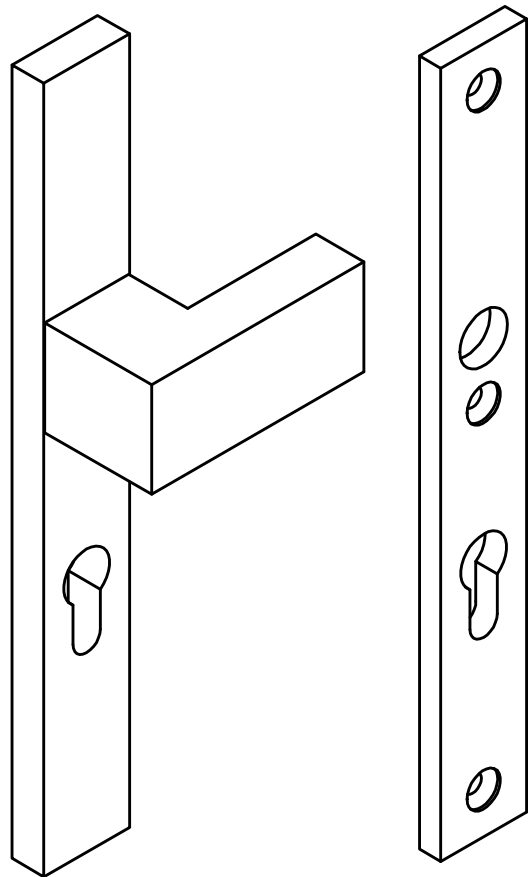

LSQ50-28

solid security plates
with fixed knob to suit
lever handle
stainless steel

<h1>FORMANI®</h1>		Part number:	
		Description:	
Doc no.:	1502S021-23 LSQ50-28 V01.dwg	<h2>LSQ50-28</h2>	Format:
Drawn by:	Christian Brimbois		Creation date:
FORMANI HOLLAND B.V. EUROPALAAN 12 6199 AB MAASTRICHT-AIRPORT NL T +31 (0)43 308 90 00 INFO@FORMANI.COM FORMANI.COM		<h1>A3</h1>	