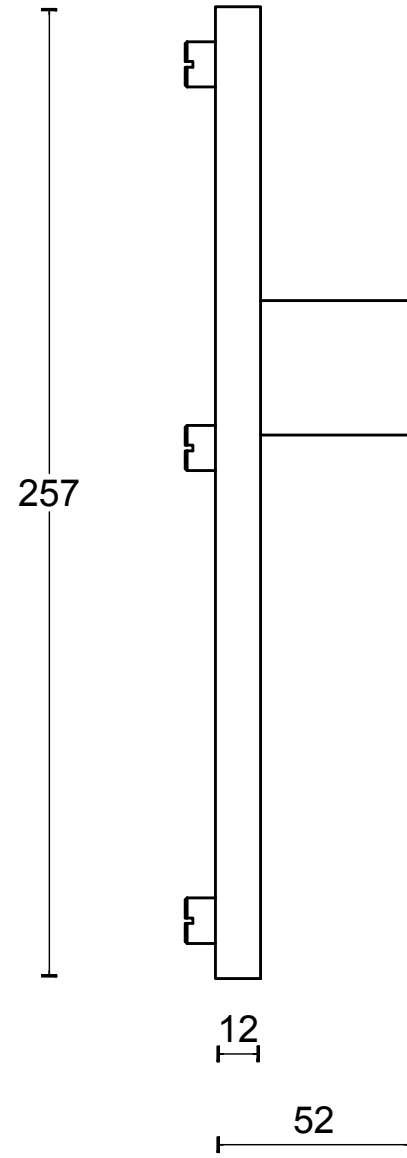

LSQ50-28

solid security plates
with fixed knob to suit
lever handle
stainless steel

<h1>FORMANI®</h1>		Part number:	
		Description:	
Doc no.:	1502S021-23 LSQ50-28 V01.dwg	<h2>LSQ50-28</h2>	Format:
Drawn by:	Christian Brimbois		Creation date:
FORMANI HOLLAND B.V. EUROPALAAN 12 6199 AB MAASTRICHT-AIRPORT NL T +31 (0)43 308 90 00 INFO@FORMANI.COM FORMANI.COM		<h1>A3</h1>	