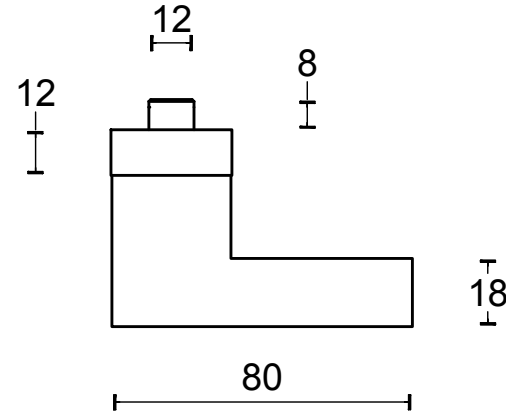

LSQ50-28

solid security plates
with fixed knob to suit
lever handle
stainless steel

<h1>FORMANI®</h1>		Part number:	
		Description:	
Doc no.:	1502S021-23 LSQ50-28 V01.dwg	<h2>LSQ50-28</h2>	Format:
Drawn by:	Christian Brimbois		Creation date:
FORMANI HOLLAND B.V. EUROPALAAN 12 6199 AB MAASTRICHT-AIRPORT NL T +31 (0)43 308 90 00 INFO@FORMANI.COM FORMANI.COM		<h1>A3</h1>	