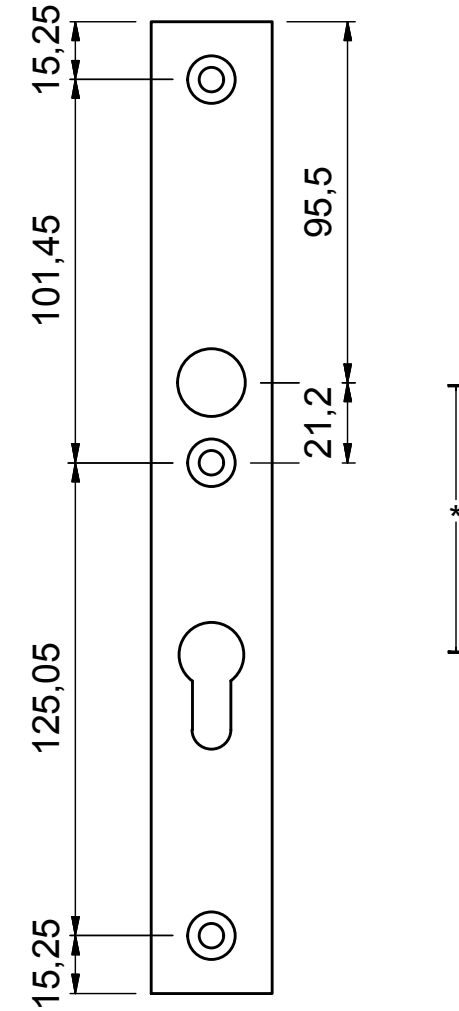

LSQ50-28

solid security plates
with fixed knob to suit
lever handle
stainless steel

<h1>FORMANI®</h1>		Part number:	
		Description:	
Doc no.:	1502S021-23 LSQ50-28 V01.dwg	<h2>LSQ50-28</h2>	Format:
Drawn by:	Christian Brimbois		Creation date:
FORMANI HOLLAND B.V. EUROPALAAN 12 6199 AB MAASTRICHT-AIRPORT NL T +31 (0)43 308 90 00 INFO@FORMANI.COM FORMANI.COM		<h1>A3</h1>	