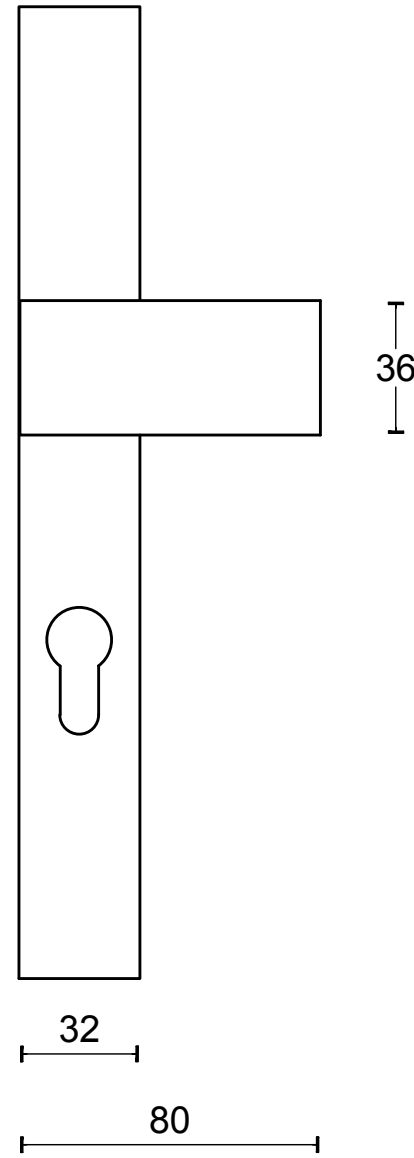

LSQ50-28

solid security plates
with fixed knob to suit
lever handle
stainless steel

<h1>FORMANI®</h1>		Part number:	
		Description:	
Doc no.:	1502S021-23 LSQ50-28 V01.dwg	<h2>LSQ50-28</h2>	Format:
Drawn by:	Christian Brimbois		Creation date:
FORMANI HOLLAND B.V. EUROPALAAN 12 6199 AB MAASTRICHT-AIRPORT NL T +31 (0)43 308 90 00 INFO@FORMANI.COM FORMANI.COM		<h1>A3</h1>	