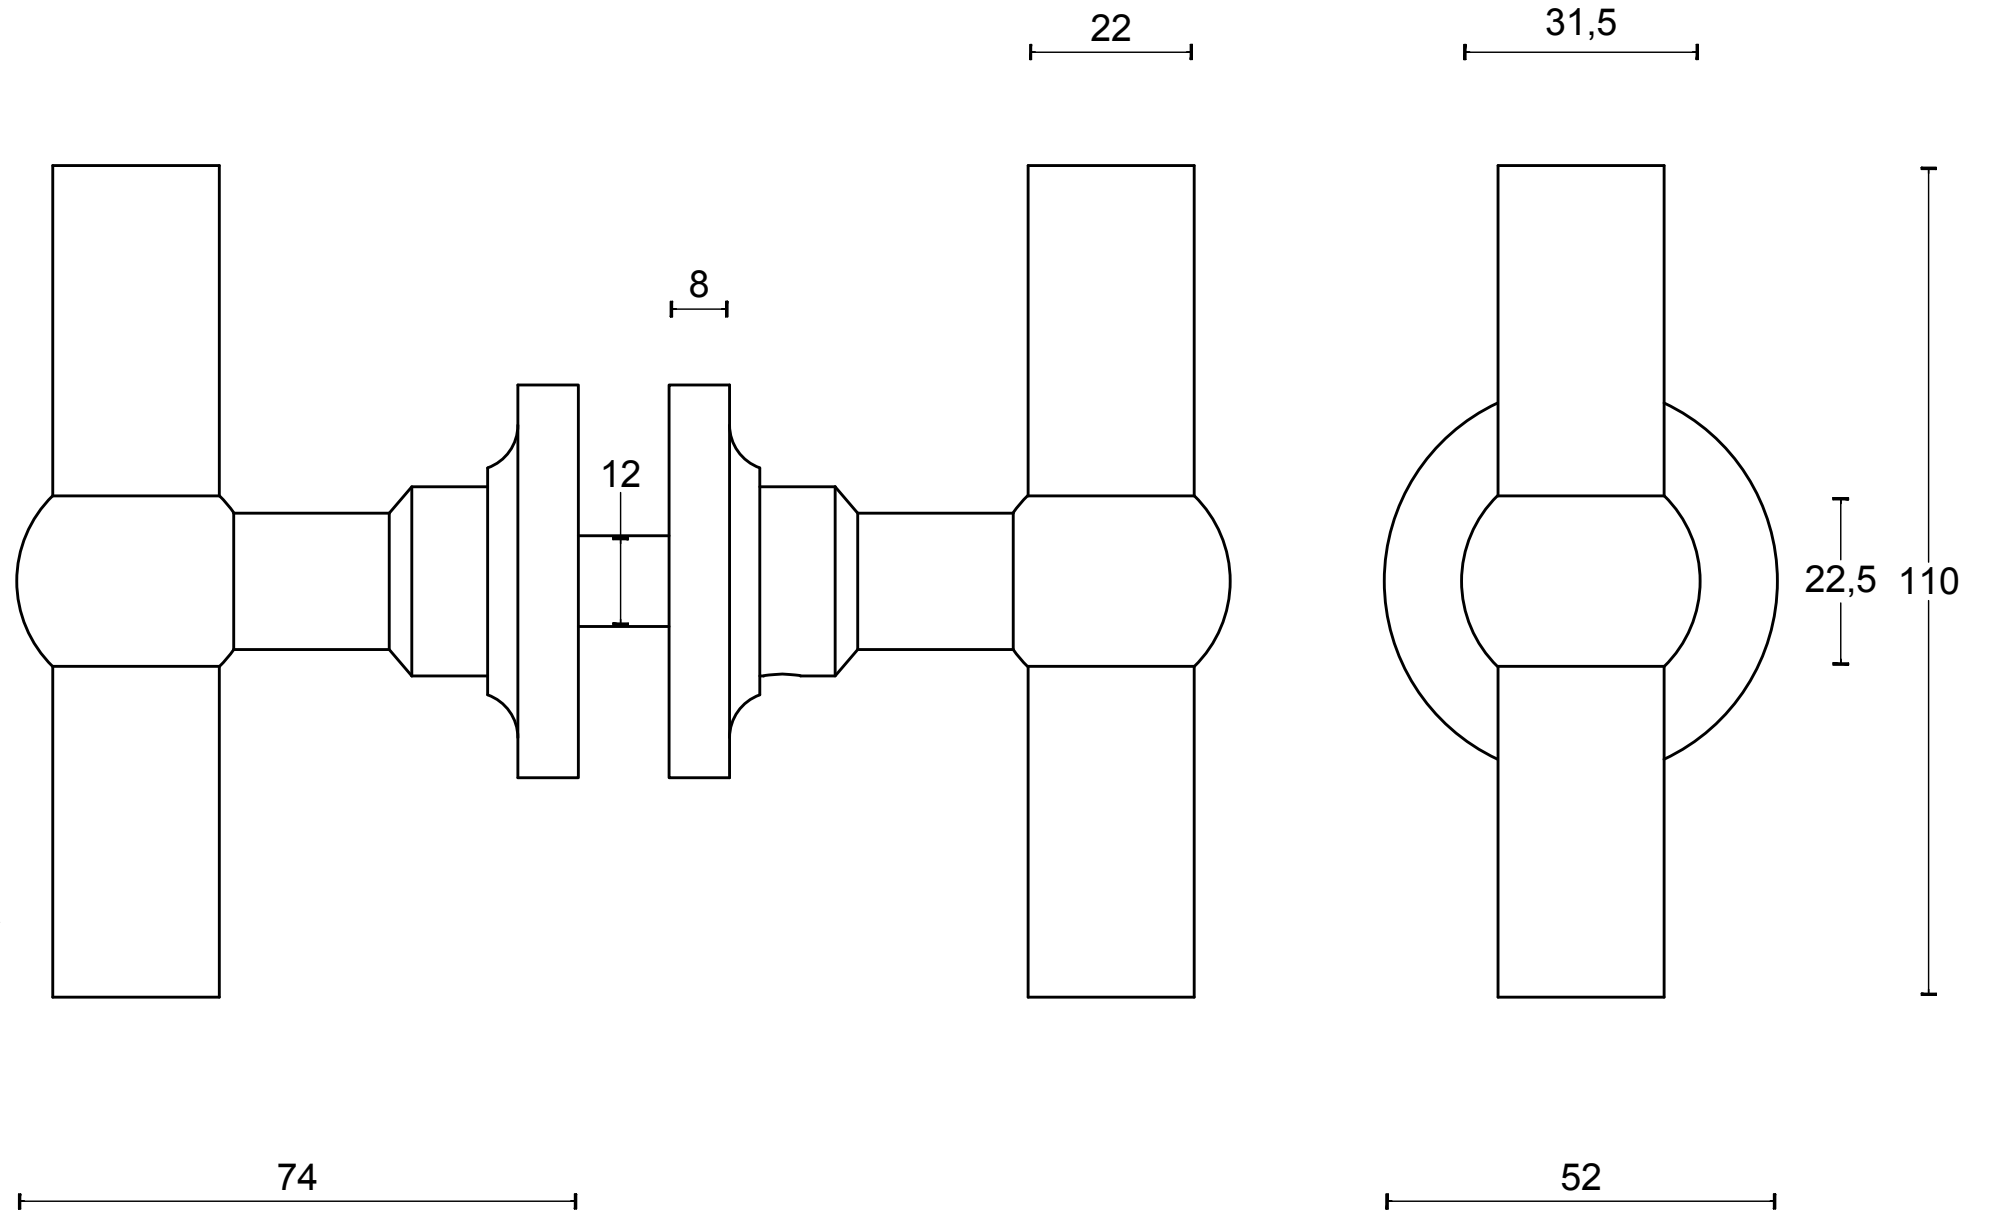

# FV22G

set of solid knobs for glass door  
fixed on rose  
stainless steel

<b>FORMANI®</b>		Part number:	
		Description: <b>FV22G</b>	
Doc no.: 1502K050 7 FV22G V02.dwg	Drawn by: Christian Brimbois	Creation date: 5-8-2016	Format: <b>A3</b>
FORMANI HOLLAND B.V. EUROPALAAN 12 6199 AB MAASTRICHT-AIRPORT NL T +31 (0)43 308 90 00 INFO@FORMANI.COM FORMANI.COM			