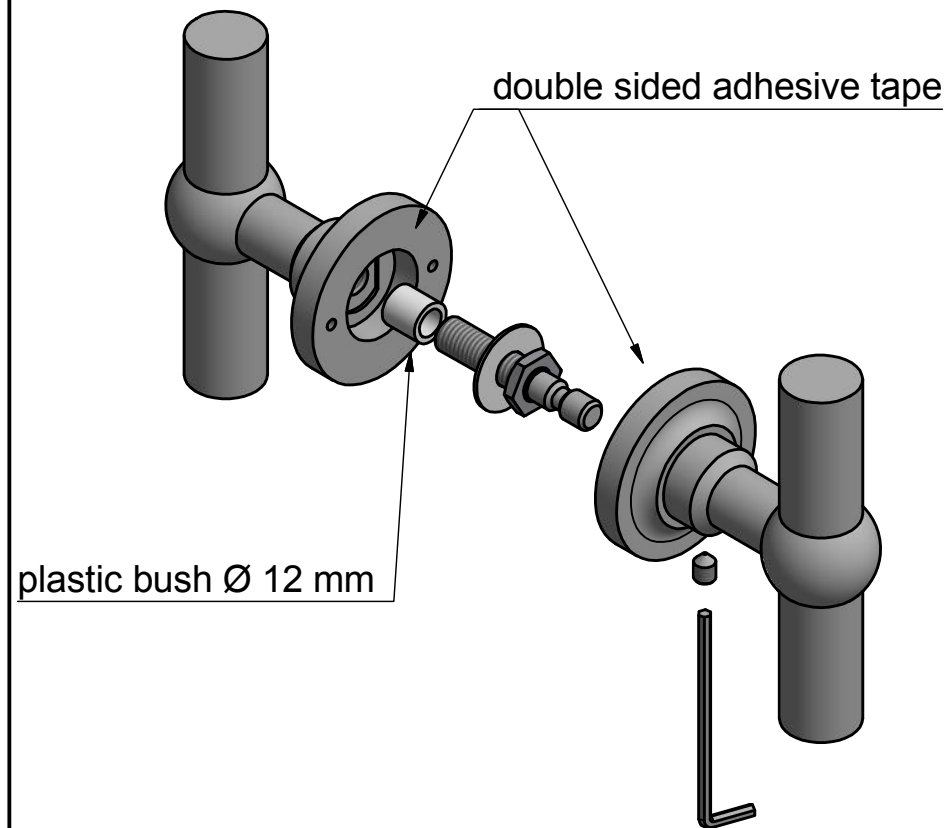

# FV22G

set of solid knobs for glass door  
fixed on rose  
stainless steel

<b>FORMANI®</b>		Part number:	
		Description: <b>FV22G</b>	
Doc no.: 1502K050 7 FV22G V02.dwg	Drawn by: Christian Brimbois	Creation date: 5-8-2016	Format: <b>A3</b>
FORMANI HOLLAND B.V. EUROPALAAN 12 6199 AB MAASTRICHT-AIRPORT NL T +31 (0)43 308 90 00 INFO@FORMANI.COM FORMANI.COM			