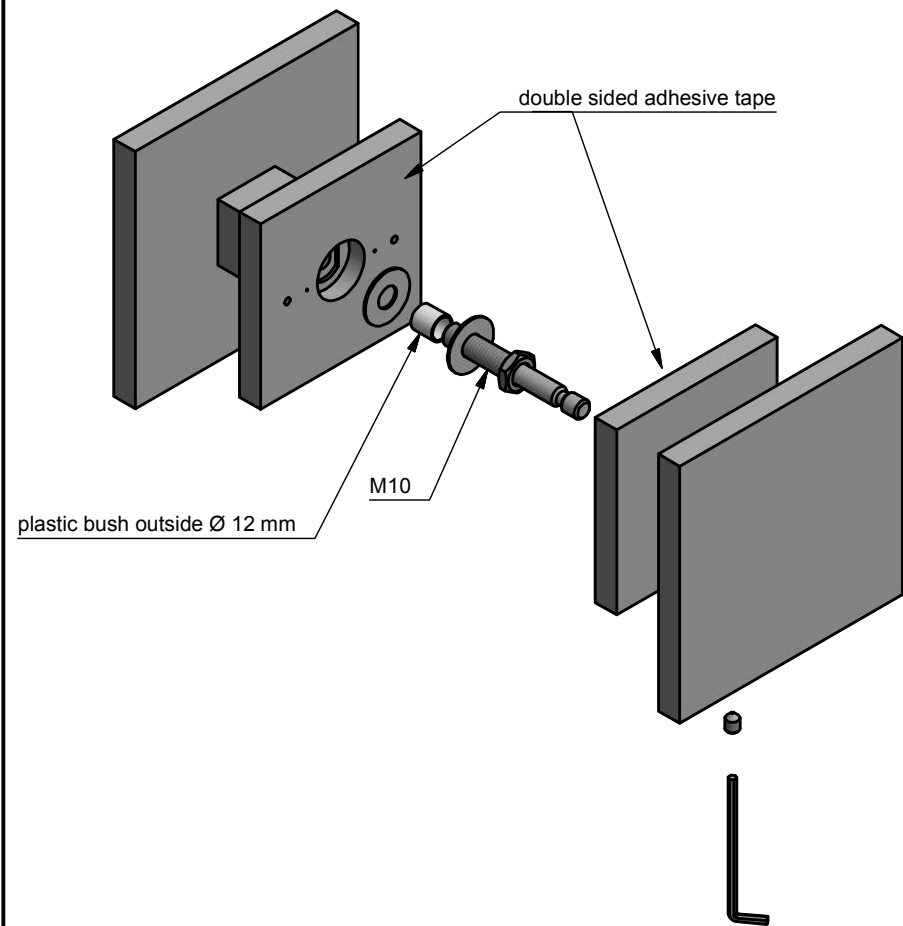

LSQ125G

set of solid knobs for glass door
fixed on rose
stainless steel

FORMANI®		Part number:	
		Description:	
Doc no.:	1502K025 7 LSQ125G V02.dwg	LSQ125G	Format:
Drawn by:	Christian Brimbois		Creation date:
FORMANI HOLLAND B.V. EUROPALAAN 12 6199 AB MAASTRICHT-AIRPORT NL T +31 (0)43 308 90 00 INFO@FORMANI.COM FORMANI.COM		A3	