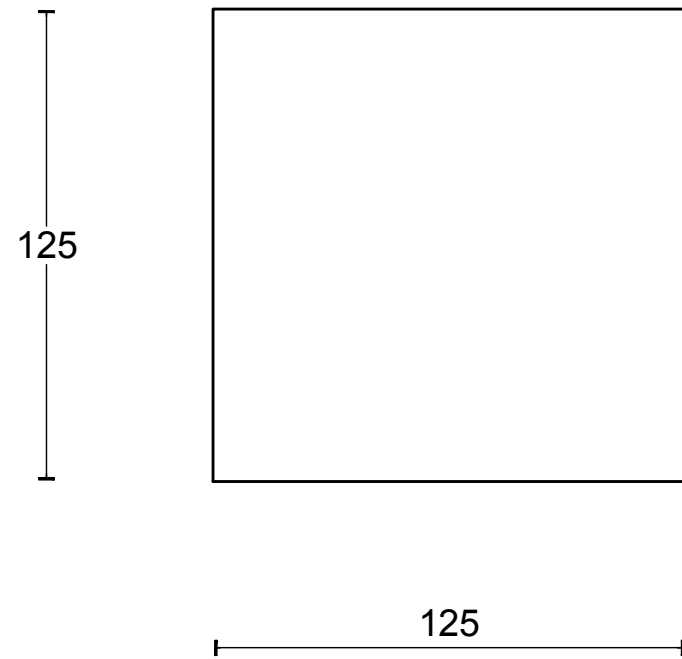

LSQ125G

set of solid knobs for glass door
fixed on rose
stainless steel

FORMANI®		Part number:	
		Description:	
Doc no.:	1502K025 7 LSQ125G V02.dwg	LSQ125G	Format:
Drawn by:	Christian Brimbois		Creation date:
FORMANI HOLLAND B.V. EUROPALAAN 12 6199 AB MAASTRICHT-AIRPORT NL T +31 (0)43 308 90 00 INFO@FORMANI.COM FORMANI.COM		A3	