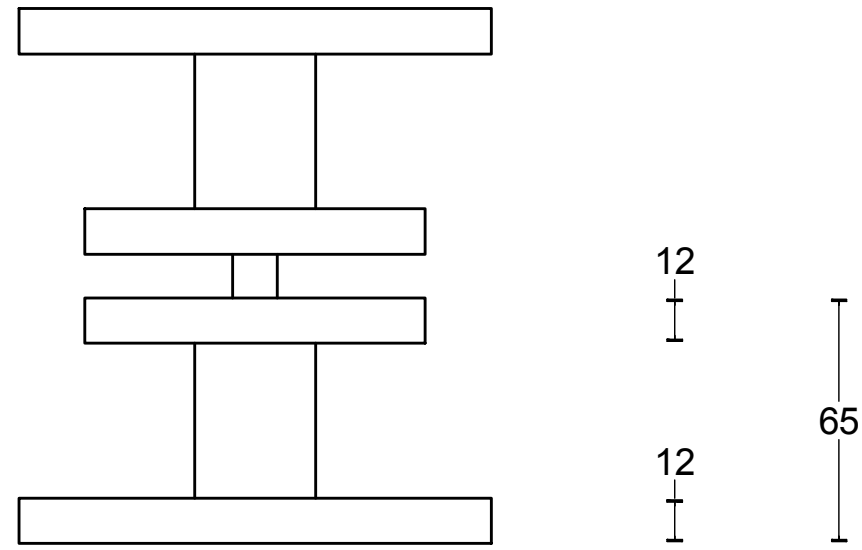

LSQ125G

set of solid knobs for glass door
fixed on rose
stainless steel

FORMANI®		Part number:	
		Description:	
Doc no.:	1502K025 7 LSQ125G V02.dwg	LSQ125G	Format:
Drawn by:	Christian Brimbois		Creation date:
FORMANI HOLLAND B.V. EUROPALAAN 12 6199 AB MAASTRICHT-AIRPORT NL T +31 (0)43 308 90 00 INFO@FORMANI.COM FORMANI.COM		A3	