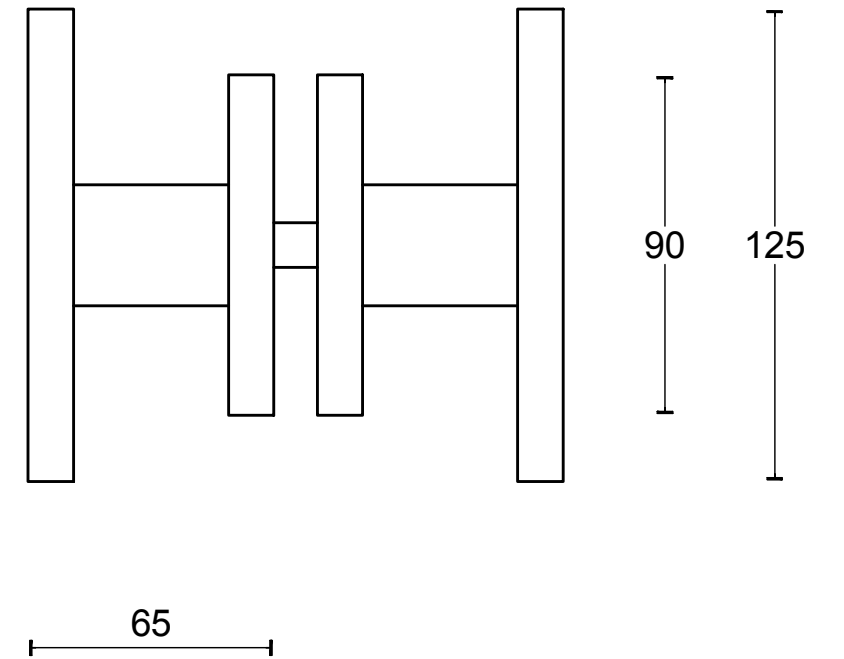

LSQ125G

set of solid knobs for glass door
fixed on rose
stainless steel

FORMANI®		Part number:	
		Description:	
Doc no.:	1502K025 7 LSQ125G V02.dwg	LSQ125G	Format:
Drawn by:	Christian Brimbois		Creation date:
FORMANI HOLLAND B.V. EUROPALAAN 12 6199 AB MAASTRICHT-AIRPORT NL T +31 (0)43 308 90 00 INFO@FORMANI.COM FORMANI.COM		A3	