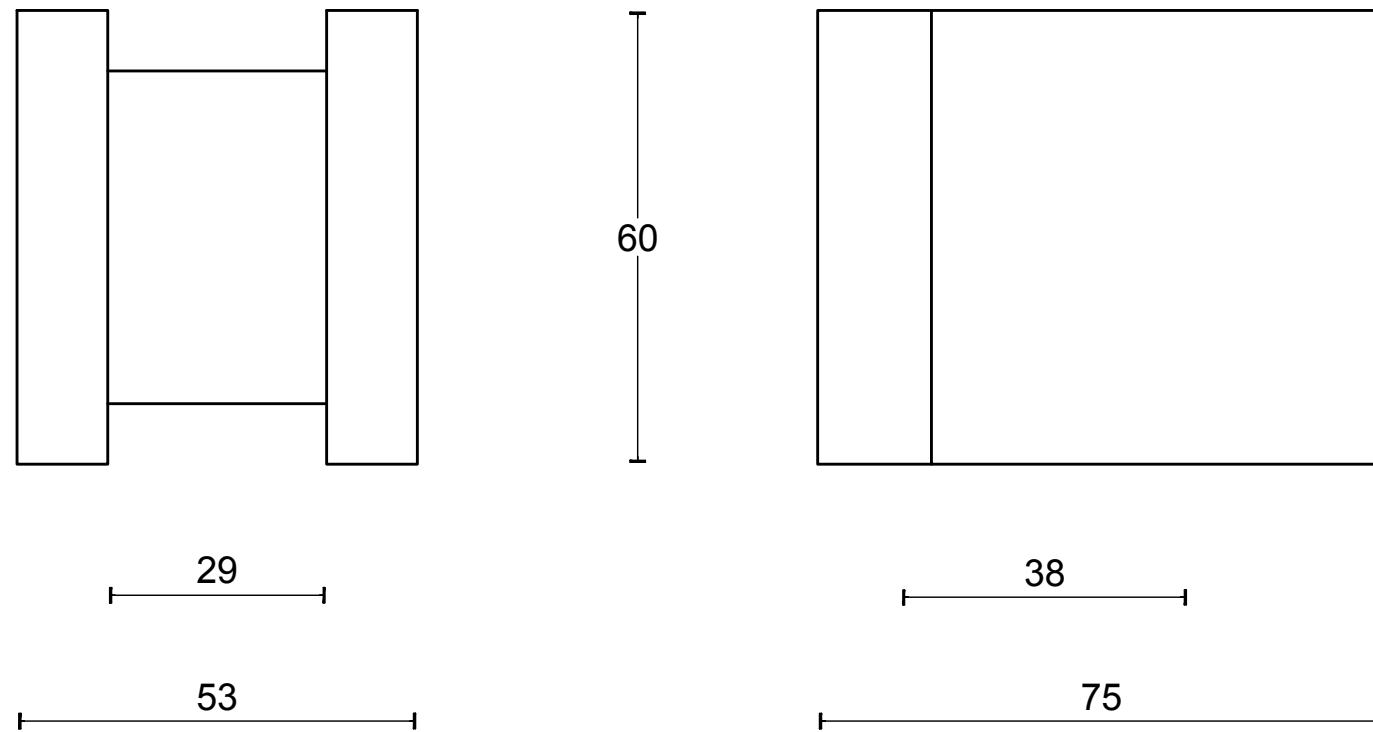

LSQ60V

solid front door knob
fixed on rose
stainless steel

FORMANI®		Part number:	
		Description: LSQ60V	
Doc no.:	1502K020 LSQ60V V01.dwg	Format:	A3
Drawn by:	Christian Brimbois	Creation date:	27-11-2014
FORMANI HOLLAND B.V. EUROPALAAN 12 6199 AB MAASTRICHT-AIRPORT NL T +31 (0)43 308 90 00 INFO@FORMANI.COM FORMANI.COM			