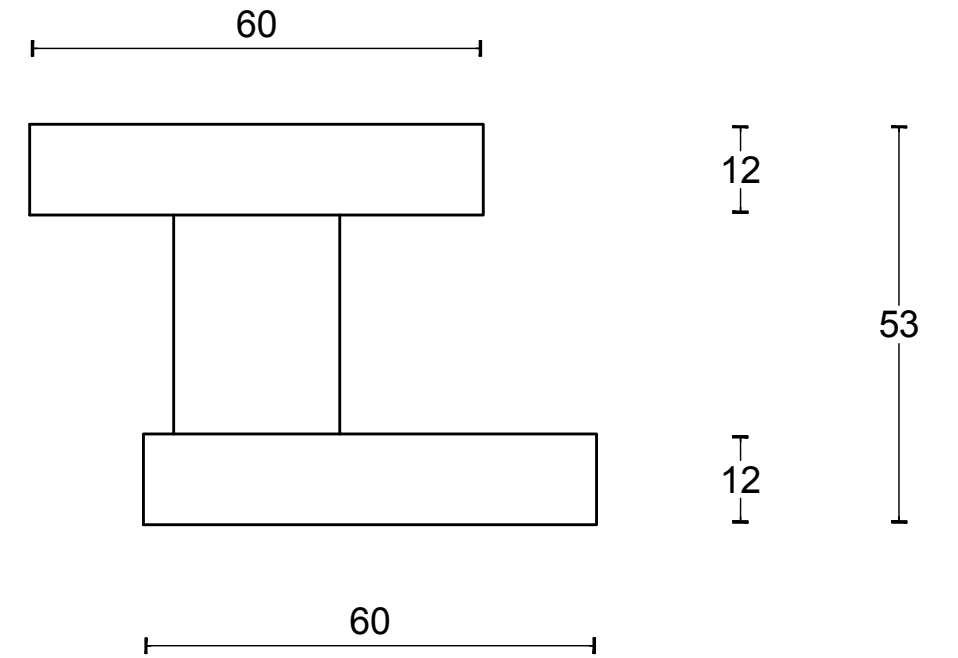

LSQ60V

solid front door knob
fixed on rose
stainless steel

FORMANI®		Part number:	
		Description: LSQ60V	
Doc no.:	1502K020 LSQ60V V01.dwg	Format:	A3
Drawn by:	Christian Brimbois	Creation date:	27-11-2014
FORMANI HOLLAND B.V. EUROPALAAN 12 6199 AB MAASTRICHT-AIRPORT NL T +31 (0)43 308 90 00 INFO@FORMANI.COM FORMANI.COM			