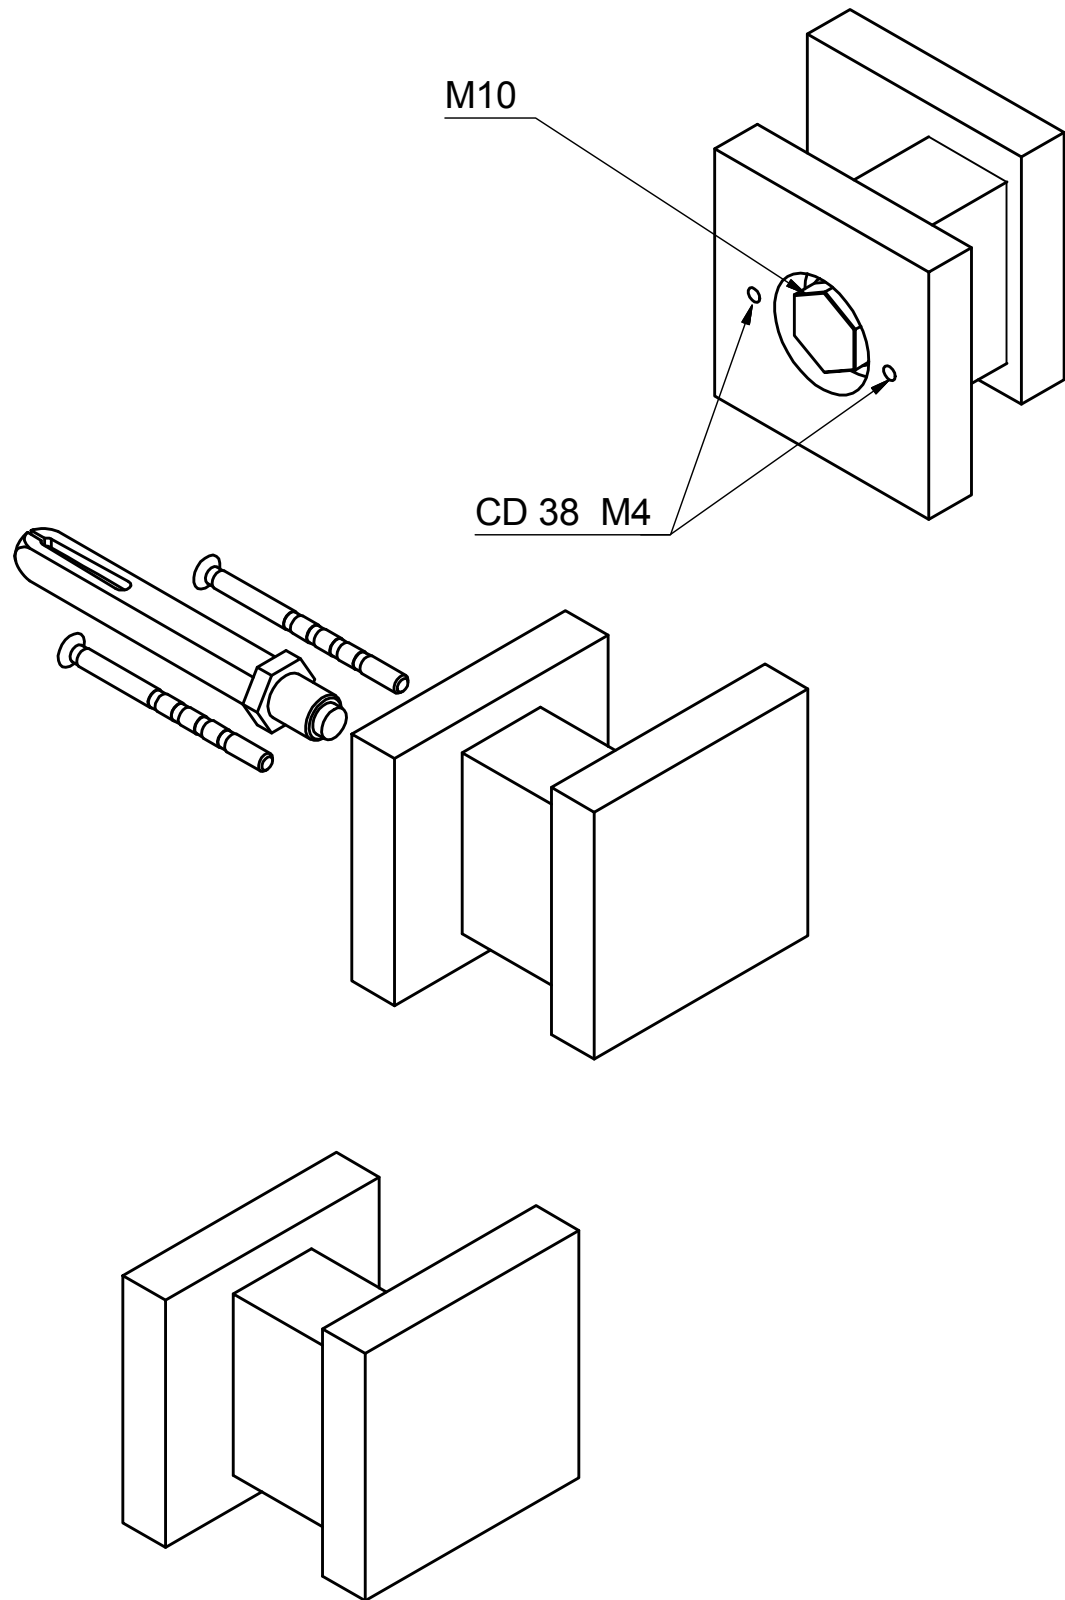

LSQ60V

solid front door knob
fixed on rose
stainless steel

FORMANI®		Part number:	
		Description: LSQ60V	
Doc no.:	1502K020 LSQ60V V01.dwg	Format:	A3
Drawn by:	Christian Brimbois	Creation date:	27-11-2014
FORMANI HOLLAND B.V. EUROPALAAN 12 6199 AB MAASTRICHT-AIRPORT NL T +31 (0)43 308 90 00 INFO@FORMANI.COM FORMANI.COM			