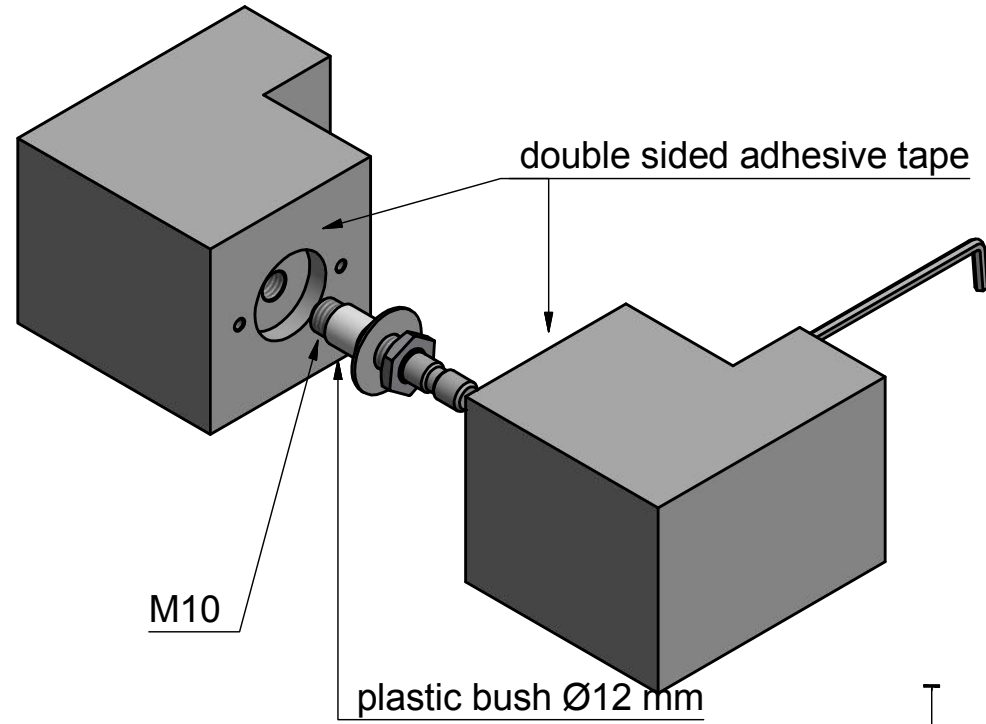

LSQ92G

set of solid knobs for glass door
fixed
stainless steel

FORMANI®		Part number:	
Doc no.:	1502K013 7 LSQ92G V02.dwg	LSQ92G	Format:
Drawn by:	Christian Brimbois		Creation date:
FORMANI HOLLAND B.V. EUROPALAAN 12 6199 AB MAASTRICHT-AIRPORT NL T +31 (0)43 308 90 00 INFO@FORMANI.COM FORMANI.COM		A3	