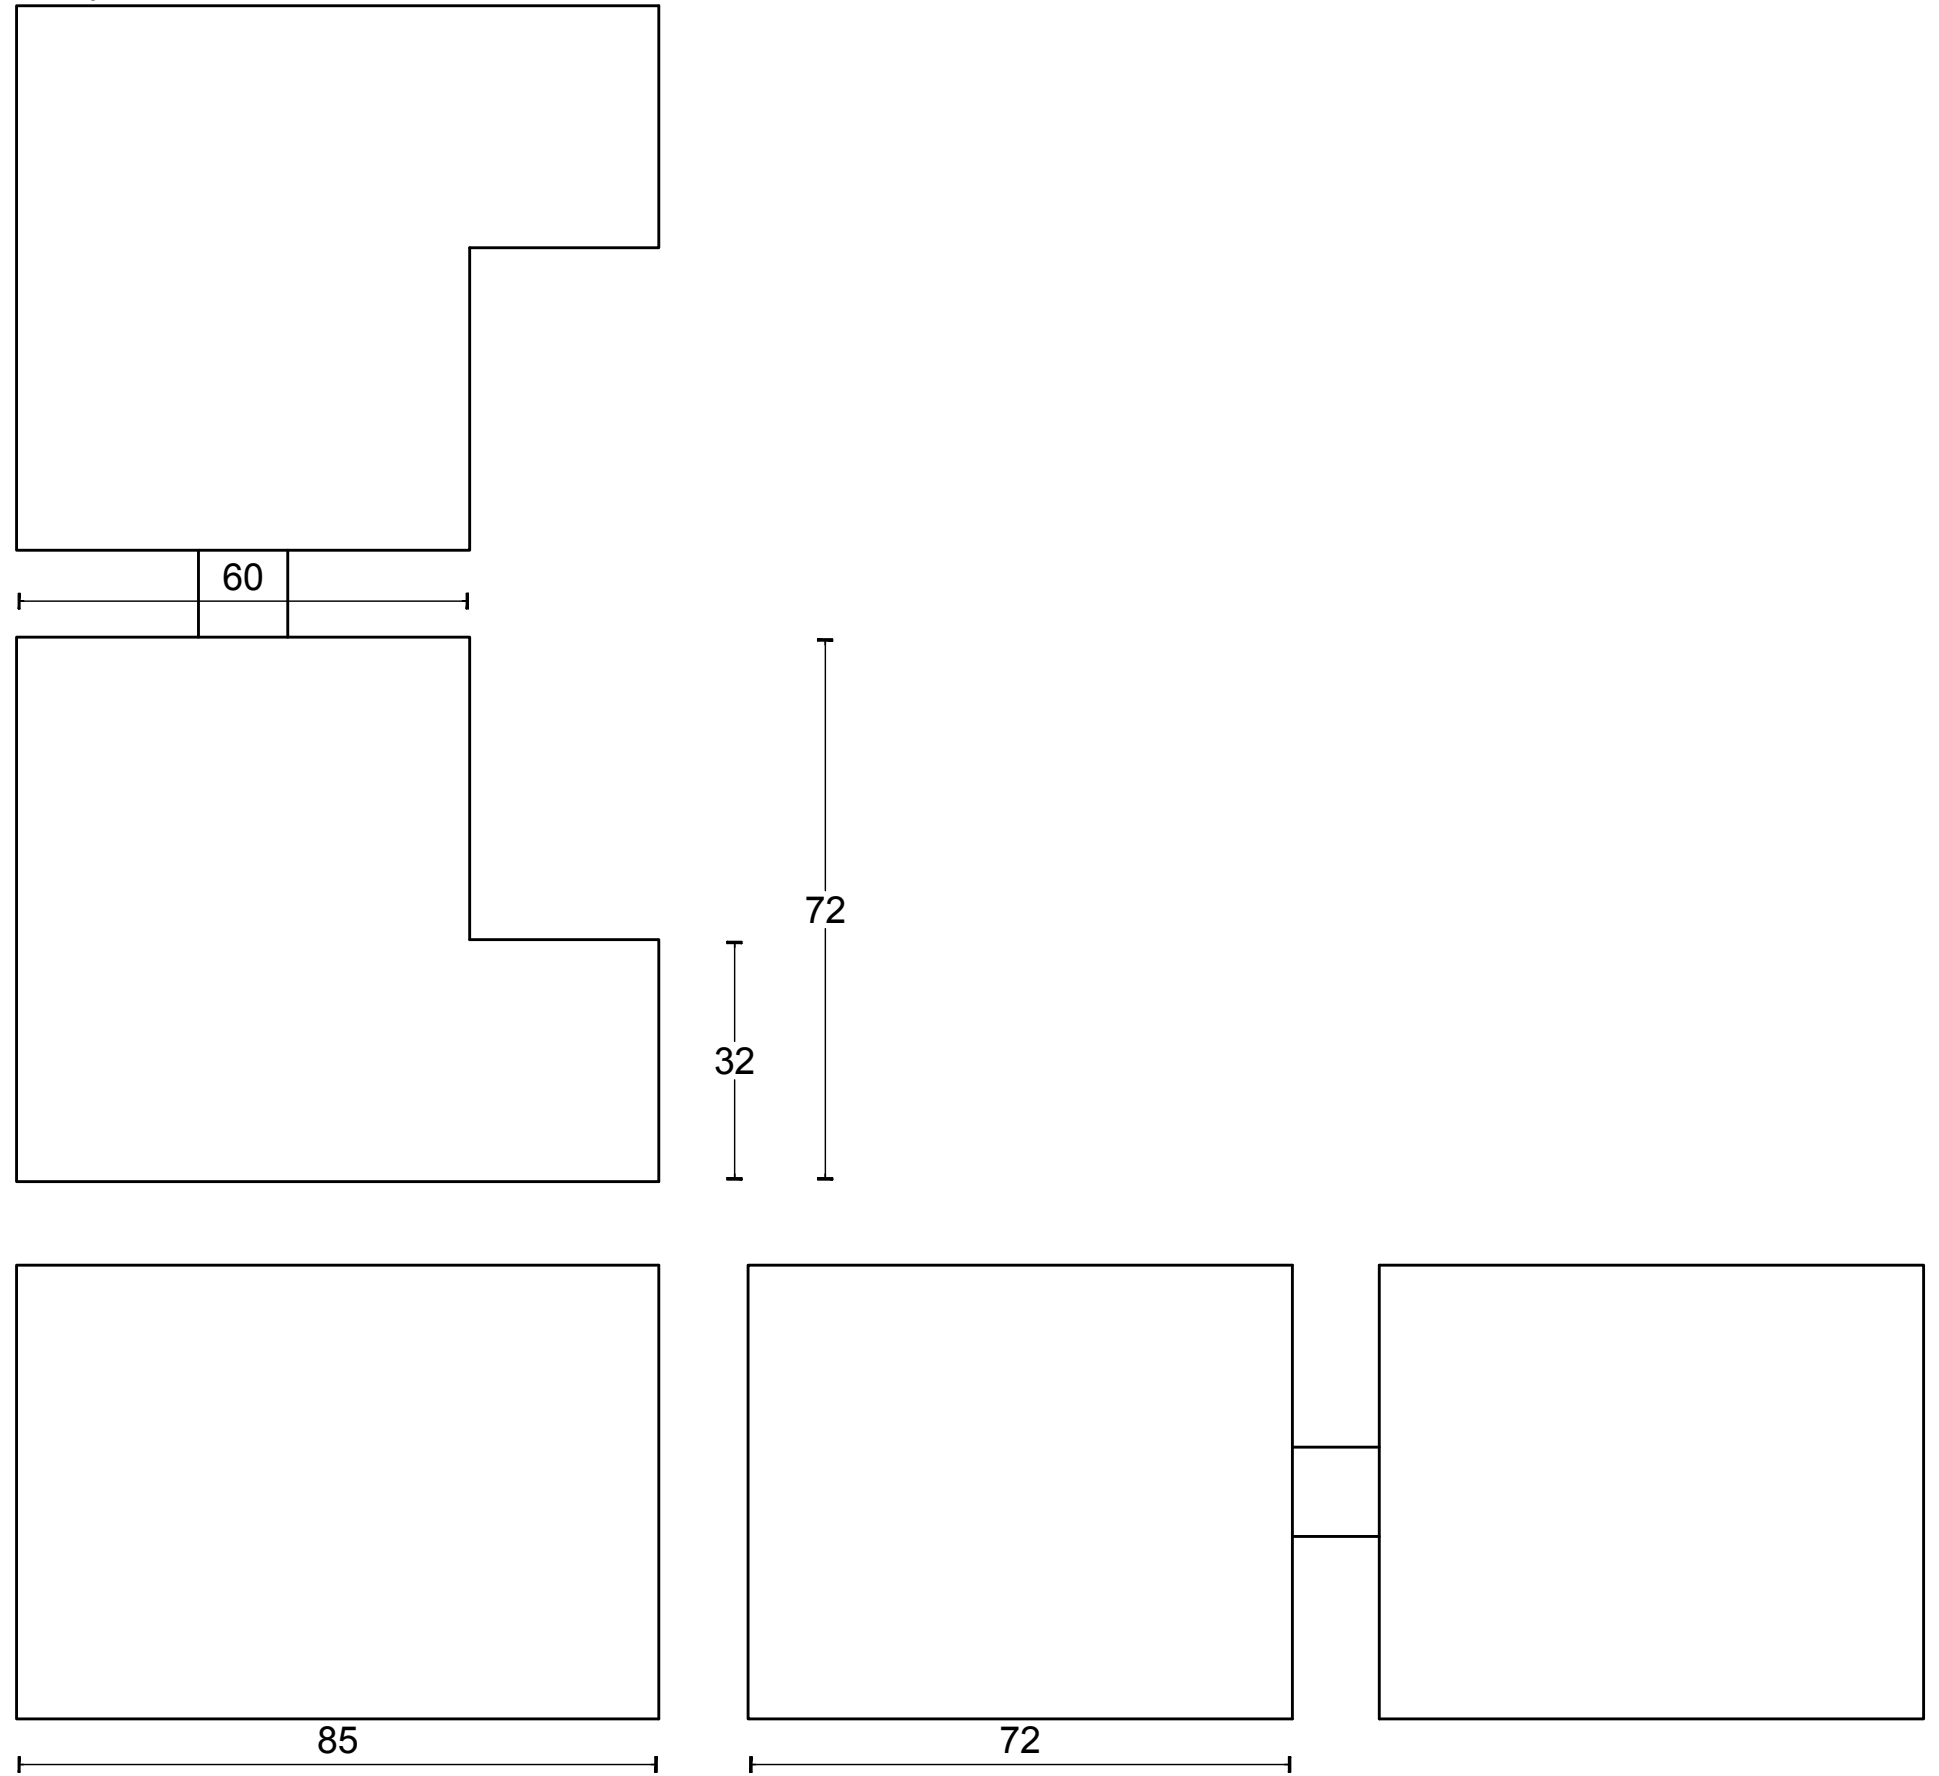

LSQ92G

set of solid knobs for glass door
fixed
stainless steel

FORMANI®		Part number:	
Doc no.:	1502K013 7 LSQ92G V02.dwg	LSQ92G	Format:
Drawn by:	Christian Brimbois		Creation date:
FORMANI HOLLAND B.V. EUROPALAAN 12 6199 AB MAASTRICHT-AIRPORT NL T +31 (0)43 308 90 00 INFO@FORMANI.COM FORMANI.COM		A3	