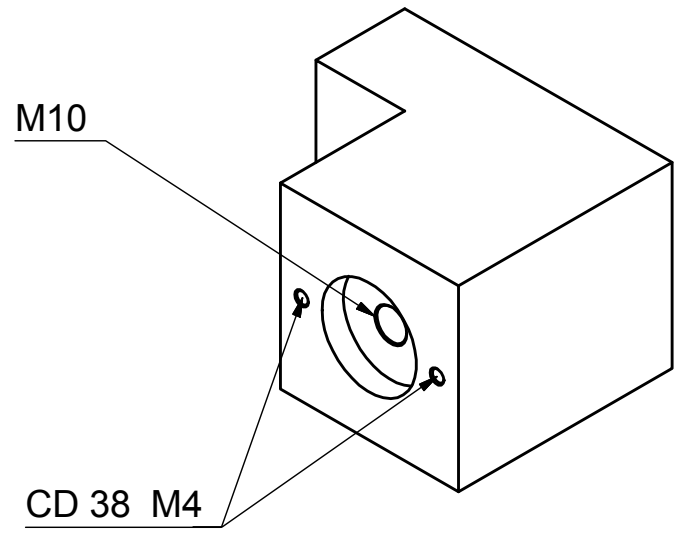

LSQ75V

solid fixed front door knob
stainless steel

FORMANI®		Part number:	
		Description:	
Doc no.:	1502K012 LSQ75V V01.dwg	LSQ75V	Format:
Drawn by:	Christian Brimbois		Creation date:
FORMANI HOLLAND B.V. EUROPALAAN 12 6199 AB MAASTRICHT-AIRPORT NL T +31 (0)43 308 90 00 INFO@FORMANI.COM FORMANI.COM			