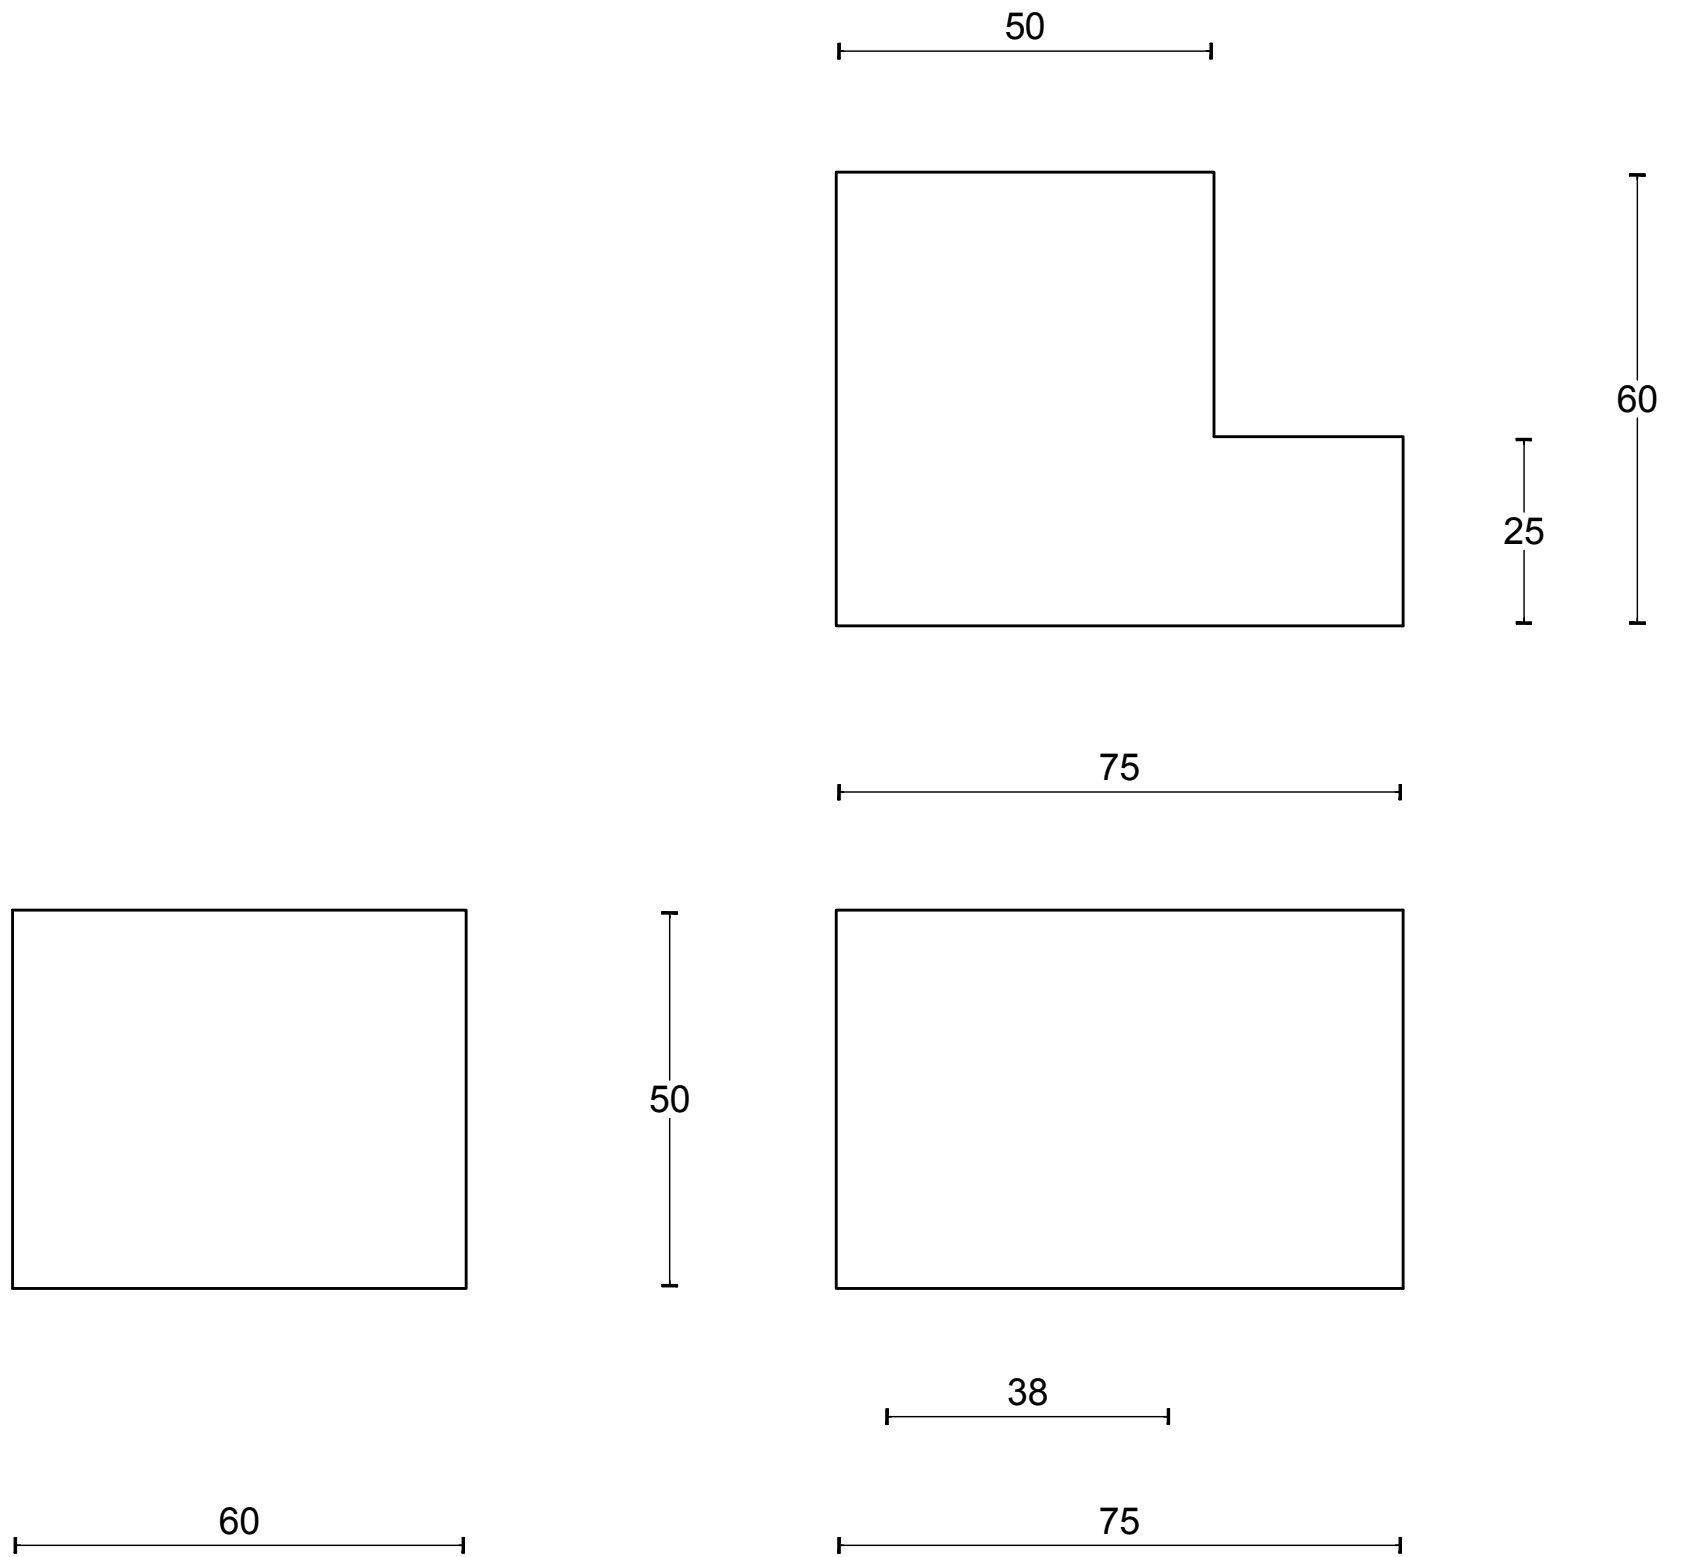

LSQ75V

solid fixed front door knob
stainless steel

FORMANI®		Part number:	
		Description:	
Doc no.:	1502K012 LSQ75V V01.dwg	LSQ75V	Format:
Drawn by:	Christian Brimbois		Creation date:
FORMANI HOLLAND B.V. EUROPALAAN 12 6199 AB MAASTRICHT-AIRPORT NL T +31 (0)43 308 90 00 INFO@FORMANI.COM FORMANI.COM			