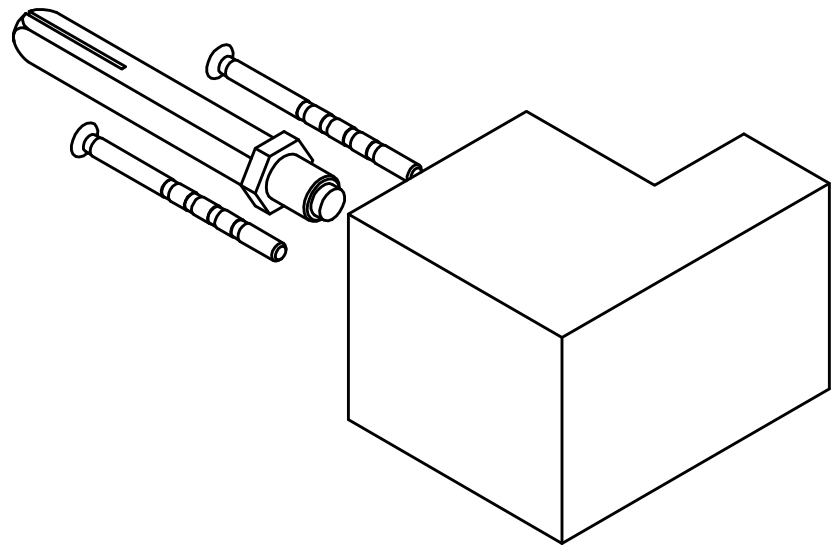

LSQ75V

solid fixed front door knob
stainless steel

FORMANI®		Part number:	
		Description:	
Doc no.:	1502K012 LSQ75V V01.dwg	LSQ75V	Format:
Drawn by:	Christian Brimbois		Creation date:
FORMANI HOLLAND B.V. EUROPALAAN 12 6199 AB MAASTRICHT-AIRPORT NL T +31 (0)43 308 90 00 INFO@FORMANI.COM FORMANI.COM			