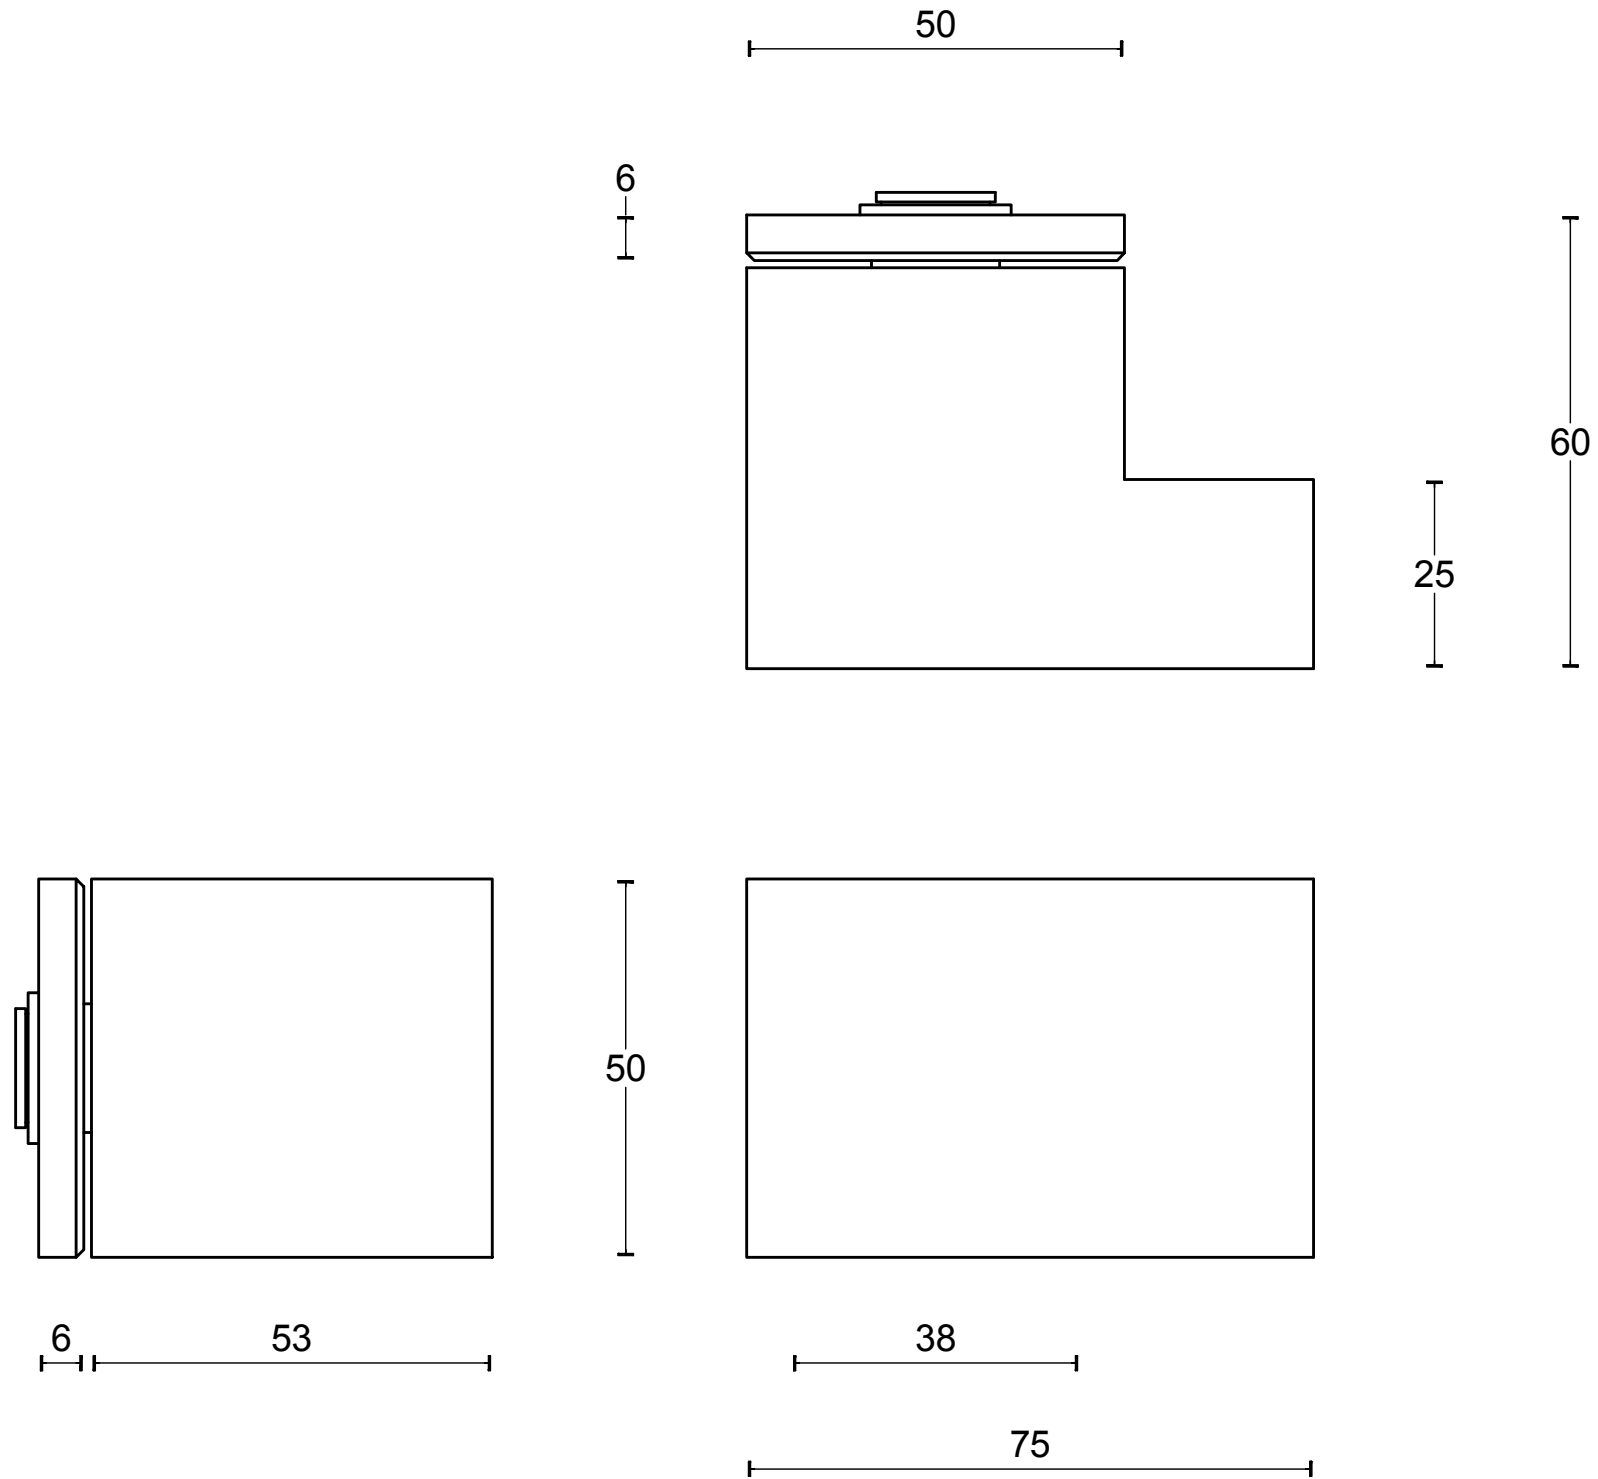

LSQ75PD

turnable unsprung knob on rose
stainless steel

FORMANI®		Part number:	
		Description:	
Doc no.:	1502K012 LSQ75PD V01.dwg	LSQ75PD	Format:
Drawn by:	Christian Brimbois		Creation date:
FORMANI HOLLAND B.V. EUROPALAAN 12 6199 AB MAASTRICHT-AIRPORT NL T +31 (0)43 308 90 00 INFO@FORMANI.COM FORMANI.COM		A3	