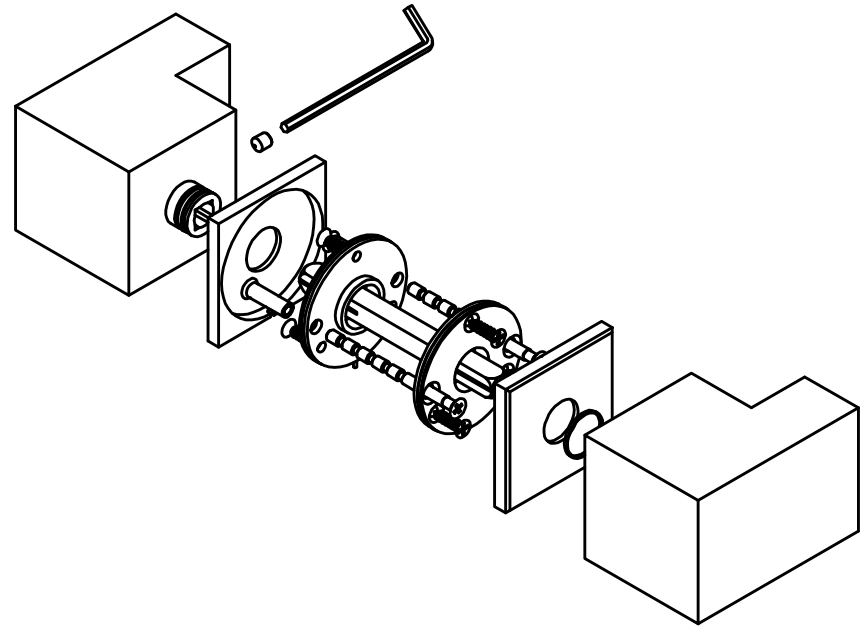

LSQ75PD

turnable unsprung knob on rose
stainless steel

FORMANI®		Part number:	
		Description:	
Doc no.:	1502K012 LSQ75PD V01.dwg	LSQ75PD	Format:
Drawn by:	Christian Brimbois		Creation date:
FORMANI HOLLAND B.V. EUROPALAAN 12 6199 AB MAASTRICHT-AIRPORT NL T +31 (0)43 308 90 00 INFO@FORMANI.COM FORMANI.COM		A3	