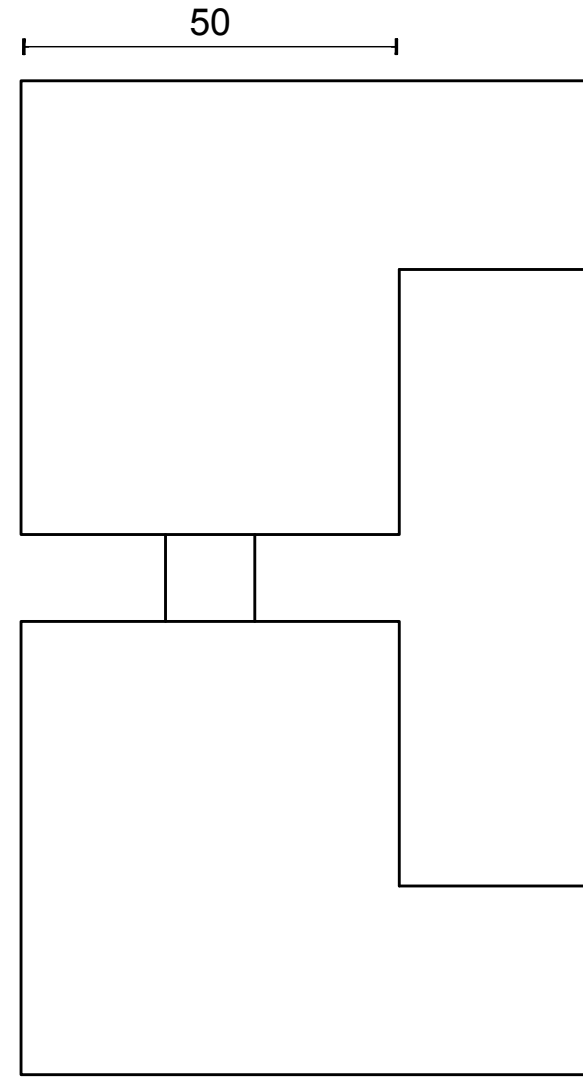

LSQ75G

set of solid knobs for glass door
fixed
stainless steel

FORMANI®		Part number:	
Doc no.: 1502K012 7 LSQ75G V02.dwg		LSQ75G	Format:
Drawn by: Christian Brimbois	Creation date: 19-9-2017		A3
FORMANI HOLLAND B.V. EUROPALAAN 12 6199 AB MAASTRICHT-AIRPORT NL T +31 (0)43 308 90 00 INFO@FORMANI.COM FORMANI.COM			