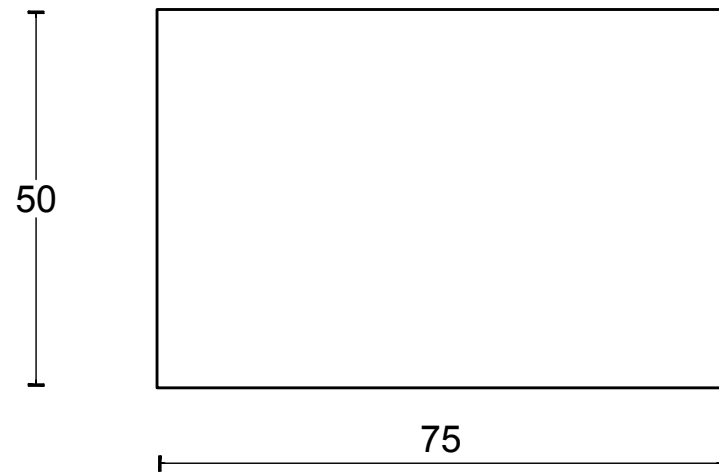

LSQ75G

set of solid knobs for glass door
fixed
stainless steel

FORMANI®		Part number:	
Doc no.: 1502K012 7 LSQ75G V02.dwg		LSQ75G	Format:
Drawn by: Christian Brimbois	Creation date: 19-9-2017		A3
FORMANI HOLLAND B.V. EUROPALAAN 12 6199 AB MAASTRICHT-AIRPORT NL T +31 (0)43 308 90 00 INFO@FORMANI.COM FORMANI.COM			