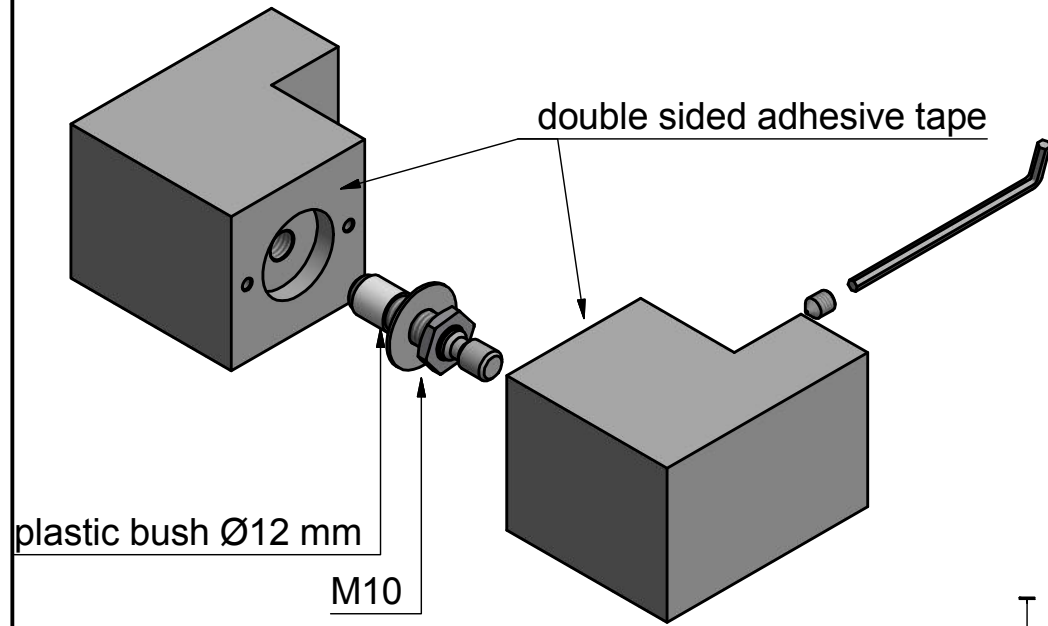

LSQ75G

set of solid knobs for glass door
fixed
stainless steel

FORMANI®		Part number:	
Doc no.: 1502K012 7 LSQ75G V02.dwg		LSQ75G	Format:
Drawn by: Christian Brimbois	Creation date: 19-9-2017		A3
FORMANI HOLLAND B.V. EUROPALAAN 12 6199 AB MAASTRICHT-AIRPORT NL T +31 (0)43 308 90 00 INFO@FORMANI.COM FORMANI.COM			