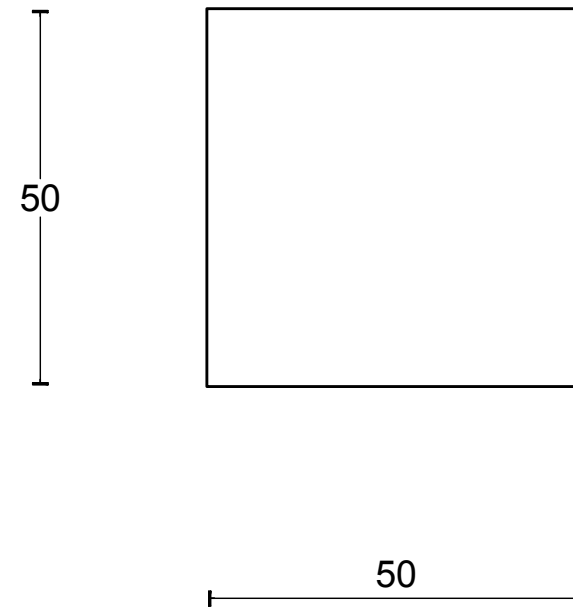

LSQ51PD

turnable unsprung knob on rose
stainless steel

FORMANI®		Part number:	
		Description:	
Doc no.: 1502K010 LSQ51PD V01.dwg		LSQ51PD	Format:
Drawn by: Christian Brimbois	Creation date: 13-11-2014		A3
FORMANI HOLLAND B.V. EUROPALAAN 12 6199 AB MAASTRICHT-AIRPORT NL T +31 (0)43 308 90 00 INFO@FORMANI.COM FORMANI.COM			