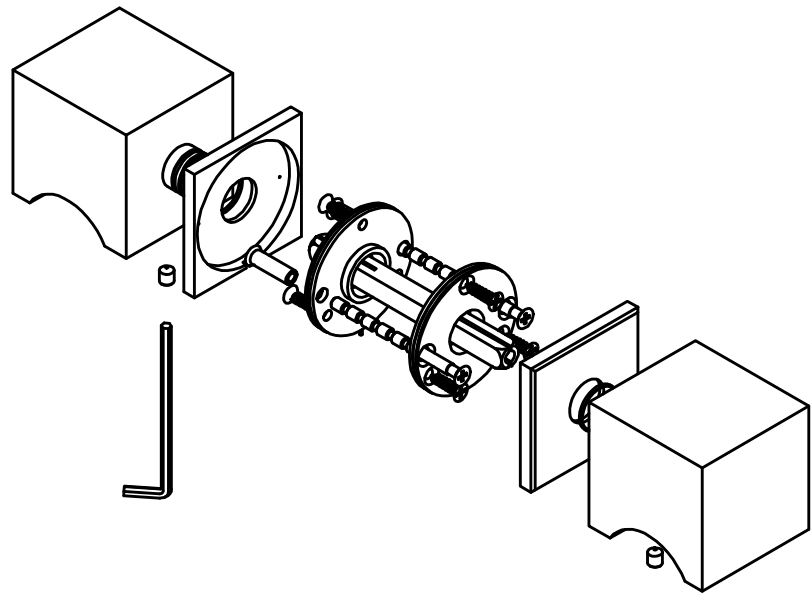

LSQ51PD

turnable unsprung knob on rose
stainless steel

FORMANI®		Part number:	
		Description:	
Doc no.: 1502K010 LSQ51PD V01.dwg		LSQ51PD	Format:
Drawn by: Christian Brimbois	Creation date: 13-11-2014		A3
FORMANI HOLLAND B.V. EUROPALAAN 12 6199 AB MAASTRICHT-AIRPORT NL T +31 (0)43 308 90 00 INFO@FORMANI.COM FORMANI.COM			