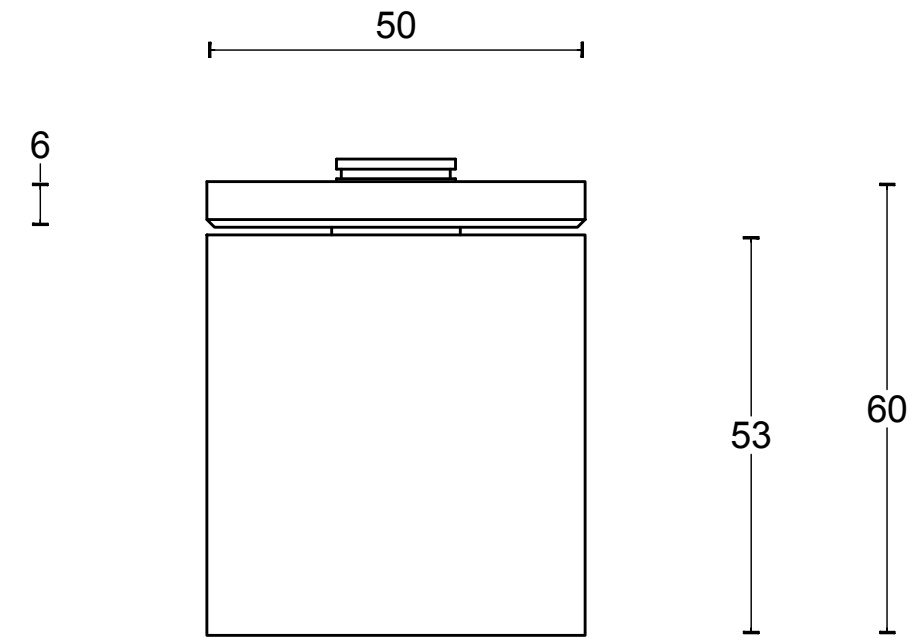

LSQ51PD

turnable unsprung knob on rose
stainless steel

FORMANI®		Part number:	
		Description:	
Doc no.: 1502K010 LSQ51PD V01.dwg		LSQ51PD	Format:
Drawn by: Christian Brimbois	Creation date: 13-11-2014		A3
FORMANI HOLLAND B.V. EUROPALAAN 12 6199 AB MAASTRICHT-AIRPORT NL T +31 (0)43 308 90 00 INFO@FORMANI.COM FORMANI.COM			