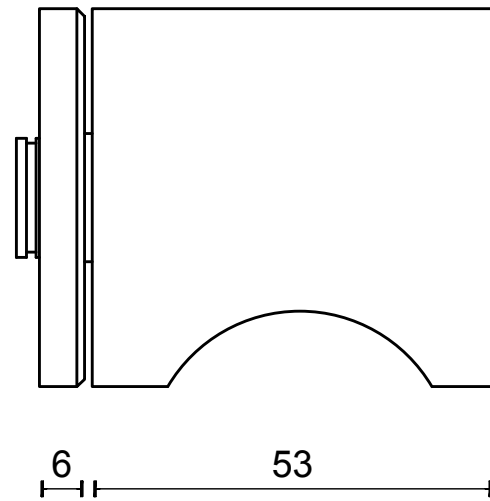

LSQ51PD

turnable unsprung knob on rose
stainless steel

FORMANI®		Part number:	
		Description:	
Doc no.: 1502K010 LSQ51PD V01.dwg		LSQ51PD	Format:
Drawn by: Christian Brimbois	Creation date: 13-11-2014		A3
FORMANI HOLLAND B.V. EUROPALAAN 12 6199 AB MAASTRICHT-AIRPORT NL T +31 (0)43 308 90 00 INFO@FORMANI.COM FORMANI.COM			