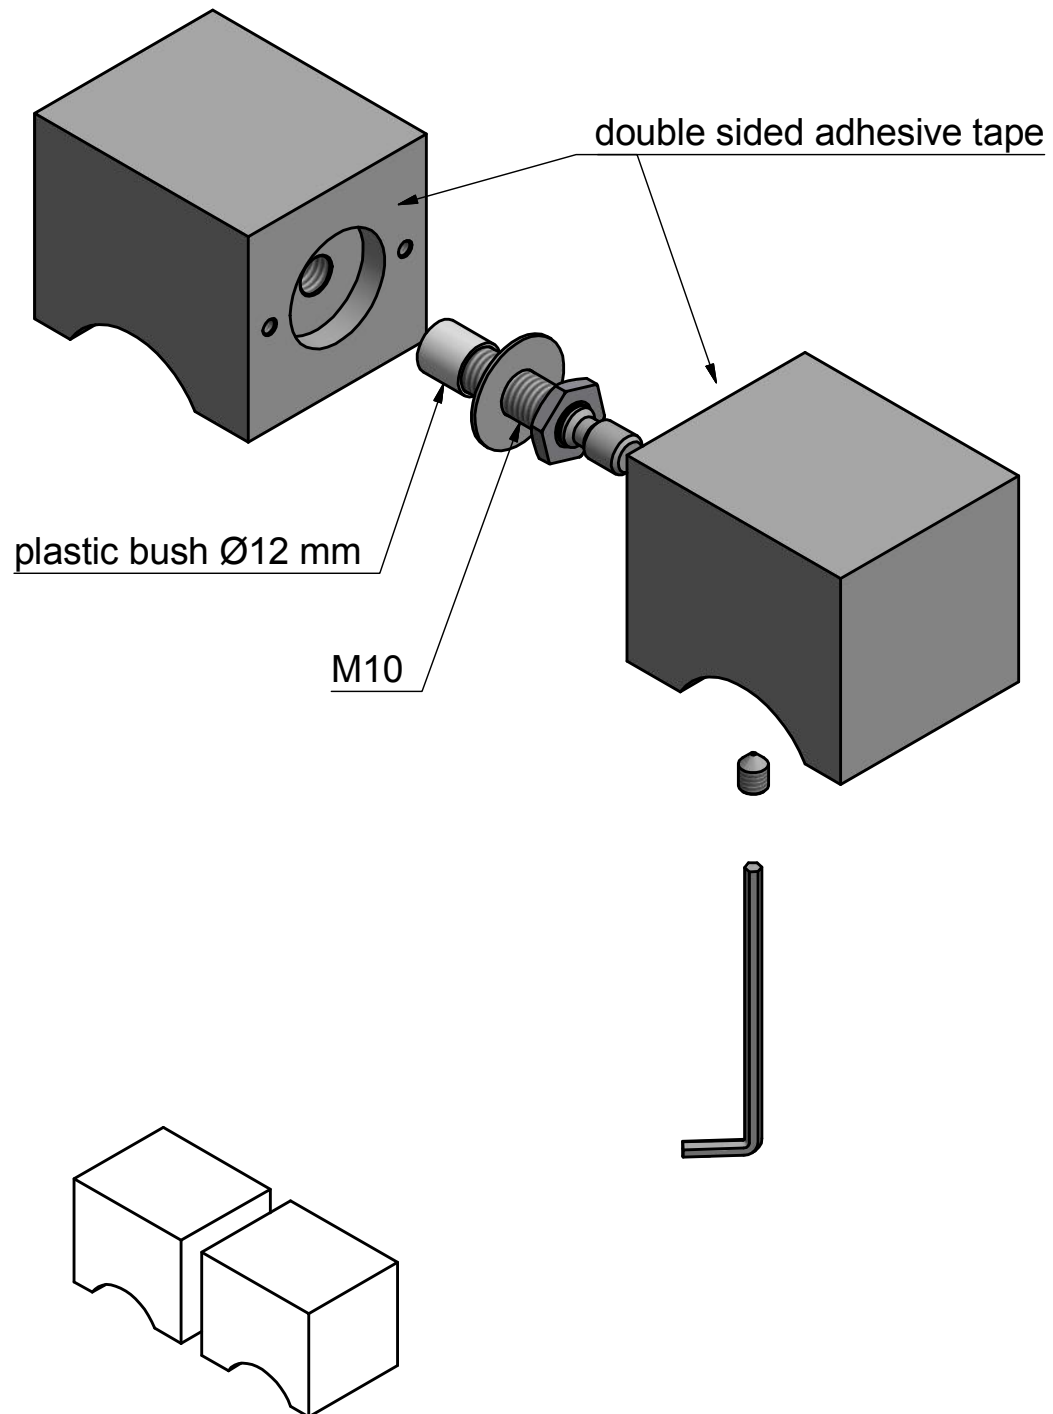

LSQ51G

set of solid knobs for glass door
fixed
stainless steel

FORMANI®		Part number:	
		Description:	
Doc no.:	1502K010 7 LSQ51G V02.dwg	LSQ51G	Format:
Drawn by:	Christian Brimbois		A3
	Creation date:	19-9-2017	
FORMANI HOLLAND B.V. EUROPALAAN 12 6199 AB MAASTRICHT-AIRPORT NL T +31 (0)43 308 90 00 INFO@FORMANI.COM FORMANI.COM			