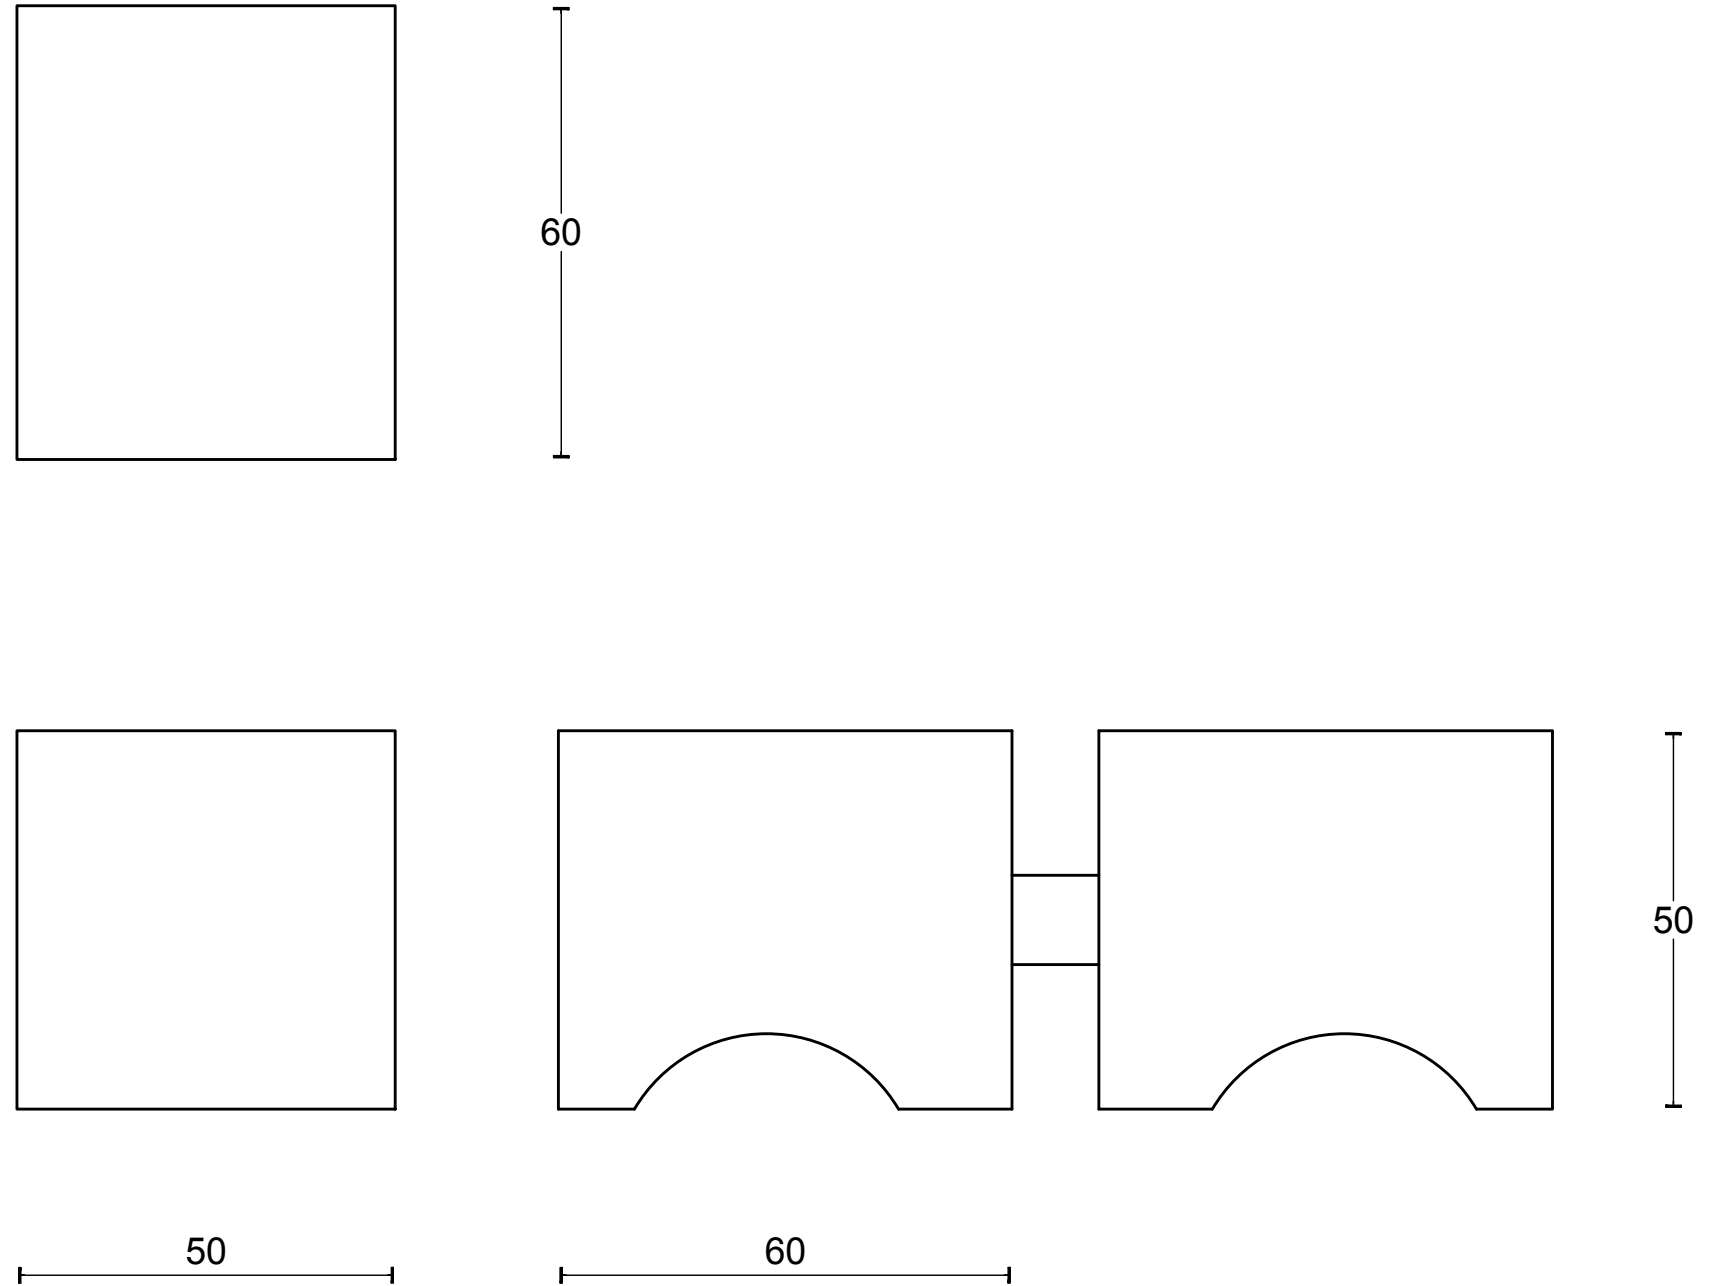

LSQ51G

set of solid knobs for glass door
fixed
stainless steel

FORMANI®		Part number:	
		Description:	
Doc no.:	1502K010 7 LSQ51G V02.dwg	LSQ51G	Format:
Drawn by:	Christian Brimbois		A3
	Creation date:	19-9-2017	
FORMANI HOLLAND B.V. EUROPALAAN 12 6199 AB MAASTRICHT-AIRPORT NL T +31 (0)43 308 90 00 INFO@FORMANI.COM FORMANI.COM			