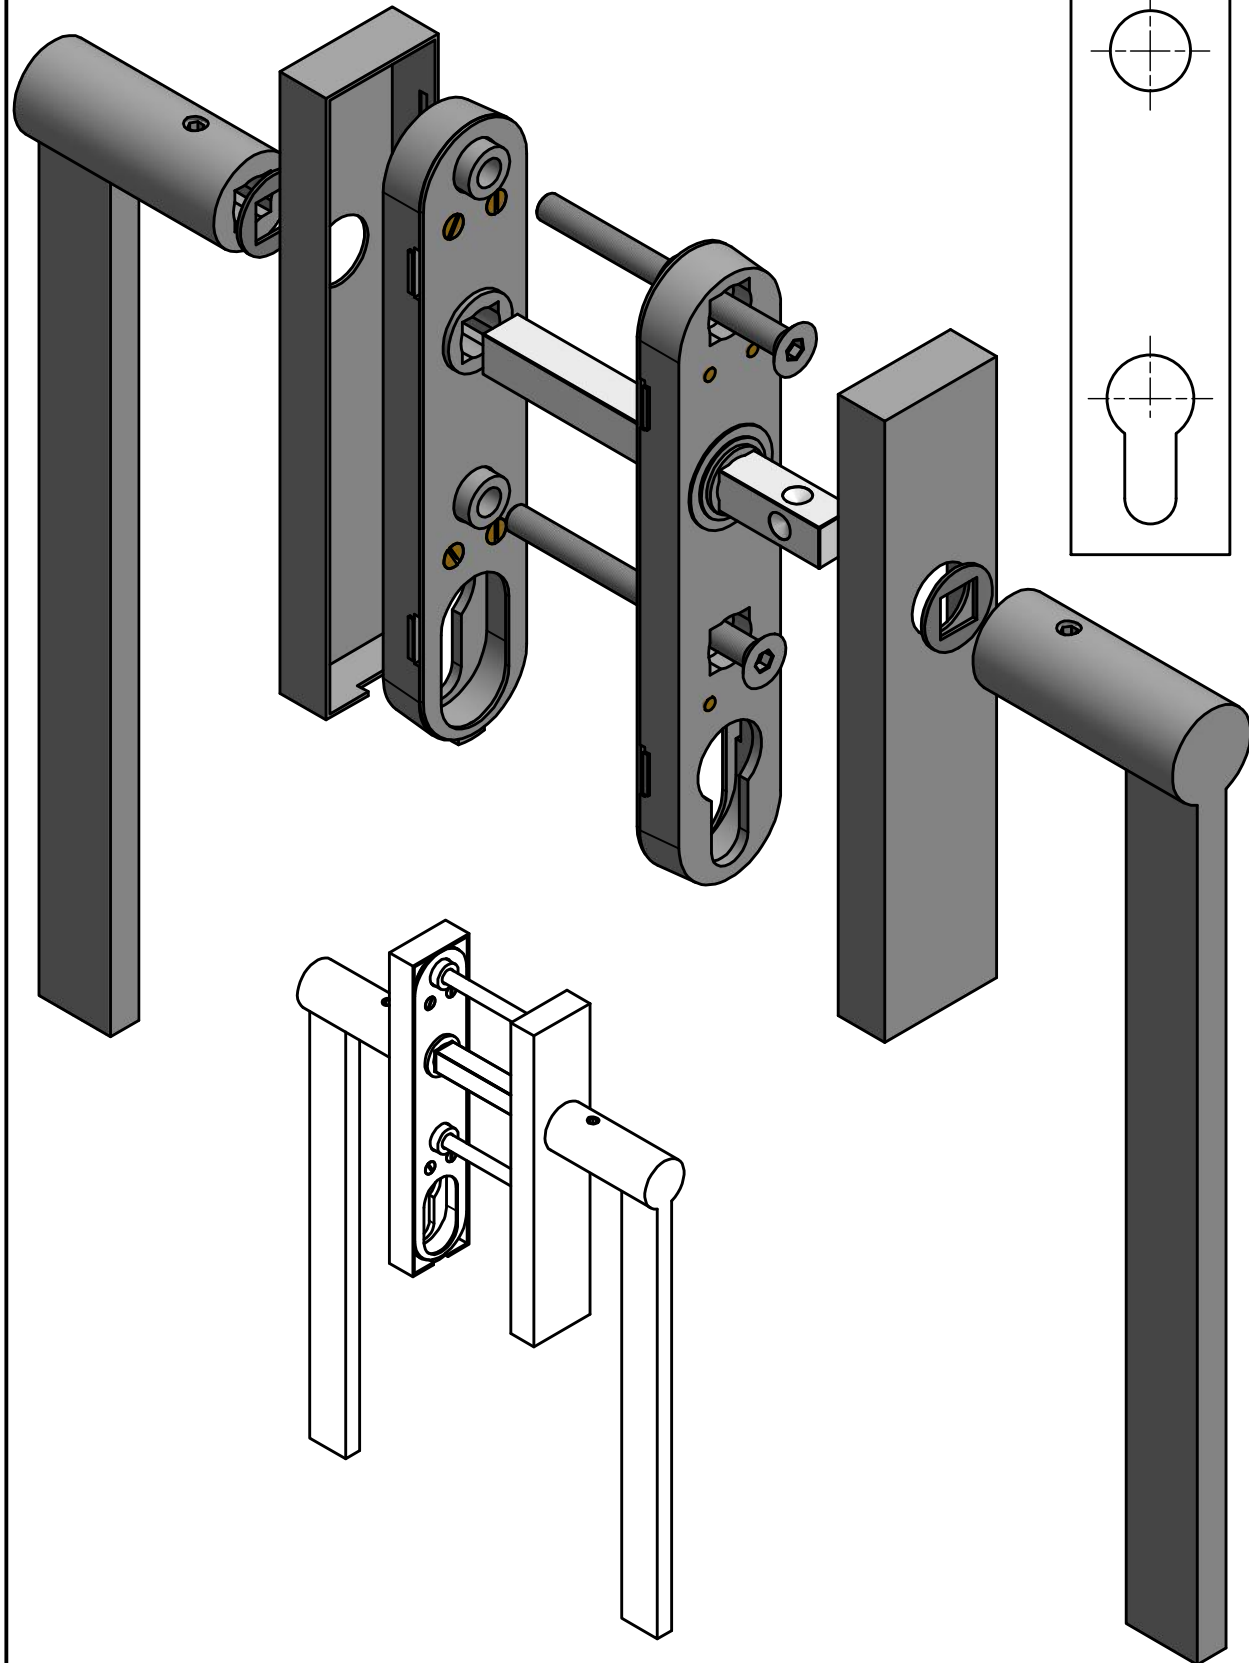

# EG230PA

pair of solid lift-up  
sliding door  
handle  
stainless steel

FORMANI®		Part number:	
		Description:	
Doc no.:	1501Z095 EDGY EG230PA V01.dwg	EG230PA	Format:
Drawn by:	Christian Brimbois		Creation date:
FORMANI HOLLAND B.V. EUROPALAAN 12 6199 AB MAASTRICHT-AIRPORT NL T +31 (0)43 308 90 00 INFO@FORMANI.COM FORMANI.COM		A3	