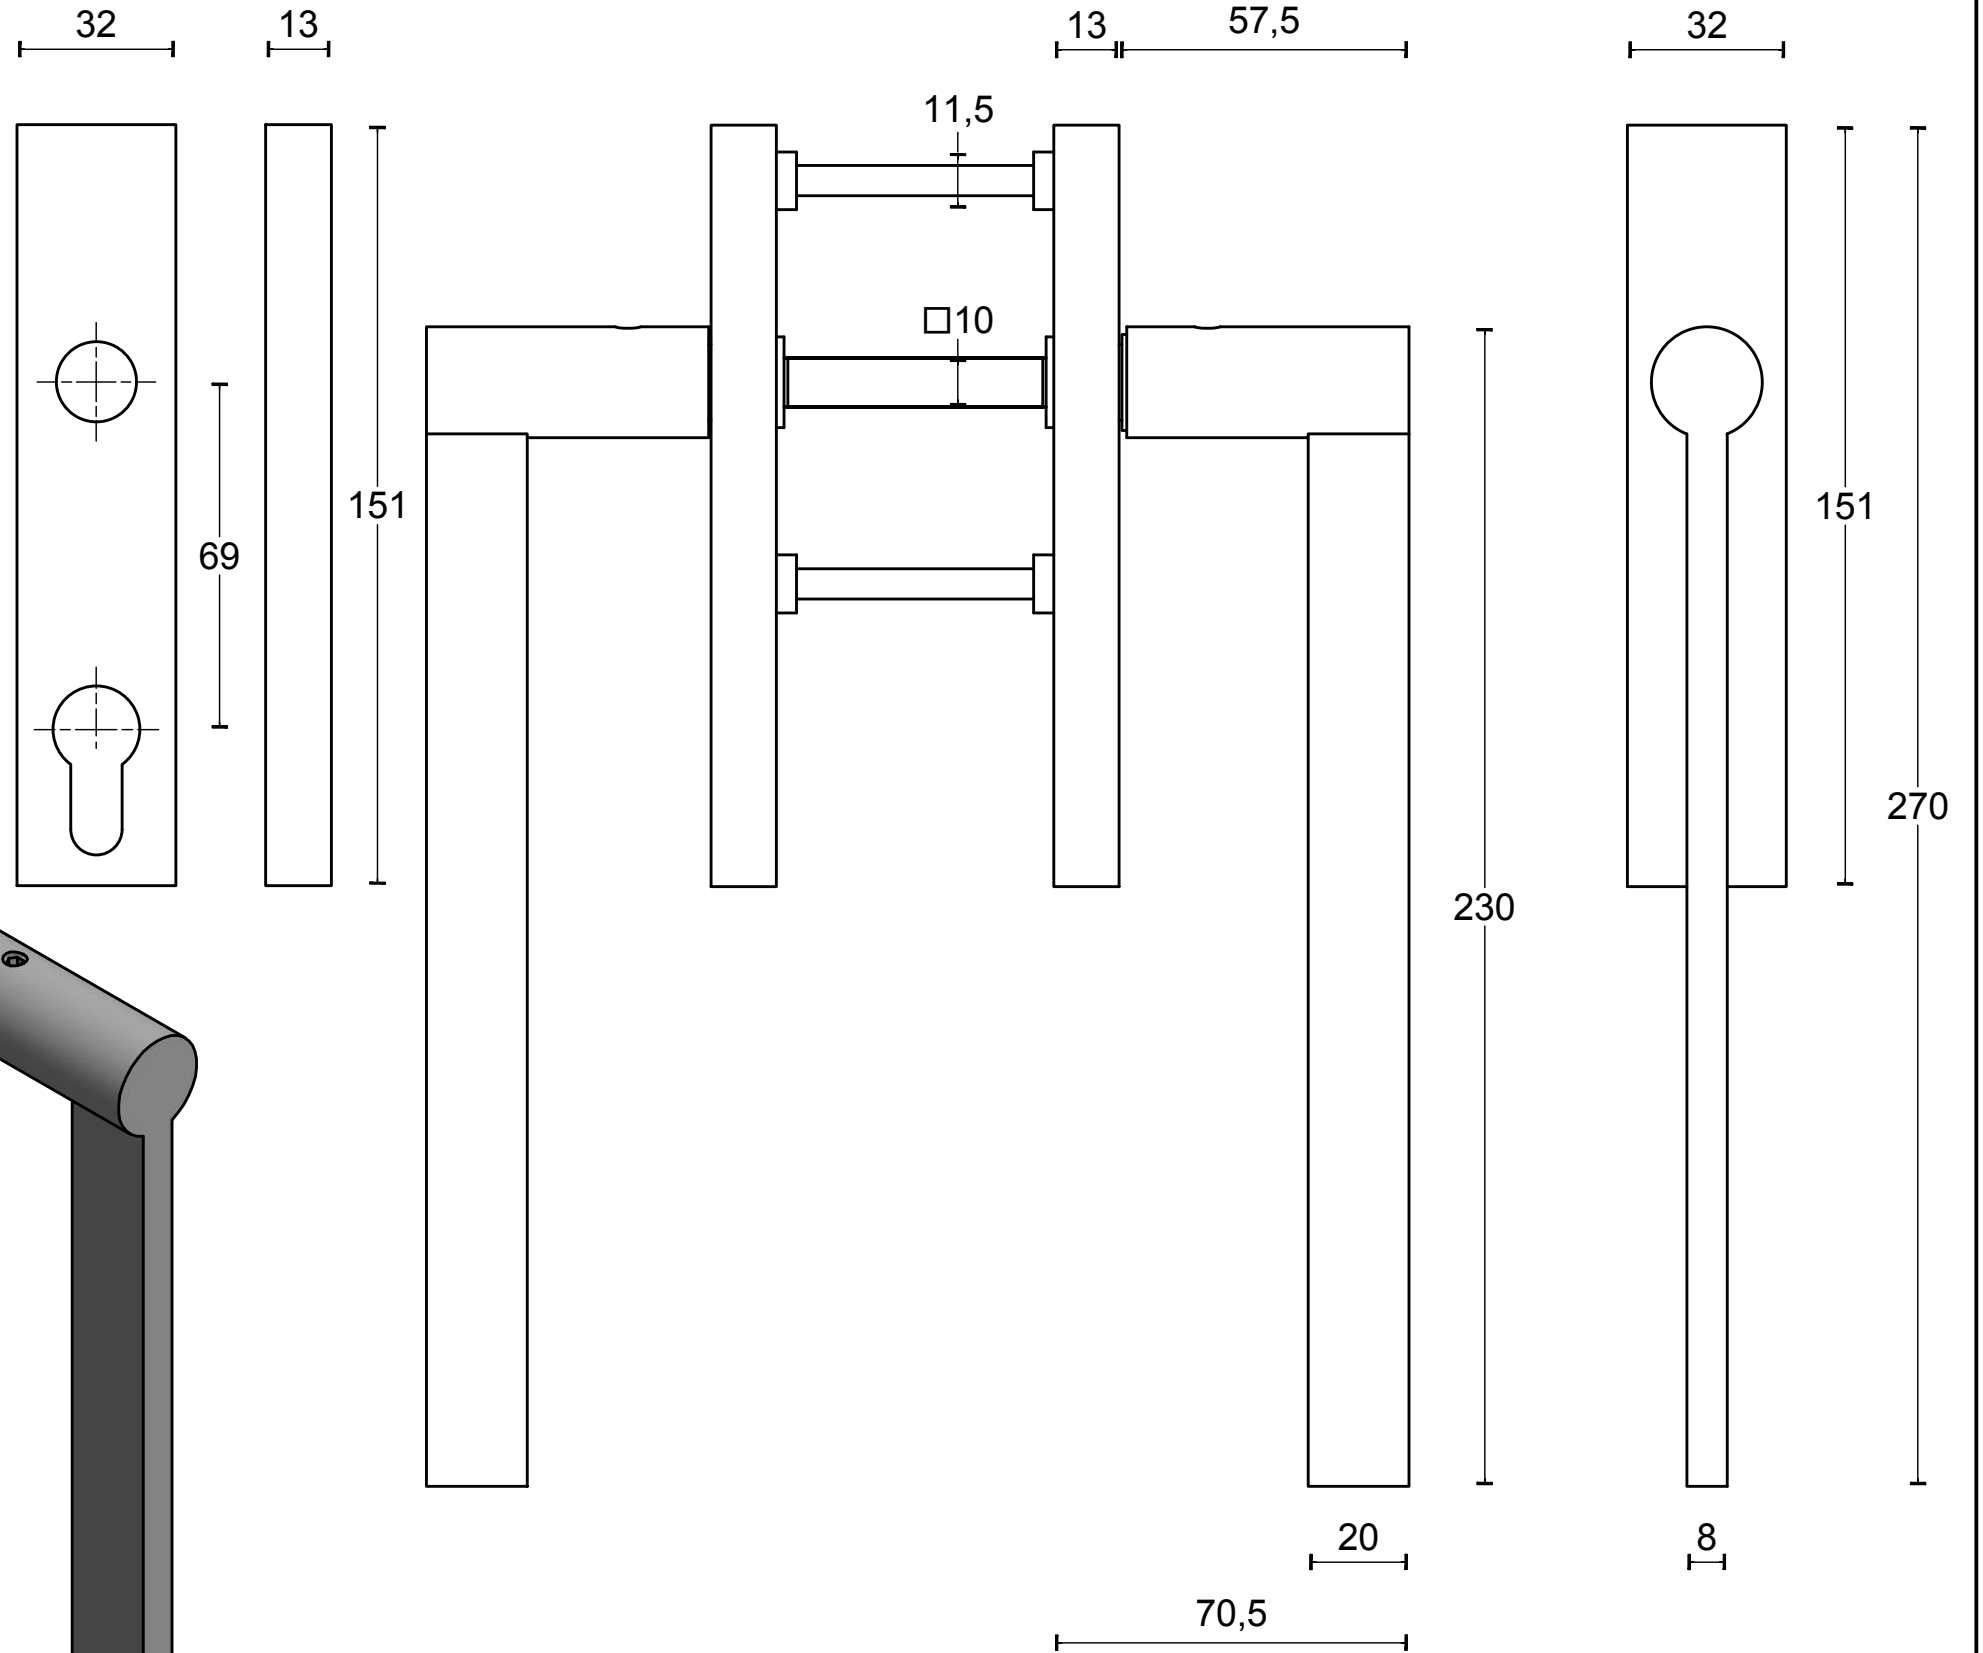

# EG230PA

pair of solid lift-up  
sliding door  
handle  
stainless steel

FORMANI®		Part number:	
		Description:	
Doc no.:	1501Z095 EDGY EG230PA V01.dwg	EG230PA	Format:
Drawn by:	Christian Brimbois		Creation date:
FORMANI HOLLAND B.V. EUROPALAAN 12 6199 AB MAASTRICHT-AIRPORT NL T +31 (0)43 308 90 00 INFO@FORMANI.COM FORMANI.COM		A3	