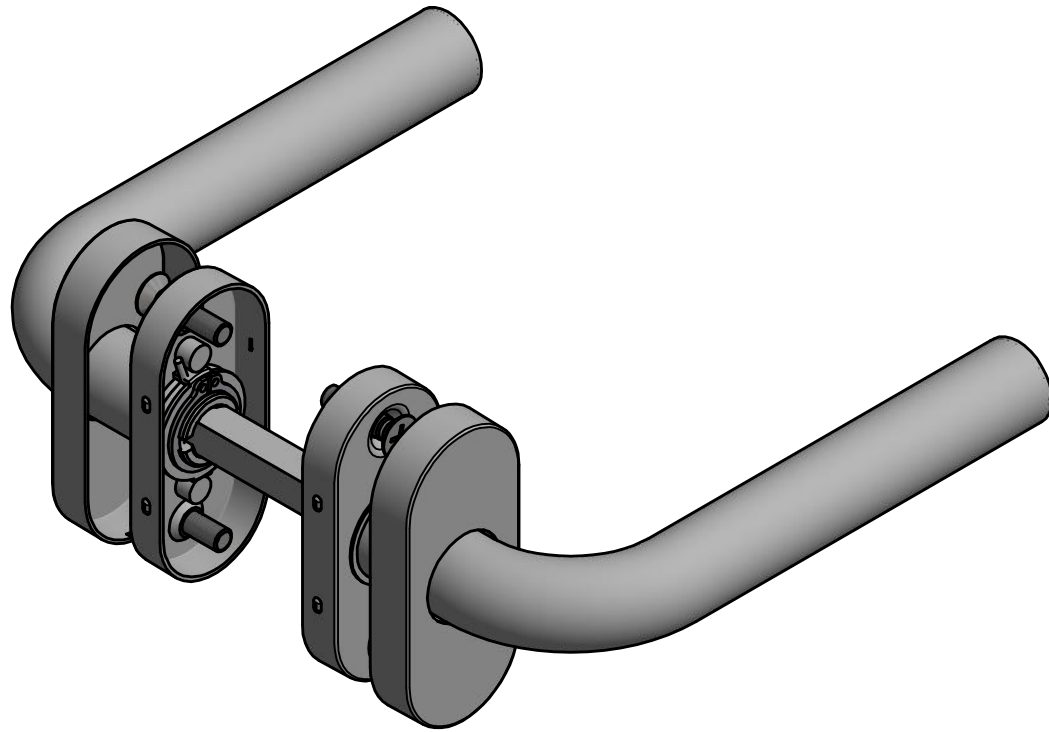

LBIII-19 LBR32G

sprung lever handle attached to rose
with metal sub-rose
stainless steel

FORMANI®		Part number:	
		Description:	
Doc no.: 1501D244 LBIII-19 LBR32G V01.dwg		LBIII-19 LBR32G	Format:
Drawn by: Wouter Kuipers	Creation date: 27-11-2018		A3
FORMANI HOLLAND B.V. EUROPALAAN 12 6199 AB MAASTRICHT-AIRPORT NL T +31 (0)43 308 90 00 INFO@FORMANI.COM FORMANI.COM			